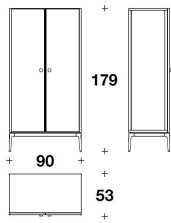

VERSACE HOME
cabinets
STILETTO

BAROCCO 5F 003 RED-GOLD WSL

VMB (01)
CABINET ALTO / TALL CABINET
90x53x179H. cm
35 1/3x21x70 1/3H. "

Note