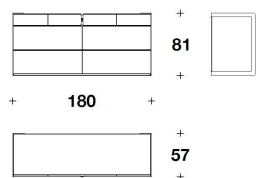

Steel details with La Greca logo, finishing coordinated with the frame, applied on a Ottawa leather band coordinated with the top

**VERSACE HOME**  
chest of drawers  
VIA GESÙ GRECA

**VERSACE**  
HOME

VMB (28GL)  
CASSETTIERA / CHEST OF DRAWERS  
180x57x81H. cm  
71x22 1/3x32H. "