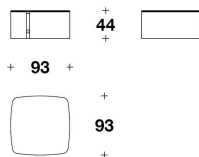

TCV (57VE) - TCV (57VL)
 SIDE TABLE
 Ø 60x53H.cm
 Ø 23 2/3x21H."

TCV (57ML)
 MARBLE + LACQUERED : SIDE TABLE
 Ø 60x53H. cm
 Ø 23 2/3x21H. "

TCV (57ME)
 MARBLE : SIDE TABLE
 Ø 60x53H. cm
 Ø 23 2/3x21H. "

VERSACE HOME
coffee tables
THE STAGE

TCV (58VE) - TCV (58VL)
 COFFEE TABLE
 93x93x44H.cm
 36 2/3x36 2/3x17 1/4H."

TCV (58ML)
 MARBLE + LACQUERED : COFFEE
 ATBLE
 93x93x44H. cm
 36 2/3x36 2/3x17 1/4H. "

TCV (58ME)
 MARBLE : COFFEE TABLE
 93x93x44H. cm
 36 2/3x36 2/3x17 1/4H. "