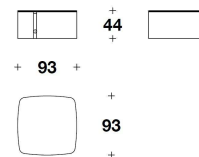

TCV (57VE) - TCV (57VL)
 SIDE TABLE
 Ø 60x53H.cm
 Ø 23 2/3x21H."

TCV (57ML)
 MARBLE + LACQUERED : SIDE TABLE
 Ø 60x53H. cm
 Ø 23 2/3x21H. "

TCV (57ME)
 MARBLE : SIDE TABLE
 Ø 60x53H. cm
 Ø 23 2/3x21H. "

VERSACE HOME
coffee tables
THE STAGE

TCV (58VE) - TCV (58VL)
 COFFEE TABLE
 93x93x44H.cm
 36 2/3x36 2/3x17 1/4H."

TCV (58ML)
 MARBLE + LACQUERED : COFFEE
 ATBLE
 93x93x44H. cm
 36 2/3x36 2/3x17 1/4H. "

TCV (58ME)
 MARBLE : COFFEE TABLE
 93x93x44H. cm
 36 2/3x36 2/3x17 1/4H. "