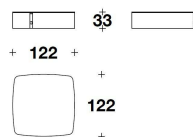

TCV (57VE) - TCV (57VL)
 SIDE TABLE
 Ø 60x53H.cm
 Ø 23 2/3x21H."

TCV (57ML)
 MARBLE + LACQUERED : SIDE TABLE
 Ø 60x53H. cm
 Ø 23 2/3x21H. "

TCV (57ME)
 MARBLE : SIDE TABLE
 Ø 60x53H. cm
 Ø 23 2/3x21H. "

VERSACE HOME
coffee tables
THE STAGE

TCV (58VE) - TCV (58VL)
 COFFEE TABLE
 93x93x44H.cm
 36 2/3x36 2/3x17 1/4H."

TCV (58ML)
 MARBLE + LACQUERED : COFFEE
 ATBLE
 93x93x44H. cm
 36 2/3x36 2/3x17 1/4H. "

TCV (58ME)
 MARBLE : COFFEE TABLE
 93x93x44H. cm
 36 2/3x36 2/3x17 1/4H. "

TCV (59VE) - TCV (59VL)
 SQUARE : COFFEE TABLE
 122x122x33H.cm
 48x48x13H."

TCV (59ML)
 SQUARE - MARBLE + LACQUERED :
 COFFEE TABLE
 122x122x33H. cm
 48x48x13H. "

TCV (59ME)
 SQUARE - MARBLE : COFFEE TABLE
 122x122x33H. cm
 48x48x13H. "