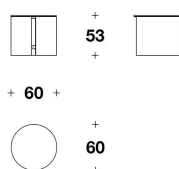

TCV (57VE) - TCV (57VL)
 SIDE TABLE
 Ø 60x53H.cm
 Ø 23 2/3x21H."

TCV (57ML)
 MARBLE + LACQUERED : SIDE TABLE
 Ø 60x53H. cm
 Ø 23 2/3x21H. "

TCV (57ME)
 MARBLE : SIDE TABLE
 Ø 60x53H. cm
 Ø 23 2/3x21H. "