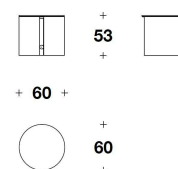

TCV (57VE) - TCV (57VL)
 SIDE TABLE
 Ø 60x53H.cm
 Ø 23 2/3x21H."

TCV (57ML)
 MARBLE + LACQUERED : SIDE TABLE
 Ø 60x53H. cm
 Ø 23 2/3x21H. "

TCV (57ME)
 MARBLE : SIDE TABLE
 Ø 60x53H. cm
 Ø 23 2/3x21H. "

VERSACE HOME
coffee tables
THE STAGE

TCV (58VE) - TCV (58VL)
 COFFEE TABLE
 93x93x44H.cm
 36 2/3x36 2/3x17 1/4H."

TCV (58ML)
 MARBLE + LACQUERED : COFFEE
 ATBLE
 93x93x44H. cm
 36 2/3x36 2/3x17 1/4H. "

TCV (58ME)
 MARBLE : COFFEE TABLE
 93x93x44H. cm
 36 2/3x36 2/3x17 1/4H. "