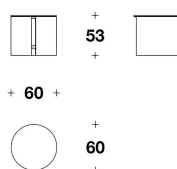

TCV (57VE) - TCV (57VL)
 SIDE TABLE
 Ø 60x53H.cm
 Ø 23 2/3x21H."

TCV (57ML)
 MARBLE + LACQUERED : SIDE TABLE
 Ø 60x53H. cm
 Ø 23 2/3x21H. "

TCV (57ME)
 MARBLE : SIDE TABLE
 Ø 60x53H. cm
 Ø 23 2/3x21H. "

VERSACE HOME
coffee tables
THE STAGE

TCV (58VE) - TCV (58VL)
 COFFEE TABLE
 93x93x44H.cm
 36 2/3x36 2/3x17 1/4H."

TCV (58ML)
 MARBLE + LACQUERED : COFFEE
 ATBLE
 93x93x44H. cm
 36 2/3x36 2/3x17 1/4H. "

TCV (58ME)
 MARBLE : COFFEE TABLE
 93x93x44H. cm
 36 2/3x36 2/3x17 1/4H. "