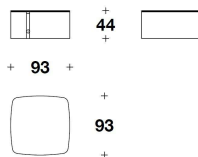

TCV (57VE) - TCV (57VL)
 SIDE TABLE
 Ø 60x53H.cm
 Ø 23 2/3x21H."

TCV (57ML)
 MARBLE + LACQUERED : SIDE TABLE
 Ø 60x53H. cm
 Ø 23 2/3x21H. "

TCV (57ME)
 MARBLE : SIDE TABLE
 Ø 60x53H. cm
 Ø 23 2/3x21H. "

VERSACE HOME
coffee tables
THE STAGE

TCV (58VE) - TCV (58VL)
 COFFEE TABLE
 93x93x44H.cm
 36 2/3x36 2/3x17 1/4H."

TCV (58ML)
 MARBLE + LACQUERED : COFFEE
 ATBLE
 93x93x44H. cm
 36 2/3x36 2/3x17 1/4H. "

TCV (58ME)
 MARBLE : COFFEE TABLE
 93x93x44H. cm
 36 2/3x36 2/3x17 1/4H. "