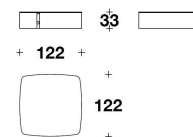

TCV (57VE) - TCV (57VL)
 SIDE TABLE
 Ø 60x53H.cm
 Ø 23 2/3x21H."

TCV (57ML)
 MARBLE + LACQUERED : SIDE TABLE
 Ø 60x53H. cm
 Ø 23 2/3x21H. "

TCV (57ME)
 MARBLE : SIDE TABLE
 Ø 60x53H. cm
 Ø 23 2/3x21H. "

VERSACE HOME
coffee tables
THE STAGE

TCV (58VE) - TCV (58VL)
 COFFEE TABLE
 93x93x44H.cm
 36 2/3x36 2/3x17 1/4H."

TCV (58ML)
 MARBLE + LACQUERED : COFFEE
 ATBLE
 93x93x44H. cm
 36 2/3x36 2/3x17 1/4H. "

TCV (58ME)
 MARBLE : COFFEE TABLE
 93x93x44H. cm
 36 2/3x36 2/3x17 1/4H. "

TCV (59VE) - TCV (59VL)
 SQUARE : COFFEE TABLE
 122x122x33H.cm
 48x48x13H."

TCV (59ML)
 SQUARE - MARBLE + LACQUERED :
 COFFEE TABLE
 122x122x33H. cm
 48x48x13H. "

TCV (59ME)
 SQUARE - MARBLE : COFFEE TABLE
 122x122x33H. cm
 48x48x13H. "