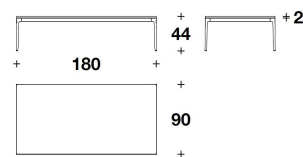

TCV (37)  
 LOW : COFFEE TABLE  
 62x62x25H. cm  
 24 1/3x24 1/3x9 3/4H. "

TCV (38)  
 LOW : COFFEE TABLE  
 90x90x25H. cm  
 35 1/3x35 1/3x9 3/4H. "

TCV (39)  
 LOW : COFFEE TABLE  
 120x120x25H. cm  
 47 1/3x47 1/3x9 3/4H. "

**VERSACE HOME**  
**coffee tables**  
**STILETTO**

TCV (40)  
 LOW : COFFEE TABLE  
 120x90x25H. cm  
 47 1/3x35 1/3x9 3/4H. "

TCV (41)  
 COFFEE TABLE  
 62x62x44H. cm  
 24 1/3x24 1/3x17 1/4H. "

TCV (42)  
 COFFEE TABLE  
 90x90x44H. cm  
 35 1/3x35 1/3x17 1/4H. "

TCV (43)  
 COFFEE TABLE  
 120x120x44H. cm  
 47 1/3x47 1/3x17 1/4H. "

TCV (44)  
 COFFEE TABLE  
 120x90x44H. cm  
 47 1/3x35 1/3x17 1/4H. "

TCV (45)  
 COFFEE TABLE  
 180x90x44H. cm  
 71x35 1/3x17 1/4H. "