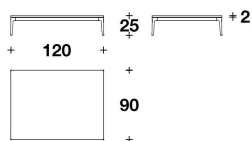

TCV (37)  
 LOW : COFFEE TABLE  
 62x62x25H. cm  
 24 1/3x24 1/3x9 3/4H. "

TCV (38)  
 LOW : COFFEE TABLE  
 90x90x25H. cm  
 35 1/3x35 1/3x9 3/4H. "

TCV (39)  
 LOW : COFFEE TABLE  
 120x120x25H. cm  
 47 1/3x47 1/3x9 3/4H. "

**VERSACE HOME**  
**coffee tables**  
**STILETTO**

TCV (40)  
 LOW : COFFEE TABLE  
 120x90x25H. cm  
 47 1/3x35 1/3x9 3/4H. "

TCV (41)  
 COFFEE TABLE  
 62x62x44H. cm  
 24 1/3x24 1/3x17 1/4H. "

TCV (42)  
 COFFEE TABLE  
 90x90x44H. cm  
 35 1/3x35 1/3x17 1/4H. "

TCV (43)  
 COFFEE TABLE  
 120x120x44H. cm  
 47 1/3x47 1/3x17 1/4H. "

TCV (44)  
 COFFEE TABLE  
 120x90x44H. cm  
 47 1/3x35 1/3x17 1/4H. "

TCV (45)  
 COFFEE TABLE  
 180x90x44H. cm  
 71x35 1/3x17 1/4H. "