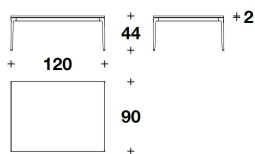

TCV (37)  
 LOW : COFFEE TABLE  
 62x62x25H. cm  
 24 1/3x24 1/3x9 3/4H. "

TCV (38)  
 LOW : COFFEE TABLE  
 90x90x25H. cm  
 35 1/3x35 1/3x9 3/4H. "

TCV (39)  
 LOW : COFFEE TABLE  
 120x120x25H. cm  
 47 1/3x47 1/3x9 3/4H. "

**VERSACE HOME**  
**coffee tables**  
**STILETTO**

TCV (40)  
 LOW : COFFEE TABLE  
 120x90x25H. cm  
 47 1/3x35 1/3x9 3/4H. "

TCV (41)  
 COFFEE TABLE  
 62x62x44H. cm  
 24 1/3x24 1/3x17 1/4H. "

TCV (42)  
 COFFEE TABLE  
 90x90x44H. cm  
 35 1/3x35 1/3x17 1/4H. "

TCV (43)  
 COFFEE TABLE  
 120x120x44H. cm  
 47 1/3x47 1/3x17 1/4H. "

TCV (44)  
 COFFEE TABLE  
 120x90x44H. cm  
 47 1/3x35 1/3x17 1/4H. "

TCV (45)  
 COFFEE TABLE  
 180x90x44H. cm  
 71x35 1/3x17 1/4H. "