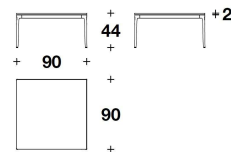

TCV (37)  
 LOW : COFFEE TABLE  
 62x62x25H. cm  
 24 1/3x24 1/3x9 3/4H. "

TCV (38)  
 LOW : COFFEE TABLE  
 90x90x25H. cm  
 35 1/3x35 1/3x9 3/4H. "

TCV (39)  
 LOW : COFFEE TABLE  
 120x120x25H. cm  
 47 1/3x47 1/3x9 3/4H. "

**VERSACE HOME**  
**coffee tables**  
**STILETTO**

TCV (40)  
 LOW : COFFEE TABLE  
 120x90x25H. cm  
 47 1/3x35 1/3x9 3/4H. "

TCV (41)  
 COFFEE TABLE  
 62x62x44H. cm  
 24 1/3x24 1/3x17 1/4H. "

TCV (42)  
 COFFEE TABLE  
 90x90x44H. cm  
 35 1/3x35 1/3x17 1/4H. "

TCV (43)  
 COFFEE TABLE  
 120x120x44H. cm  
 47 1/3x47 1/3x17 1/4H. "

TCV (44)  
 COFFEE TABLE  
 120x90x44H. cm  
 47 1/3x35 1/3x17 1/4H. "

TCV (45)  
 COFFEE TABLE  
 180x90x44H. cm  
 71x35 1/3x17 1/4H. "