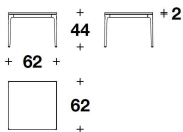

TCV (37)  
 LOW : COFFEE TABLE  
 62x62x25H. cm  
 24 1/3x24 1/3x9 3/4H. "

TCV (38)  
 LOW : COFFEE TABLE  
 90x90x25H. cm  
 35 1/3x35 1/3x9 3/4H. "

TCV (39)  
 LOW : COFFEE TABLE  
 120x120x25H. cm  
 47 1/3x47 1/3x9 3/4H. "

**VERSACE HOME**  
**coffee tables**  
**STILETTO**

TCV (40)  
 LOW : COFFEE TABLE  
 120x90x25H. cm  
 47 1/3x35 1/3x9 3/4H. "

TCV (41)  
 COFFEE TABLE  
 62x62x44H. cm  
 24 1/3x24 1/3x17 1/4H. "

TCV (42)  
 COFFEE TABLE  
 90x90x44H. cm  
 35 1/3x35 1/3x17 1/4H. "

TCV (43)  
 COFFEE TABLE  
 120x120x44H. cm  
 47 1/3x47 1/3x17 1/4H. "

TCV (44)  
 COFFEE TABLE  
 120x90x44H. cm  
 47 1/3x35 1/3x17 1/4H. "

TCV (45)  
 COFFEE TABLE  
 180x90x44H. cm  
 71x35 1/3x17 1/4H. "