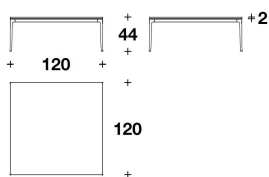

TCV (37)  
 LOW : COFFEE TABLE  
 62x62x25H. cm  
 24 1/3x24 1/3x9 3/4H. "

TCV (38)  
 LOW : COFFEE TABLE  
 90x90x25H. cm  
 35 1/3x35 1/3x9 3/4H. "

TCV (39)  
 LOW : COFFEE TABLE  
 120x120x25H. cm  
 47 1/3x47 1/3x9 3/4H. "

**VERSACE HOME**  
**coffee tables**  
**STILETTO**

TCV (40)  
 LOW : COFFEE TABLE  
 120x90x25H. cm  
 47 1/3x35 1/3x9 3/4H. "

TCV (41)  
 COFFEE TABLE  
 62x62x44H. cm  
 24 1/3x24 1/3x17 1/4H. "

TCV (42)  
 COFFEE TABLE  
 90x90x44H. cm  
 35 1/3x35 1/3x17 1/4H. "

TCV (43)  
 COFFEE TABLE  
 120x120x44H. cm  
 47 1/3x47 1/3x17 1/4H. "

TCV (44)  
 COFFEE TABLE  
 120x90x44H. cm  
 47 1/3x35 1/3x17 1/4H. "

TCV (45)  
 COFFEE TABLE  
 180x90x44H. cm  
 71x35 1/3x17 1/4H. "