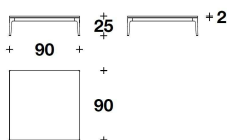

TCV (37)  
 LOW : COFFEE TABLE  
 62x62x25H. cm  
 24 1/3x24 1/3x9 3/4H. "

TCV (38)  
 LOW : COFFEE TABLE  
 90x90x25H. cm  
 35 1/3x35 1/3x9 3/4H. "

TCV (39)  
 LOW : COFFEE TABLE  
 120x120x25H. cm  
 47 1/3x47 1/3x9 3/4H. "

**VERSACE HOME**  
**coffee tables**  
**STILETTO**

TCV (40)  
 LOW : COFFEE TABLE  
 120x90x25H. cm  
 47 1/3x35 1/3x9 3/4H. "

TCV (41)  
 COFFEE TABLE  
 62x62x44H. cm  
 24 1/3x24 1/3x17 1/4H. "

TCV (42)  
 COFFEE TABLE  
 90x90x44H. cm  
 35 1/3x35 1/3x17 1/4H. "

TCV (43)  
 COFFEE TABLE  
 120x120x44H. cm  
 47 1/3x47 1/3x17 1/4H. "

TCV (44)  
 COFFEE TABLE  
 120x90x44H. cm  
 47 1/3x35 1/3x17 1/4H. "

TCV (45)  
 COFFEE TABLE  
 180x90x44H. cm  
 71x35 1/3x17 1/4H. "