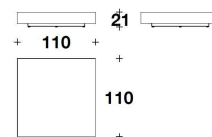

VERSACE HOME
coffee tables
MEDUSA '95

TCV (50V)
 DECOR : COFFEE TABLE
 110x110x21H.cm
 43 1/3x43 1/3x8 1/4H."

TCV (50V1) - TCV (50V2)
 COFFEE TABLE
 110x110x21H. cm
 43 1/3x43 1/3x8 1/4H. "

TCV (50M)
 MARBLE : COFFEE TABLE
 110x110x21H. cm
 43 1/3x43 1/3x8 1/4H. "