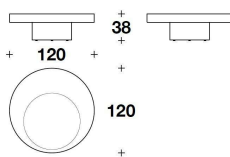

VERSACE HOME
coffee tables
MEDUSA '95

TCV (50V)
 DECOR : COFFEE TABLE
 110x110x21H.cm
 43 1/3x43 1/3x8 1/4H."

TCV (50V1) - TCV (50V2)
 COFFEE TABLE
 110x110x21H. cm
 43 1/3x43 1/3x8 1/4H. "

TCV (50M)
 MARBLE : COFFEE TABLE
 110x110x21H. cm
 43 1/3x43 1/3x8 1/4H. "

TCV (51V)
 DECOR : COFFEE TABLE
 Ø 120x38H.cm
 Ø 47 1/3x15H."

TCV (51V1) - TCV (51V2)
 COFFEE TABLE
 Ø 120x38H. cm
 Ø 47 1/3x15H. "

TCV (51M)
 MARBLE : COFFEE TABLE
 Ø 120x38H. cm
 Ø 47 1/3x15H. "

Note