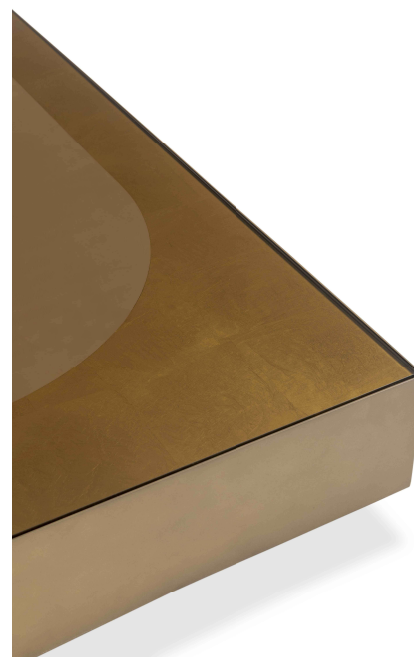

Vetro temperato con decoro argentato disponibile nelle varianti: extrachiaro retrolaccato colore bianco, fumé retrolaccato colore nero, bronzo retrolaccato colore nero, bronzo retrolaccato colore bronzo, bronzo con applicazione foglia oro sul retro

Versione in marmo

Versione alternativa con top in marmo Marquina nero, Carrara Gioia, Sahara Noir, Calcite Blue, Calacatta Gold, Green Ming, con finitura lucida

N.B. Ogni pietra, essendo un prodotto naturale, è un pezzo unico e quindi può presentare variazioni di colore e struttura

FRAME Steel with polished Gold, polished chrome or Bronze finishing

3D Metal Medusa logo with coordinated finishing

TOP Silvered stratified glass version

With Linear 3D Bronze or Squared 3D Bronze finishing, coordinated with the frame Bronze

With Linear 3D Chrome or Squared 3D Chrome, coordinated with the polished chrome frame

Tempered glass version

Tempered glass with silvered decoration in the following versions: extra clear back lacquered white, smoke grey back lacquered black, bronze back lacquered black, bronze back lacquered bronze, bronze with gold leaf on the back

Marble version

Alternative version in marble Marquina Black, Carrara Gioia, Sahara Noir, Calcite Blue, Calacatta Gold, Green Ming, with glossy finishing

N.B. Each stone, being a natural product, is a one-of-a-kind piece and can therefore exhibit colour and structural differences