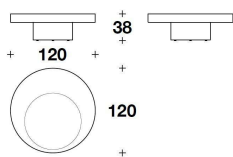

VERSACE HOME
coffee tables
MEDUSA '95

TCV (50V)
 DECOR : COFFEE TABLE
 110x110x21H.cm
 43 1/3x43 1/3x8 1/4H."

TCV (50V1) - TCV (50V2)
 COFFEE TABLE
 110x110x21H. cm
 43 1/3x43 1/3x8 1/4H. "

TCV (50M)
 MARBLE : COFFEE TABLE
 110x110x21H. cm
 43 1/3x43 1/3x8 1/4H. "

TCV (51V)
 DECOR : COFFEE TABLE
 Ø 120x38H.cm
 Ø 47 1/3x15H."

TCV (51V1) - TCV (51V2)
 COFFEE TABLE
 Ø 120x38H. cm
 Ø 47 1/3x15H. "

TCV (51M)
 MARBLE : COFFEE TABLE
 Ø 120x38H. cm
 Ø 47 1/3x15H. "

Note