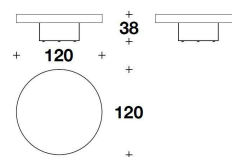

VERSACE HOME
coffee tables
MEDUSA '95

TCV (50V)
 DECOR : COFFEE TABLE
 110x110x21H.cm
 43 1/3x43 1/3x8 1/4H."

TCV (50V1) - TCV (50V2)
 COFFEE TABLE
 110x110x21H. cm
 43 1/3x43 1/3x8 1/4H. "

TCV (50M)
 MARBLE : COFFEE TABLE
 110x110x21H. cm
 43 1/3x43 1/3x8 1/4H. "

TCV (51V)
 DECOR : COFFEE TABLE
 Ø 120x38H.cm
 Ø 47 1/3x15H."

TCV (51V1) - TCV (51V2)
 COFFEE TABLE
 Ø 120x38H. cm
 Ø 47 1/3x15H. "

TCV (51M)
 MARBLE : COFFEE TABLE
 Ø 120x38H. cm
 Ø 47 1/3x15H. "

Note