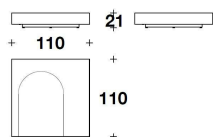

VERSACE HOME
coffee tables
MEDUSA '95

TCV (50V)
 DECOR : COFFEE TABLE
 110x110x21H.cm
 43 1/3x43 1/3x8 1/4H."

TCV (50V1) - TCV (50V2)
 COFFEE TABLE
 110x110x21H. cm
 43 1/3x43 1/3x8 1/4H. "

TCV (50M)
 MARBLE : COFFEE TABLE
 110x110x21H. cm
 43 1/3x43 1/3x8 1/4H. "