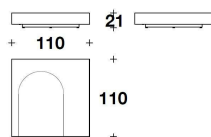

VERSACE HOME
coffee tables
MEDUSA '95

TCV (50V)
 DECOR : COFFEE TABLE
 110x110x21H.cm
 43 1/3x43 1/3x8 1/4H."

TCV (50V1) - TCV (50V2)
 COFFEE TABLE
 110x110x21H. cm
 43 1/3x43 1/3x8 1/4H. "

TCV (50M)
 MARBLE : COFFEE TABLE
 110x110x21H. cm
 43 1/3x43 1/3x8 1/4H. "