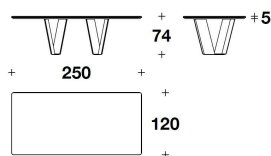

**TOP** Calcite Blue, Marquina Black, Carrara Gioia, Fior di Pesco, Sahara Noir, Valentine Grey, Calacatta Gold marble, with glossy finishing  
The table VTB (26M) with 250x120 cm size is available with Green Ming marble top

VTB (26E)  
 TAVOLO RETTANGOLARE /  
 RECTANGULAR TABLE  
 250x120x74H. - THK.5cm  
 98 1/3x47 1/3x29H. - THK.1 15/16"

VTB (26M)  
 MARBLE : TAVOLO RETTANGOLARE /  
 RECTANGULAR TABLE  
 250x120x74H. - THK.5 cm  
 98 1/3x47 1/3x29H. - THK.1 15/16 "

VTB (27E)  
 TAVOLO RETTANGOLARE /  
 RECTAGULAR TABLE  
 300x120x74H. - THK.5cm  
 118x47 1/3x29H. - THK.1 15/16"

VTB (27M)  
 MARBLE : TAVOLO RETTANGOLARE /  
 RECTAGULAR TABLE  
 300x120x74H. - THK.5 cm  
 118x47 1/3x29H. - THK.1 15/16 "