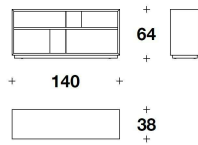

**DIVIDERS** Steel varnished in Satin Grey colour or with polished Gold finishing  
Etched Versace logo

**VERSACE HOME**  
**bookshelves**  
**LA GRECA**

VMB (11)  
LOW : LIBRERIA / BOOKSHELF  
140x38x64H.cm  
55x15x25 1/3H."

VMB (10)  
HIGH : LIBRERIA / BOOKSHELF  
140x38x194H.cm  
55x15x76 1/3H."

**Note**