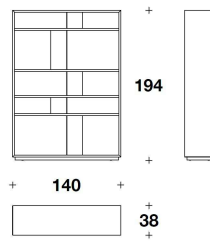

**DIVIDERS** Steel varnished in Satin Grey colour or with polished Gold finishing  
Etched Versace logo

**VERSACE HOME**  
**bookshelves**  
**LA GRECA**

VMB (11)  
LOW : LIBRERIA / BOOKSHELF  
140x38x64H.cm  
55x15x25 1/3H."

VMB (10)  
HIGH : LIBRERIA / BOOKSHELF  
140x38x194H.cm  
55x15x76 1/3H."

**Note**