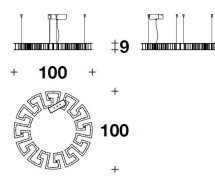

DESCRIZIONE TECNICA / TECHNICAL DESCRIPTION

STRUTTURA Metallo con finitura Gold lucido oppure cromo lucido

PARALUME Cristalli in vetro trasparente

FRAME Metal with polished Gold or polished chrome finishing

LAMPSHADE Transparent crystals in glass

VMP (47)
LINEAR : CHANDELIER
189x43x9H.cm
74 1/3x17x3 2/4H."

VMP (44)
SPHERE : CHANDELIER
Ø 100x9H.cm
Ø 39 1/3x3 2/4H."

VMP (45)
SPHERE : CHANDELIER
Ø 125x9H.cm
Ø 49 1/3x3 2/4H."

VMP (46)
SPHERE : CHANDELIER
Ø 150x9H.cm
Ø 59x3 2/4H."

Note