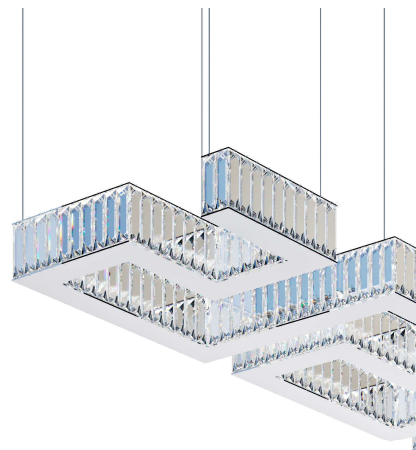

DESCRIZIONE TECNICA / TECHNICAL DESCRIPTION

STRUTTURA Metallo con finitura Gold lucido oppure cromo lucido

PARALUME Cristalli in vetro trasparente

FRAME Metal with polished Gold or polished chrome finishing

LAMPSHADE Transparent crystals in glass

VMP (47)
LINEAR : CHANDELIER
189x43x9H.cm
74 1/3x17x3 2/4H."

VMP (44)
SPHERE : CHANDELIER
Ø 100x9H.cm
Ø 39 1/3x3 2/4H."

VMP (45)
SPHERE : CHANDELIER
Ø 125x9H.cm
Ø 49 1/3x3 2/4H."

VMP (46)
SPHERE : CHANDELIER
Ø 150x9H.cm
Ø 59x3 2/4H."

Note