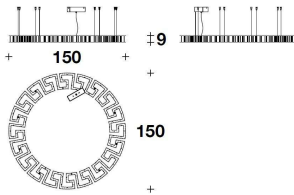

DESCRIZIONE TECNICA / TECHNICAL DESCRIPTION

STRUTTURA Metallo con finitura Gold lucido oppure cromo lucido

PARALUME Cristalli in vetro trasparente

FRAME Metal with polished Gold or polished chrome finishing

LAMPSHADE Transparent crystals in glass

VMP (47)
LINEAR : CHANDELIER
189x43x9H.cm
74 1/3x17x3 2/4H."

VMP (44)
SPHERE : CHANDELIER
Ø 100x9H.cm
Ø 39 1/3x3 2/4H."

VMP (45)
SPHERE : CHANDELIER
Ø 125x9H.cm
Ø 49 1/3x3 2/4H."

VMP (46)
SPHERE : CHANDELIER
Ø 150x9H.cm
Ø 59x3 2/4H."

Note