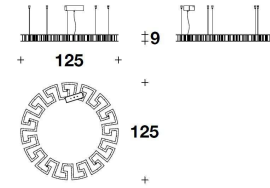

DESCRIZIONE TECNICA / TECHNICAL DESCRIPTION

STRUTTURA Metallo con finitura Gold lucido oppure cromo lucido

PARALUME Cristalli in vetro trasparente

FRAME Metal with polished Gold or polished chrome finishing

LAMPSHADE Transparent crystals in glass

VMP (47)
LINEAR : CHANDELIER
189x43x9H.cm
74 1/3x17x3 2/4H."

VMP (44)
SPHERE : CHANDELIER
Ø 100x9H.cm
Ø 39 1/3x3 2/4H."

VMP (45)
SPHERE : CHANDELIER
Ø 125x9H.cm
Ø 49 1/3x3 2/4H."

VMP (46)
SPHERE : CHANDELIER
Ø 150x9H.cm
Ø 59x3 2/4H."

Note