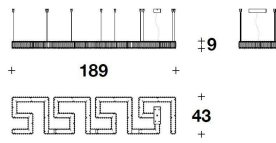

DESCRIZIONE TECNICA / TECHNICAL DESCRIPTION

STRUTTURA Metallo con finitura Gold lucido oppure cromo lucido

PARALUME Cristalli in vetro trasparente

FRAME Metal with polished Gold or polished chrome finishing

LAMPSHADE Transparent crystals in glass

VMP (47)
LINEAR : CHANDELIER
189x43x9H.cm
74 1/3x17x3 2/4H."

VMP (44)
SPHERE : CHANDELIER
Ø 100x9H.cm
Ø 39 1/3x3 2/4H."

VMP (45)
SPHERE : CHANDELIER
Ø 125x9H.cm
Ø 49 1/3x3 2/4H."

VMP (46)
SPHERE : CHANDELIER
Ø 150x9H.cm
Ø 59x3 2/4H."

Note