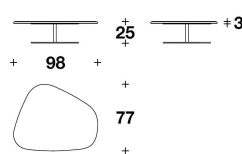

TCV (33)
 SIDE TABLE
 49x46x53H. cm
 19 1/4x18x21H. "

TCV (34)
 COFFEE TABLE
 69x65x30H. cm
 27x25 2/3x11 3/4H. "

TCV (35)
 COFFEE TABLE
 98x77x25H. cm
 38 2/3x30 1/3x9 3/4H. "

Note