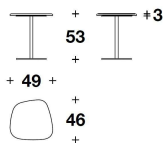

TCV (33)
 SIDE TABLE
 49x46x53H. cm
 19 1/4x18x21H. "

TCV (34)
 COFFEE TABLE
 69x65x30H. cm
 27x25 2/3x11 3/4H. "

TCV (35)
 COFFEE TABLE
 98x77x25H. cm
 38 2/3x30 1/3x9 3/4H. "

Note