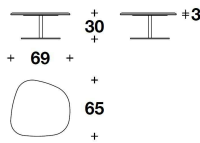

TCV (33)
 SIDE TABLE
 49x46x53H. cm
 19 1/4x18x21H. "

TCV (34)
 COFFEE TABLE
 69x65x30H. cm
 27x25 2/3x11 3/4H. "

TCV (35)
 COFFEE TABLE
 98x77x25H. cm
 38 2/3x30 1/3x9 3/4H. "

Note