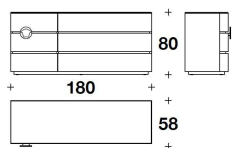

VERSACE
HOME

VMB (23) - VMB (23E)
CASSETTIERA / CHEST OF DRAWERS
180x58x80H.cm
71x23x31 1/3H."

Note