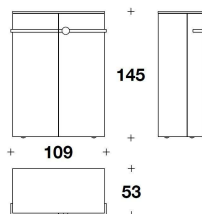

SHELVES No. 2 tempered glass shelves, extra clear or Dark Grey colour

VMB (26)

CABINET

109x53x145H.cm

43x21x57H."

Note