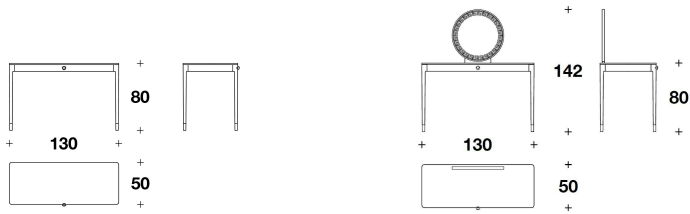

Reclining mirror system (5°), in matt black varnished steel

VERSACE HOME
consoles
GRECA VANITY

VTB (05)
LADY DESK : CONSOLE / CONSOLLE
130x50x80H. - 130x50x142H. cm
51 1/3x19 3/4x31 1/3H. - 51 1/3x19
3/4x56H. "

VTB (05)
LADY DESK : CONSOLE / CONSOLLE
130x50x80H. - 130x50x142H. cm
51 1/3x19 3/4x31 1/3H. - 51 1/3x19
3/4x56H. "

Note