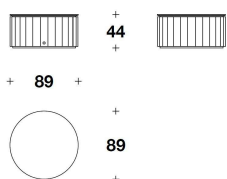

**N.B.** Each stone, being a natural product, is a one-of-a-kind piece and can therefore exhibit colour and structural differences

TCV (60VL)  
SMALL BACK LACQUERED : SIDE  
TABLE  
Ø 62x53H. cm  
Ø 24 1/3x21H. "

TCV (60ML)  
SMALL MARBLE : SIDE TABLE  
Ø 62x53H. cm  
Ø 24 1/3x21H. "

TCV (61VL)  
MEDIUM BACK LACQUERED : COFFEE  
TABLE  
Ø 89x44H. cm  
Ø 35x17 1/4H. "

TCV (61ML)  
MEDIUM MARBLE : COFFEE TABLE  
Ø 89x44H. cm  
Ø 35x17 1/4H. "