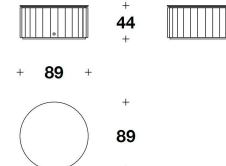

**N.B.** Each stone, being a natural product, is a one-of-a-kind piece and can therefore exhibit colour and structural differences

TCV (60VL)  
SMALL BACK LACQUERED : SIDE  
TABLE  
Ø 62x53H. cm  
Ø 24 1/3x21H. "

TCV (60ML)  
SMALL MARBLE : SIDE TABLE  
Ø 62x53H. cm  
Ø 24 1/3x21H. "

TCV (61VL)  
MEDIUM BACK LACQUERED : COFFEE  
TABLE  
Ø 89x44H. cm  
Ø 35x17 1/4H. "

TCV (61ML)  
MEDIUM MARBLE : COFFEE TABLE  
Ø 89x44H. cm  
Ø 35x17 1/4H. "