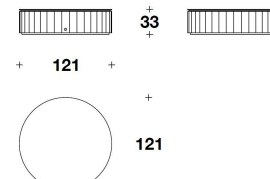

**N.B.** Each stone, being a natural product, is a one-of-a-kind piece and can therefore exhibit colour and structural differences

TCV (60VL)  
SMALL BACK LACQUERED : SIDE  
TABLE  
Ø 62x53H. cm  
Ø 24 1/3x21H. "

TCV (60ML)  
SMALL MARBLE : SIDE TABLE  
Ø 62x53H. cm  
Ø 24 1/3x21H. "

TCV (61VL)  
MEDIUM BACK LACQUERED : COFFEE  
TABLE  
Ø 89x44H. cm  
Ø 35x17 1/4H. "

TCV (61ML)  
MEDIUM MARBLE : COFFEE TABLE  
Ø 89x44H. cm  
Ø 35x17 1/4H. "

TCV (62VL)  
BIG BACK LACQUERED : COFFEE  
TABLE  
Ø 121x33H. cm  
Ø 47 2/3x13H. "

TCV (62ML)  
BIG MARBLE : COFFEE TABLE  
Ø 121x33H. cm  
Ø 47 2/3x13H. "