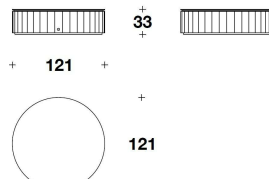

**N.B.** Each stone, being a natural product, is a one-of-a-kind piece and can therefore exhibit colour and structural differences

TCV (60VL)  
SMALL BACK LACQUERED : SIDE  
TABLE  
Ø 62x53H. cm  
Ø 24 1/3x21H. "

TCV (60ML)  
SMALL MARBLE : SIDE TABLE  
Ø 62x53H. cm  
Ø 24 1/3x21H. "

TCV (61VL)  
MEDIUM BACK LACQUERED : COFFEE  
TABLE  
Ø 89x44H. cm  
Ø 35x17 1/4H. "

TCV (61ML)  
MEDIUM MARBLE : COFFEE TABLE  
Ø 89x44H. cm  
Ø 35x17 1/4H. "

TCV (62VL)  
BIG BACK LACQUERED : COFFEE  
TABLE  
Ø 121x33H. cm  
Ø 47 2/3x13H. "

TCV (62ML)  
BIG MARBLE : COFFEE TABLE  
Ø 121x33H. cm  
Ø 47 2/3x13H. "