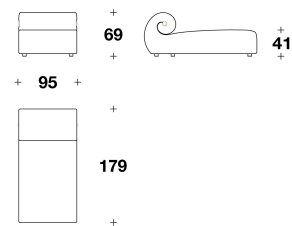

COVER Not removable fabric or leather cover
Available with panel fabrics

FEET Wood wengé stained

OPTIONAL Small armchair with wooden swivel base, black lacquered

VERSACE HOME
sofas & armchairs
ACANTHO

RIC (POL1)
 POLTRONA / ARMCHAIR
 95x114x69H. - H.S.41cm
 37 1/3x45x27H. - H.S.16 1/4"

RIC (POL)
 POLTRONCINA / SMALL ARMCHAIR
 113x92x68H. - H.S.48cm
 44 1/3x36 1/3x26 2/3H. - H.S.19"

RIC (CL)
 CHAISE LONGUE
 95x179x69H. - H.S.41cm
 37 1/3x70 1/3x27H. - H.S.16 1/4"

Note