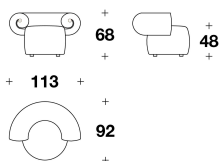

COVER Not removable fabric or leather cover
Available with panel fabrics

FEET Wood wengé stained

OPTIONAL Small armchair with wooden swivel base, black lacquered

VERSACE HOME
sofas & armchairs
ACANTHO

RIC (POL1)
 POLTRONA / ARMCHAIR
 95x114x69H. - H.S.41cm
 37 1/3x45x27H. - H.S.16 1/4"

RIC (POL)
 POLTRONCINA / SMALL ARMCHAIR
 113x92x68H. - H.S.48cm
 44 1/3x36 1/3x26 2/3H. - H.S.19"

RIC (CL)
 CHAISE LONGUE
 95x179x69H. - H.S.41cm
 37 1/3x70 1/3x27H. - H.S.16 1/4"

Note