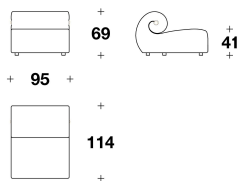

VERSACE HOME
sofas & armchairs
ACANTHO

RIC (POL1)
POLTRONA / ARMCHAIR
95x114x69H. - H.S.41cm
37 1/3x45x27H. - H.S.16 1/4"