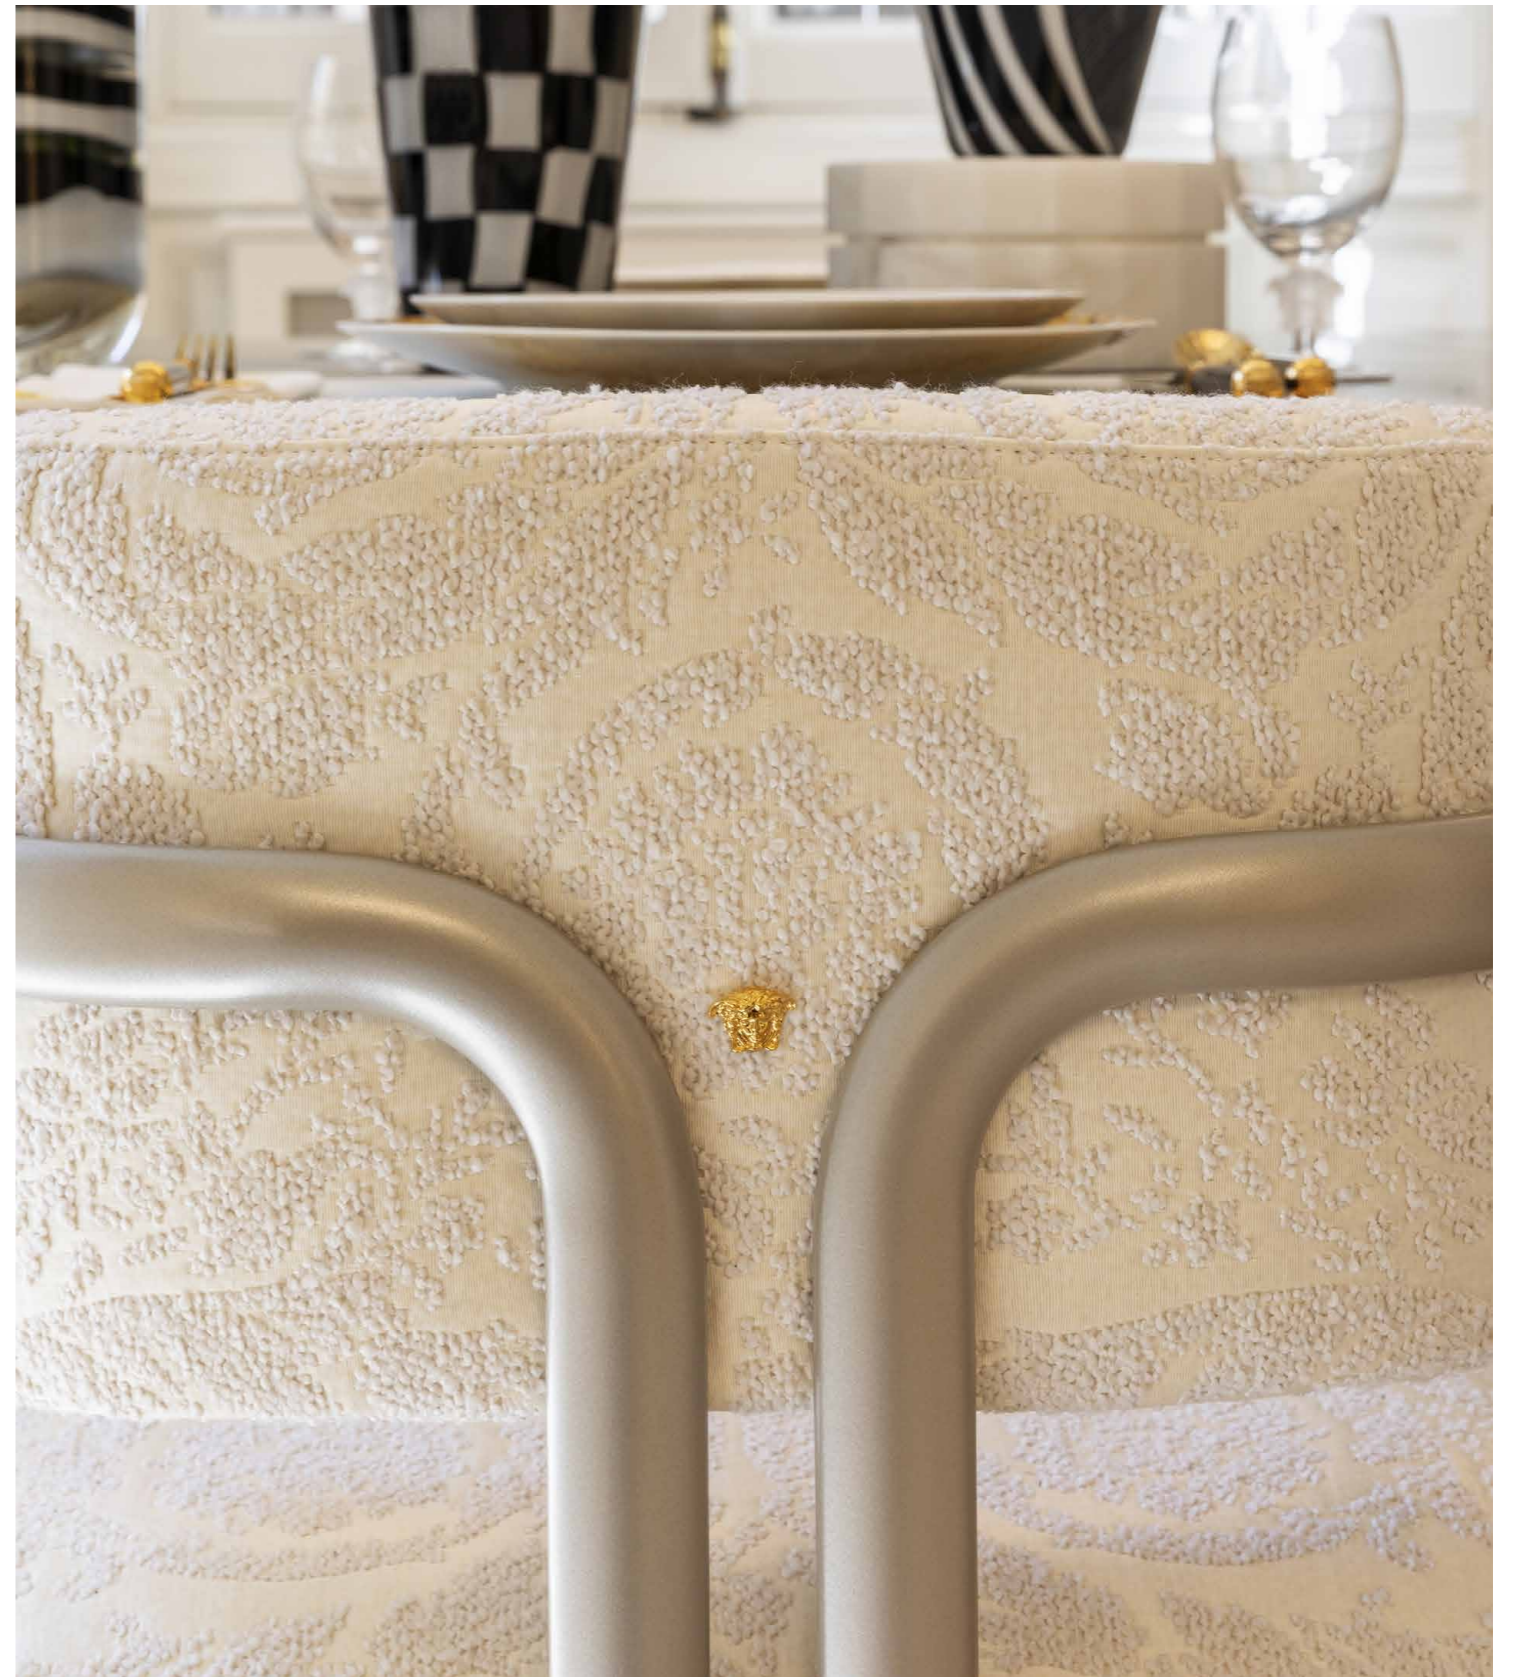

VERSACE

HOME

CONFIDENTIAL / INTERNAL USE ONLY