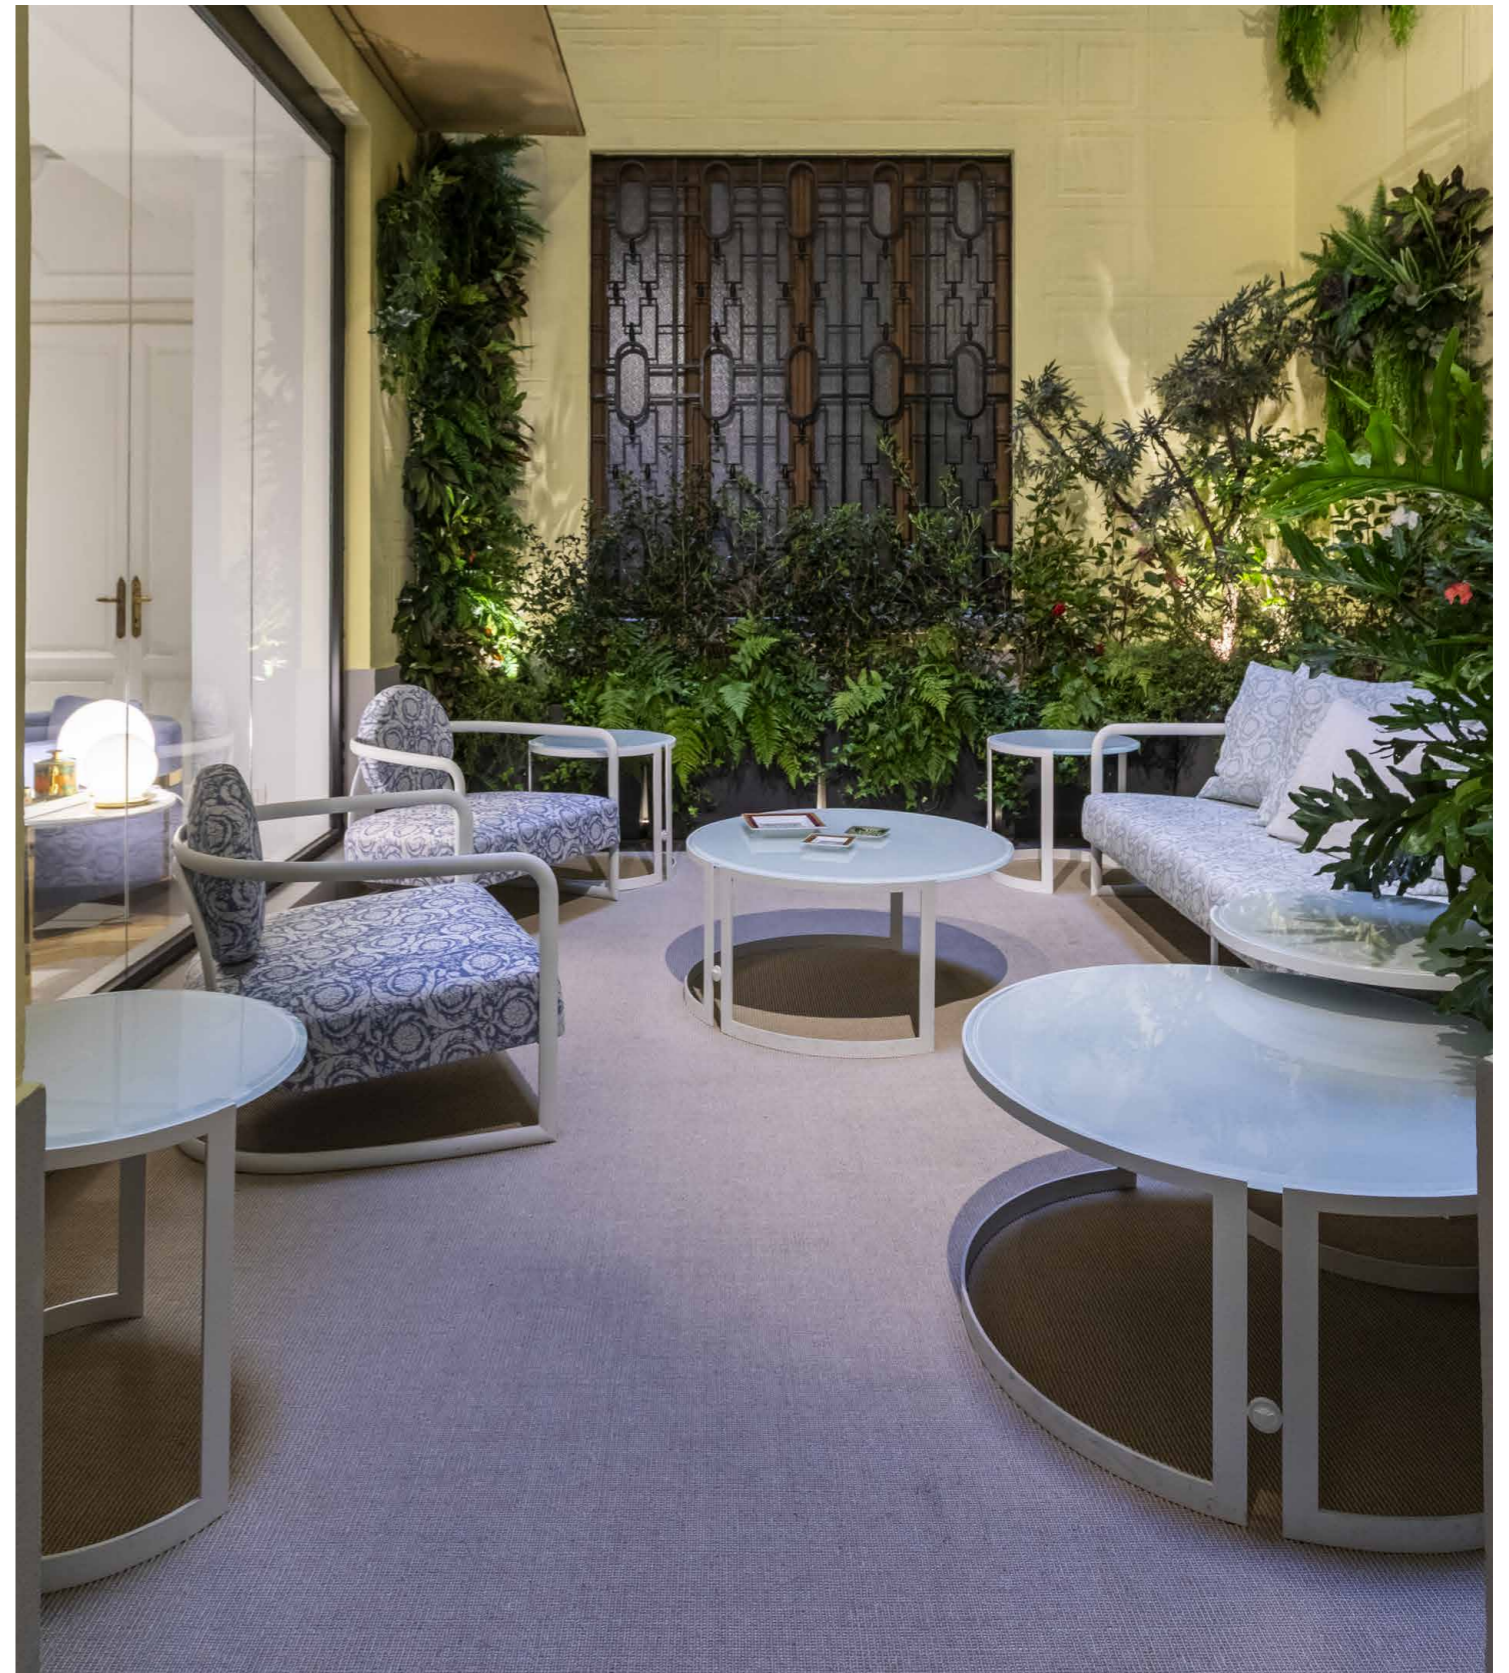

CASINÒ ROYALE roulette table detail

VERSACE

HOME

CONFIDENTIAL / INTERNAL USE ONLY

LA MEDUSA ROUND METAL OUTDOOR 2 seater sofa and armchairs, ICONIC ROUND OUTDOOR coffee and side tables