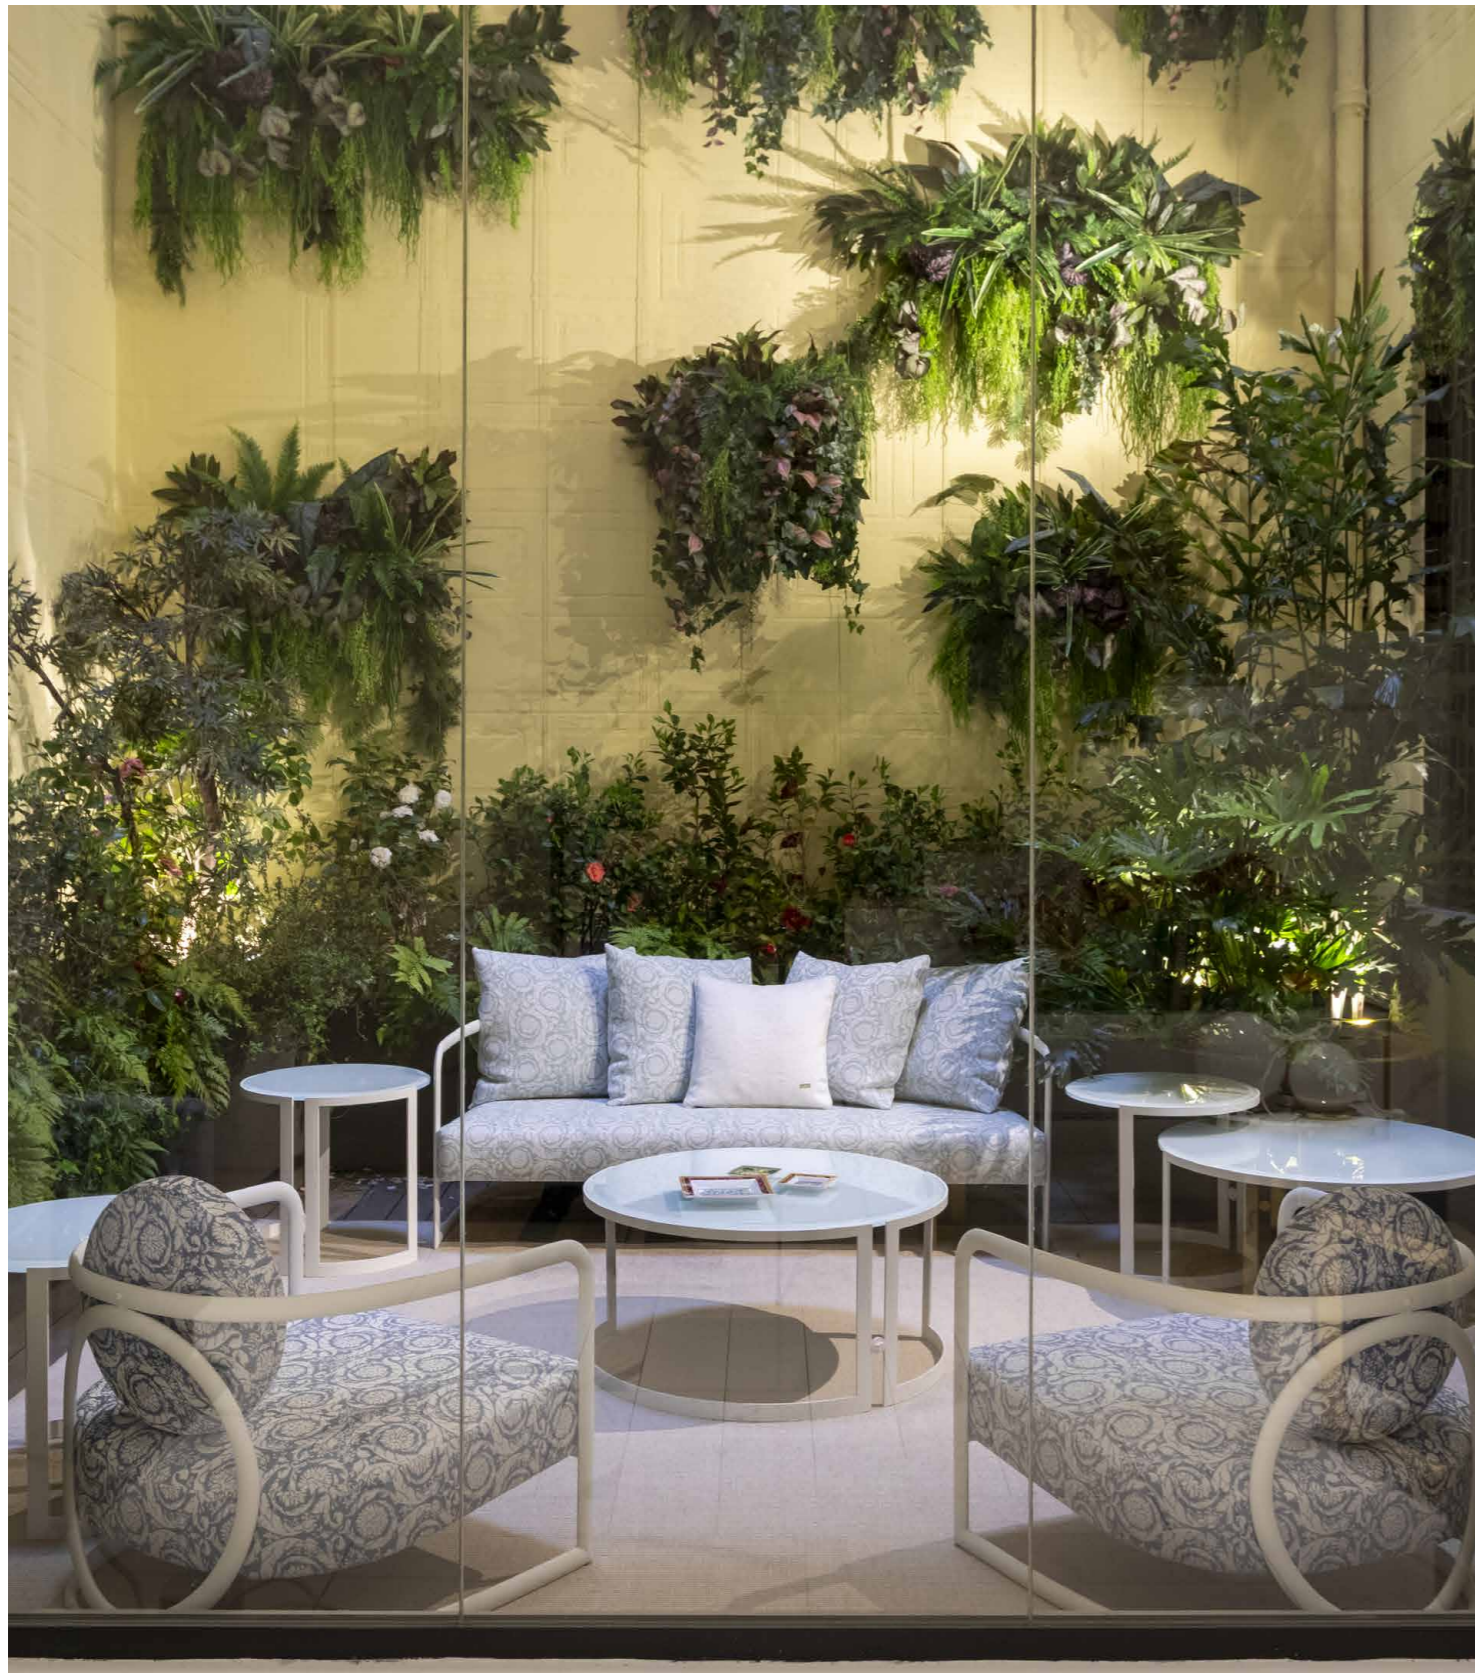

CASINÒ ROYALE roulette table, MEDUSA TRONO chairs, SIGNAL suspension

VERSACE

HOME

CONFIDENTIAL / INTERNAL USE ONLY

LA MEDUSA ROUND METAL OUTDOOR 2 seater sofa and armchairs, ICONIC ROUND OUTDOOR coffee and side tables