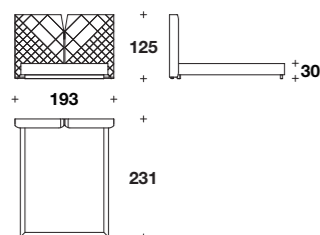

L: 193 (76")
D: 231 (91")
H: 125 (49 1/3")
HB: 30 (11 3/4")