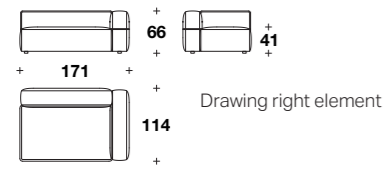

L: 93 (36 2/3")
D: 89 (35")
H: 75 (29 2/3")
HA: 62 (24 1/3")
HS: 41 (16 1/4")

LA MEDUSA METAL
 ARMCHAIR
 (p. 46-47-48-49-80-81)

Armchair:
POV (07)
 L: 97 (38 1/3")
 D: 84 (33")
 H: 82 (32 1/3")
 HA: 67 (26 1/3")
 HS: 46 (18")

Cushion w/ leather band and roll:
ZIP (CUSRUL01)
60x60 (23 2/3x23 2/3")

Medium central element:
ZIP (ECM)

L: 105 (41 1/3")
D: 114 (45")
H: 66 (26")
HS: 41 (16 1/4")

Maxi central element:
ZIP (ECX)

L: 145 (57")
D: 114 (45")
H: 66 (26")
HS: 41 (16 1/4")

Medium seat element w/ right or left armrest:
ZIP (EDM) - ZIP (ESM)

L: 131 (51 2/3")
D: 114 (45")
H: 66 (26")
HS: 41 (16 1/4")

Maxi seat element w/ right or left armrest:
ZIP (EDX) - ZIP (ESX)

L: 171 (67 1/3")
D: 114 (45")
H: 66 (26")
HS: 41 (16 1/4")

Right or left peninsula element:
ZIP (PEND) - ZIP (PENS)

L: 171 (67 1/3")
D: 114 (45")
H: 66 (26")
HS: 41 (16 1/4")

Right or left daybed:
ZIP (DBD) - ZIP (DBS)

L: 171 (67 1/3")
D: 89 (35")
H: 66 (26")
HS: 41 (16 1/4")