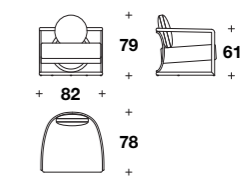

Armchair:
RRI (POL)
L: 82 (32 1/3")
D: 78 (30 2/3")
H: 79 (31")
HA: 61 (24")
HS: 41 (16 1/4")