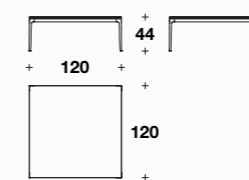

Coffee table:
VTC (13)

L: 62 (24 1/3")
D: 62 (24 1/3")
H: 44 (17 1/4")

Coffee table:
VTC (14)

L: 90 (35 1/3")
D: 90 (35 1/3")
H: 44 (17 1/4")

Coffee table:
VTC (15)

L: 120 (47 1/3")
D: 120 (47 1/3")
H: 44 (17 1/4")