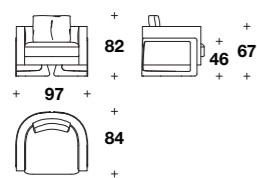

L: 160 (63")
D: 111 (43 2/3")
H: 77 (30 1/3")
HA: 57 (22 1/3")
HS: 44 (17 1/4")

**Right or left curved element:
1V1 (EDC) - 1V1 (ESC)**

L: 248 (97 2/3")
D: 135 (53")
H: 77 (30 1/3")
HA: 57 (22 1/3")
HS: 44 (17 1/4")

**Example of composition:
1V1 (ESC) + 1V1 (EDC)**

L: 400 (157 1/2")
D: 212 (83 1/3")
H: 77 (30 1/3")
HA: 57 (22 1/3")
HS: 44 (17 1/4")

Example of composition:
1V1 (E1XS) + 1V1 (ECG) + 1V1 (EDC)

LA GRECA
SMALL ARMCHAIR
(p. 95)

Small armchair:
GR1 (POL) - GR1 (POL/CUS)

L: 64 (25 1/3")
D: 60 (23 2/3")
H: 75-85 (29 2/3"-33 1/3")
HS: 49 (19 1/4")

with optional cushion and quilting

LA MEDUSA
ARMCHAIR
(p. 36-37-38-39)

Armchair:
POV (08)

L: 93 (36 2/3")
D: 89 (35")
H: 75 (29 2/3")
HA: 62 (24 1/3")
HS: 41 (16 1/4")

LA MEDUSA METAL
 ARMCHAIR
 (p. 46-47-48-49-80-81)

Armchair:
POV (07)
 L: 97 (38 1/3")
 D: 84 (33")
 H: 82 (32 1/3")
 HA: 67 (26 1/3")
 HS: 46 (18")