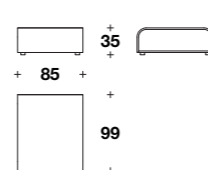

Example of composition:
DFT (ESM) + DFT (EDM)

L: 107 (42")
D: 239 (94")
H: 68 (26 2/3")
HA: 56 (22")
HS: 42 (16 2/4")

Example of composition:
TCV (48) + DFT (ECG) + DFT (ECM) + DFT (CLD)

L: 388 (153")
D: 146-107 (57 1/3-42")
H: 68 (26 2/3")
HA: 56 (22")
HS: 42 (16 2/4")

Curved corner element:
DFT (ANG)

L: 168 (66")
D: 107 (42")
H: 68 (26 2/3")
HS: 42 (16 2/4")

Coffee table:
TCV (48)

L: 43 (17")
D: 99 (39")
H: 35 (13 3/4")

Big coffee table:
TCV (49)

L: 85 (33 1/3")
D: 99 (39")
H: 35 (13 3/4")

Example of composition:
DFT (POU) + DFT (ECG) + DFT (ANG) + DFT (ECM) + TCV (49) + DFT (ECM) + DFT (CLD)

L: 503 (198")
D: 348 (137")
H: 68 (26 2/3")
HA: 56 (22")
HS: 42 (16 2/4")

Example of composition:
DFT (CLS) + DFT (ECG) + DFT (ANG) + DFT (ECG) + DFT (POU) + TCV (48)