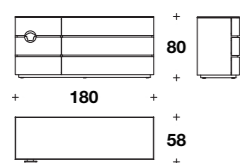

L: 180 (71")
D: 58 (23")
H: 80 (31 1/3")