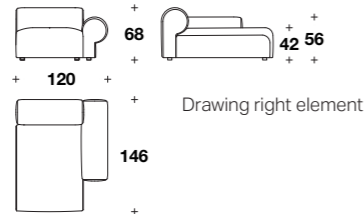

Medium central element:
DFT (ECM)

L: 88 (34 2/3")
D: 107 (42")
H: 68 (26 2/3")
HS: 42 (16 2/4")

Big central element:
DFT (ECG)

L: 138 (54 1/3")
D: 107 (42")
H: 68 (26 2/3")
HS: 42 (16 2/4")

Medium right or left element:
DFT (EDM) - DFT (ESM)

L: 120 (47 1/3")
D: 107 (42")
H: 68 (26 2/3")
HA: 56 (22")
HS: 42 (16 2/4")

Maxi right or left element:
DFT (EDX) - DFT (ESX)

L: 170 (67")
D: 107 (42")
H: 68 (26 2/3")
HA: 56 (22")
HS: 42 (16 2/4")

Right or left chaise longue:
DFT (CLD) - DFT (CLS)

L: 120 (47 1/3")
D: 146 (57 1/3")
H: 68 (26 2/3")
HA: 56 (22")
HS: 42 (16 2/4")

Couch:
DFT (COU)

L: 88 (34 2/3")
D: 107 (42")
H: 68 (26 2/3")
HS: 42 (16 2/4")

Ottoman:
DFT (POU)

L: 88 (34 2/3")
D: 107 (42")
H: 42 (16 2/4")

L: 370 (145 1/2")
D: 226 (89")
H: 125 (49 1/3")
HB: 30 (11 3/4")

Bed for mattress 185x200 (73x78 2/3")
with headboard lateral sides:
GR1 (LE2) + GR1 (SPO)

L: 390 (153 1/2")
D: 226 (89")
H: 125 (49 1/3")
HB: 30 (11 3/4")