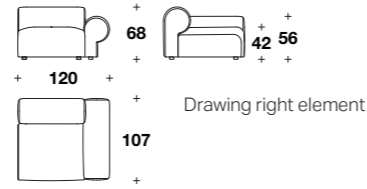

L: 27 (10 3/4")
D: 100 (39 1/3")
H: 43 (17")

Example of composition: **MKL (ECS) + MKL (ECM) + MKL (ANG) + MKL (ECM) + MKL (ECM) + MKL (POUP)**

L: 417 (164")
D: 387 (152 1/2")
H: 62 (24 1/3")
HS: 43 (17")

L: 419 (165")
D: 372 (146 1/2")
H: 62 (24 1/3")
HS: 43 (17")

Example of composition: **MKL (TAV100) + MKL (CLXS) + MKL (ECM) + MKL (ECM) + MKL (POUP)**

L: 458 (180 1/2")
D: 151 (59 1/3")
H: 62 (24 1/3")
HS: 43 (17")

Medium central element:
DFT (ECM)

L: 88 (34 2/3")
D: 107 (42")
H: 68 (26 2/3")
HS: 42 (16 2/4")

Big central element:
DFT (ECG)

L: 138 (54 1/3")
D: 107 (42")
H: 68 (26 2/3")
HS: 42 (16 2/4")

Medium right or left element:
DFT (EDM) - DFT (ESM)

L: 120 (47 1/3")
D: 107 (42")
H: 68 (26 2/3")
HA: 56 (22")
HS: 42 (16 2/4")

Maxi right or left element:
DFT (EDX) - DFT (ESX)

L: 170 (67")
D: 107 (42")
H: 68 (26 2/3")
HA: 56 (22")
HS: 42 (16 2/4")

Right or left chaise longue:
DFT (CLD) - DFT (CLS)