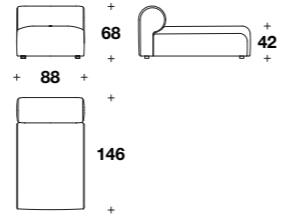

L: 27 (10 3/4")
D: 100 (39 1/3")
H: 43 (17")

Example of composition: **MKL (ECS) + MKL (ECM) + MKL (ANG) + MKL (ECM) + MKL (ECM) + MKL (POUP)**

L: 417 (164")
D: 387 (152 1/2")
H: 62 (24 1/3")
HS: 43 (17")

Medium central element:
DFT (ECM)

L: 88 (34 2/3")
D: 107 (42")
H: 68 (26 2/3")
HS: 42 (16 2/4")

Big central element:
DFT (ECG)

L: 138 (54 1/3")
D: 107 (42")
H: 68 (26 2/3")
HS: 42 (16 2/4")

Medium right or left element:
DFT (EDM) - DFT (ESM)

L: 120 (47 1/3")
D: 107 (42")
H: 68 (26 2/3")
HA: 56 (22")
HS: 42 (16 2/4")

Maxi right or left element:
DFT (EDX) - DFT (ESX)

L: 170 (67")
D: 107 (42")
H: 68 (26 2/3")
HA: 56 (22")
HS: 42 (16 2/4")

Right or left chaise longue:
DFT (CLD) - DFT (CLS)

L: 120 (47 1/3")
D: 146 (57 1/3")
H: 68 (26 2/3")
HA: 56 (22")
HS: 42 (16 2/4")

Couch:
DFT (COU)

L: 88 (34 2/3")
D: 107 (42")
H: 68 (26 2/3")
HS: 42 (16 2/4")

Ottoman:
DFT (POU)

L: 88 (34 2/3")
D: 107 (42")
H: 42 (16 2/4")