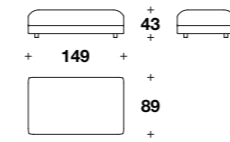

L: 152 (60")
D: 151 (59 1/3")
H: 62 (24 1/3")
HS: 43 (17")

Maxi right or left chaise longue:
MKL (CLXD) - MKL (CLXS)

L: 134 (52 2/3")
D: 151 (59 1/3")
H: 62 (24 1/3")
HS: 43 (17")

Central chaise longue:
MKL (CLC)

L: 134 (52 2/3")
D: 151 (59 1/3")
H: 62 (24 1/3")
HS: 43 (17")

Corner element:
MKL (ANG)

L: 105 (41 1/3")
D: 105 (41 1/3")
H: 62 (24 1/3")
HS: 43 (17")

Curved element w/ right or left armrest:
MKL (ECD) - MKL (ECS)

L: 178 (70")
D: 172 (67 2/3")
H: 62 (24 1/3")
HS: 43 (17")

Small ottoman:
MKL (POU)

L: 120 (47 1/3")
D: 74 (29")
H: 43 (17")

Medium ottoman:
MKL (POUP)

L: 104 (41")
D: 104 (41")
H: 43 (17")

Maxi ottoman:
MKL (POUX)

L: 134 (52 2/3")
D: 134 (52 2/3")
H: 43 (17")

Big ottoman:
MKL (POUG)

L: 149 (58 2/3")
D: 89 (35")
H: 43 (17")

Small table:
MKL (TAV80)

L: 27 (10 3/4")
D: 80 (31 1/3")
H: 43 (17")

Big small table:
MKL (TAV100)