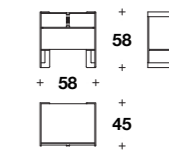

Bedside table w/ 2 drawers:
VCM (11GL) - VCM (11GE)

L: 58 (23")
D: 45 (17 3/4")
H: 58 (23")