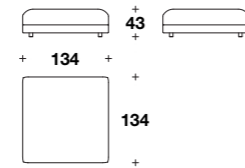

L: 152 (60")
D: 151 (59 1/3")
H: 62 (24 1/3")
HS: 43 (17")

Maxi right or left chaise longue:
MKL (CLXD) - MKL (CLXS)

L: 134 (52 2/3")
D: 151 (59 1/3")
H: 62 (24 1/3")
HS: 43 (17")

Central chaise longue:
MKL (CLC)

L: 134 (52 2/3")
D: 151 (59 1/3")
H: 62 (24 1/3")
HS: 43 (17")

Corner element:
MKL (ANG)

L: 105 (41 1/3")
D: 105 (41 1/3")
H: 62 (24 1/3")
HS: 43 (17")

Curved element w/ right or left armrest:
MKL (ECD) - MKL (ECS)

L: 178 (70")
D: 172 (67 2/3")
H: 62 (24 1/3")
HS: 43 (17")

Small ottoman:
MKL (POU)

L: 120 (47 1/3")
D: 74 (29")
H: 43 (17")

Medium ottoman:
MKL (POUP)

L: 104 (41")
D: 104 (41")
H: 43 (17")

Maxi ottoman:
MKL (POUX)

L: 134 (52 2/3")
D: 134 (52 2/3")
H: 43 (17")

Big ottoman:
MKL (POUG)

L: 149 (58 2/3")
D: 89 (35")
H: 43 (17")

Small table:
MKL (TAV80)

L: 27 (10 3/4")
D: 80 (31 1/3")
H: 43 (17")

Big small table:
MKL (TAV100)