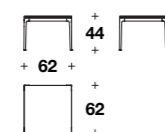

L: 62 (24 1/3")
D: 62 (24 1/3")
H: 44 (17 1/4")

Coffee table:
VTC (14)