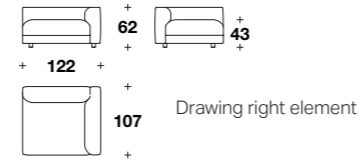

Medium central element:
MKL (ECM)

L: 104 (41")
D: 107 (42")
H: 62 (24 1/3")
HS: 43 (17")

Maxi central element:
MKL (ECX)

L: 149 (58 2/3")
D: 107 (42")
H: 62 (24 1/3")
HS: 43 (17")

Medium seat element w/ right or left armrest:
MKL (E1MD) - MKL (E1MS)

L: 122 (48")
D: 107 (42")
H: 62 (24 1/3")
HS: 43 (17")

Maxi seat element w/ right or left armrest:
MKL (E1XD) - MKL (E1XS)

L: 167 (65 2/3")
D: 107 (42")
H: 62 (24 1/3")
HS: 43 (17")

Right or left chaise longue:
MKL (CLD) - MKL (CLS)