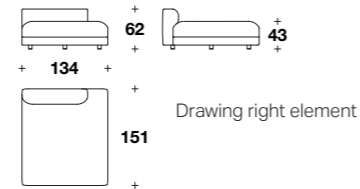

Medium central element:
MKL (ECM)

L: 104 (41")
D: 107 (42")
H: 62 (24 1/3")
HS: 43 (17")

Maxi central element:
MKL (ECX)

L: 149 (58 2/3")
D: 107 (42")
H: 62 (24 1/3")
HS: 43 (17")

Medium seat element w/ right or left armrest:
MKL (E1MD) - MKL (E1MS)

L: 122 (48")
D: 107 (42")
H: 62 (24 1/3")
HS: 43 (17")

Maxi seat element w/ right or left armrest:
MKL (E1XD) - MKL (E1XS)

L: 167 (65 2/3")
D: 107 (42")
H: 62 (24 1/3")
HS: 43 (17")

Right or left chaise longue:
MKL (CLD) - MKL (CLS)

L: 152 (60")
D: 151 (59 1/3")
H: 62 (24 1/3")
HS: 43 (17")

Maxi right or left chaise longue:
MKL (CLXD) - MKL (CLXS)

L: 134 (52 2/3")
D: 151 (59 1/3")
H: 62 (24 1/3")
HS: 43 (17")

Central chaise longue:
MKL (CLC)