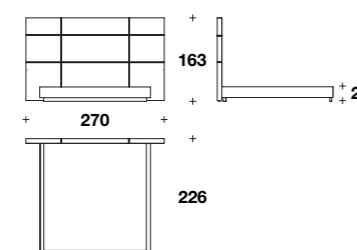

L: 270 (106 1/3")
D: 226 (89")
H: 163 (64 1/3")
HB: 29 (11 2/4")