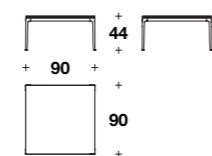

L: 90 (35 1/3")
D: 90 (35 1/3")
H: 44 (17 1/4")

Coffee table:
VTC (15)