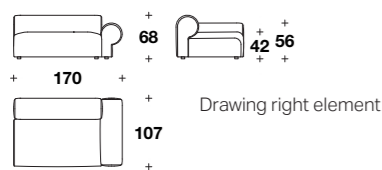

Medium central element:
DFT (ECM)

L: 88 (34 2/3")
D: 107 (42")
H: 68 (26 2/3")
HS: 42 (16 2/4")

Big central element:
DFT (ECG)

L: 138 (54 1/3")
D: 107 (42")
H: 68 (26 2/3")
HS: 42 (16 2/4")

Medium right or left element:
DFT (EDM) - DFT (ESM)

L: 120 (47 1/3")
D: 107 (42")
H: 68 (26 2/3")
HA: 56 (22")
HS: 42 (16 2/4")

Maxi right or left element:
DFT (EDX) - DFT (ESX)

L: 170 (67")
D: 107 (42")
H: 68 (26 2/3")
HA: 56 (22")
HS: 42 (16 2/4")

Right or left chaise longue:
DFT (CLD) - DFT (CLS)