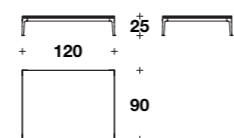

L: 120 (47 1/3")
D: 90 (35 1/3")
H: 25 (9 3/4")

Low coffee table:
VTC (11)