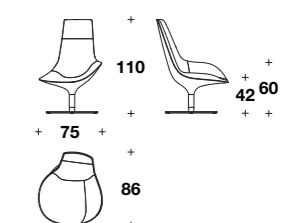

Small rectangular ottoman
(without leather belt):
ZIP (POUP)

L: 103 (40 2/3")
D: 81 (32")
H: 41 (16 1/4")

Big rectangular ottoman
(without leather belt):
ZIP (POUG)

L: 145 (57")
D: 81 (32")
H: 41 (16 1/4")

VERSACE VENUS
ARMCHAIR
(p. 69)

Right or left armchair:
POV (01A) - POV (01)

L: 75 (29 2/3")
D: 86 (34")
H: 110 (43 1/3")
HA: 60 (23 2/3")
HS: 42 (16 2/4")

Drawing left version

Drawing right version

V21 SIGNATURE
SECTIONAL SOFA
(p. 40-41-42-43-44-45)

Medium central element:
MKL (ECM)

L: 104 (41")
D: 107 (42")
H: 62 (24 1/3")
HS: 43 (17")

Maxi central element:
MKL (ECX)

L: 149 (58 2/3")
D: 107 (42")
H: 62 (24 1/3")
HS: 43 (17")

Medium seat element w/ right or left armrest:
MKL (E1MD) - MKL (E1MS)

L: 122 (48")
D: 107 (42")
H: 62 (24 1/3")
HS: 43 (17")

Maxi seat element w/ right or left armrest:
MKL (E1XD) - MKL (E1XS)

L: 167 (65 2/3")
D: 107 (42")
H: 62 (24 1/3")
HS: 43 (17")

Right or left chaise longue:
MKL (CLD) - MKL (CLS)