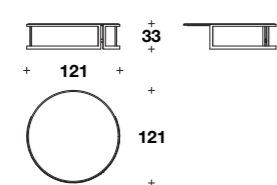

ICONIC ROUND OUTDOOR
COFFEE AND SIDE TABLES
(p. 98-99-100-101)

Side table:
VTC (20V) - VTC (20M)
L-D: Ø 57 (Ø 22 1/3")
H: 53 (21")

Coffee table:
VTC (21V) - VTC (21M)
L-D: Ø 91 (Ø 35 2/3")
H: 44 (17 1/4")

Coffee table:
VTC (22V) - VTC (22M)
L-D: Ø 121 (Ø 47 2/3")
H: 33 (13")