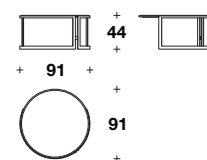

L: 180 (71")
D: 58 (23")
H: 80 (31 1/3")

VIA GESÙ GRECA
CHEST OF DRAWERS
(p. 94)

Chest of drawers:
VMB (28GE) - VMB (28GL)

L: 180 (71")
D: 57 (22 1/3")
H: 81 (32")

GRECA
MIRROR
(p. 38-39-44-45-52-53-61-70-86-87-94)

Coffee table:
VTC (21V) - VTC (21M)
L-D: Ø 91 (Ø 35 2/3")
H: 44 (17 1/4")

Coffee table:
VTC (22V) - VTC (22M)
L-D: Ø 121 (Ø 47 2/3")
H: 33 (13")

ICONIC ROUND OUTDOOR LIMITED EDITION
COFFEE AND SIDE TABLES
(p. 96)

Side table:
VTC (20G)

L-D: Ø 57 (Ø 22 1/3")
H: 53 (21")

Coffee table:
VTC (21G)

L-D: Ø 91 (Ø 35 2/3")
H: 44 (17 1/4")

STILETTO OUTDOOR
COFFEE TABLES
(p. 102-103)

Low coffee table:
VTC (09)

L: 62 (24 1/3")
D: 62 (24 1/3")
H: 25 (9 3/4")