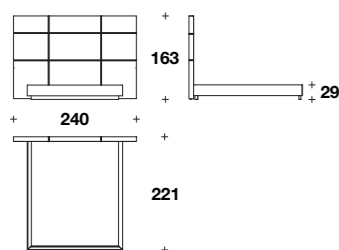

L: 82 (32 1/3")
D: 18 (7")
H: 125 (49 1/3")

Bed for mattress 152x205 (60x80 2/3")
with headboard lateral sides:
GR1 (QUSA) + GR1 (SPO)

L: 357 (140 1/2")
D: 231 (91")
H: 125 (49 1/3")
HB: 30 (11 3/4")

Bed for mattress 195x205 (76 2/3x80 2/3")
with headboard lateral sides:
GR1 (KUSA) + GR1 (SPO)

L: 400 (157 1/2")
D: 231 (91")
H: 125 (49 1/3")
HB: 30 (11 3/4")

127

MEDUSA '95

BED

(p. 82-83-84-85)

Bed for mattress 165x200 (65x78 2/3"):
GRI (LE1)

L: 240 (94 1/3")
D: 221 (87")
H: 163 (64 1/3")
HB: 29 (11 2/4")

Bed for mattress 185x200 (73x78 2/3"):
GRI (LE2)

L: 260 (102 1/3")
D: 221 (87")
H: 163 (64 1/3")
HB: 29 (11 2/4")

Bed for mattress 200x200 (78 2/3x78 2/3"):
GRI (LE7)

L: 275 (108 1/3")
D: 221 (87")
H: 163 (64 1/3")
HB: 29 (11 2/4")