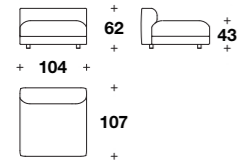

Small rectangular ottoman
(without leather belt):
ZIP (POUP)

L: 103 (40 2/3")
D: 81 (32")
H: 41 (16 1/4")

Big rectangular ottoman
(without leather belt):
ZIP (POUG)

L: 145 (57")
D: 81 (32")
H: 41 (16 1/4")

VERSACE VENUS
ARMCHAIR
(p. 69)

Right or left armchair:
POV (01A) - POV (01)

L: 75 (29 2/3")
D: 86 (34")
H: 110 (43 1/3")
HA: 60 (23 2/3")
HS: 42 (16 2/4")

Drawing left version

Drawing right version

V21 SIGNATURE
SECTIONAL SOFA
(p. 40-41-42-43-44-45)

Medium central element:
MKL (ECM)

L: 104 (41")
D: 107 (42")
H: 62 (24 1/3")
HS: 43 (17")

Maxi central element:
MKL (ECX)

L: 149 (58 2/3")
D: 107 (42")
H: 62 (24 1/3")
HS: 43 (17")

Medium seat element w/ right or left armrest:
MKL (E1MD) - MKL (E1MS)

L: 122 (48")
D: 107 (42")
H: 62 (24 1/3")
HS: 43 (17")

Maxi seat element w/ right or left armrest:
MKL (E1XD) - MKL (E1XS)

L: 167 (65 2/3")
D: 107 (42")
H: 62 (24 1/3")
HS: 43 (17")

Right or left chaise longue:
MKL (CLD) - MKL (CLS)