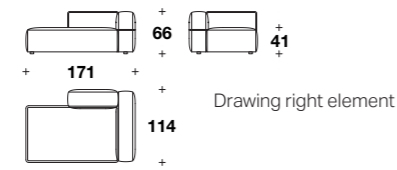

Cushion w/ leather band and roll:
ZIP (CUSRUL01)
60x60 (23 2/3x23 2/3")

Medium central element:
ZIP (ECM)

L: 105 (41 1/3")
D: 114 (45")
H: 66 (26")
HS: 41 (16 1/4")

Maxi central element:
ZIP (ECX)

L: 145 (57")
D: 114 (45")
H: 66 (26")
HS: 41 (16 1/4")

Medium seat element w/ right or left armrest:
ZIP (EDM) - ZIP (ESM)

L: 131 (51 2/3")
D: 114 (45")
H: 66 (26")
HS: 41 (16 1/4")

Maxi seat element w/ right or left armrest:
ZIP (EDX) - ZIP (ESX)

L: 171 (67 1/3")
D: 114 (45")
H: 66 (26")
HS: 41 (16 1/4")

Right or left peninsula element:
ZIP (PEND) - ZIP (PENS)

L: 171 (67 1/3")
D: 114 (45")
H: 66 (26")
HS: 41 (16 1/4")

Right or left daybed:
ZIP (DBD) - ZIP (DBS)

L: 171 (67 1/3")
D: 89 (35")
H: 66 (26")
HS: 41 (16 1/4")