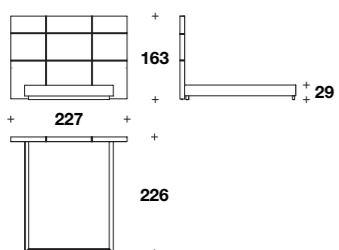

L: 227 (89 1/3")
D: 226 (89")
H: 163 (64 1/3")
HB: 29 (11 2/4")

Bed for mattress 195x205 (76 2/3x80 2/3"):
GRI (KUSA)