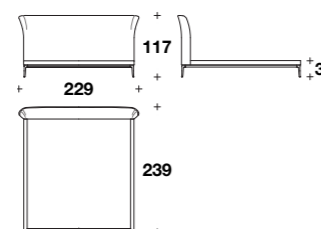

**STILETTO
BED**

(p. 76-77-78-79)

Bed for mattress 165x200 (65x78 2/3"):
HEE (LE1)

L: 199 (78 1/3")
D: 234 (92")
H: 117 (46")
HB: 31 (12 1/4")

Bed for mattress 185x200 (73x78 2/3"):
HEE (LE2)

L: 219 (86 1/3")
D: 234 (92")
H: 117 (46")
HB: 31 (12 1/4")

Bed for mattress 200x200 (78 2/3x78 2/3"):
HEE (LE7)

L: 234 (92")
D: 234 (92")
H: 117 (46")
HB: 31 (12 1/4")

Bed for mattress 152x205 (60x80 2/3"):
HEE (QUSA)

L: 186 (73 1/3")
D: 239 (94")
H: 117 (46")
HB: 31 (12 1/4")

Bed for mattress 195x205 (76 2/3x80 2/3"):
HEE (KUSA)

L: 229 (90")
D: 239 (94")
H: 117 (46")
HB: 31 (12 1/4")

**ICONIC
BEDSIDE TABLE**

(p. 83-84-85)

Right or left bedside table:
VCM (09)

L: 59 (23 1/3")
D: 53 (21")
H: 58 (23")