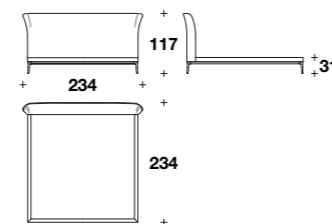

**STILETTO
BED**

(p. 76-77-78-79)

Bed for mattress 165x200 (65x78 2/3"):
HEE (LE1)

L: 199 (78 1/3")
D: 234 (92")
H: 117 (46")
HB: 31 (12 1/4")

Bed for mattress 185x200 (73x78 2/3"):
HEE (LE2)

L: 219 (86 1/3")
D: 234 (92")
H: 117 (46")
HB: 31 (12 1/4")

Bed for mattress 200x200 (78 2/3x78 2/3"):
HEE (LE7)

L: 234 (92")
D: 234 (92")
H: 117 (46")
HB: 31 (12 1/4")

Bed for mattress 152x205 (60x80 2/3"):
HEE (QUSA)

L: 186 (73 1/3")
D: 239 (94")
H: 117 (46")
HB: 31 (12 1/4")