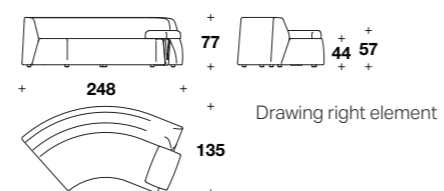

ICONIC
SECTIONAL SOFA
(p. 50-51-52-53-54-55)

**Big central element:
1V1 (ECG)**

L: 134 (52 2/3")
D: 111 (43 2/3")
H: 77 (30 1/3")
HS: 44 (17 1/4")

**Maxi element w/ right or left armrest:
1V1 (E1XD) - 1V1 (E1XS)**

L: 160 (63")
D: 111 (43 2/3")
H: 77 (30 1/3")
HA: 57 (22 1/3")
HS: 44 (17 1/4")

**Right or left curved element:
1V1 (EDC) - 1V1 (ESC)**

L: 248 (97 2/3")
D: 135 (53")
H: 77 (30 1/3")
HA: 57 (22 1/3")
HS: 44 (17 1/4")