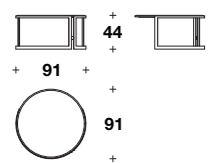

Coffee table:
VTC (22V) - VTC (22M)
L-D: Ø 121 (Ø 47 2/3")
H: 33 (13")