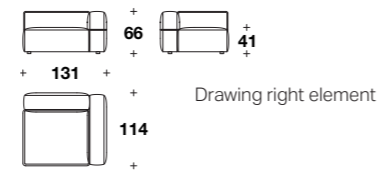

L: 93 (36 2/3")
D: 89 (35")
H: 75 (29 2/3")
HA: 62 (24 1/3")
HS: 41 (16 1/4")

LA MEDUSA METAL
 ARMCHAIR
 (p. 46-47-48-49-80-81)

Armchair:
POV (07)
 L: 97 (38 1/3")
 D: 84 (33")
 H: 82 (32 1/3")
 HA: 67 (26 1/3")
 HS: 46 (18")

Cushion w/ leather band and roll:
ZIP (CUSRUL01)
60x60 (23 2/3x23 2/3")

Medium central element:
ZIP (ECM)

L: 105 (41 1/3")
D: 114 (45")
H: 66 (26")
HS: 41 (16 1/4")

Maxi central element:
ZIP (ECX)

L: 145 (57")
D: 114 (45")
H: 66 (26")
HS: 41 (16 1/4")

Medium seat element w/ right or left armrest:
ZIP (EDM) - ZIP (ESM)

L: 131 (51 2/3")
D: 114 (45")
H: 66 (26")
HS: 41 (16 1/4")

Maxi seat element w/ right or left armrest:
ZIP (EDX) - ZIP (ESX)

L: 171 (67 1/3")
D: 114 (45")
H: 66 (26")
HS: 41 (16 1/4")

Right or left peninsula element:
ZIP (PEND) - ZIP (PENS)

L: 171 (67 1/3")
D: 114 (45")
H: 66 (26")
HS: 41 (16 1/4")

Right or left daybed:
ZIP (DBD) - ZIP (DBS)

L: 171 (67 1/3")
D: 89 (35")
H: 66 (26")
HS: 41 (16 1/4")