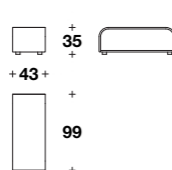

Coffee table:
TCV (48)

L: 43 (17")
D: 99 (39")
H: 35 (13 3/4")