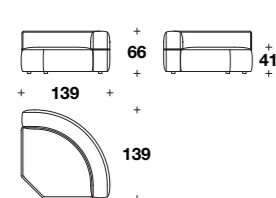

L: 93 (36 2/3")
D: 89 (35")
H: 75 (29 2/3")
HA: 62 (24 1/3")
HS: 41 (16 1/4")

LA MEDUSA METAL
 ARMCHAIR
 (p. 46-47-48-49-80-81)

Armchair:
POV (07)
 L: 97 (38 1/3")
 D: 84 (33")
 H: 82 (32 1/3")
 HA: 67 (26 1/3")
 HS: 46 (18")

Medium seat element w/ right or left armrest:
ZIP (EDM) - ZIP (ESM)

L: 131 (51 2/3")
D: 114 (45")
H: 66 (26")
HS: 41 (16 1/4")

Maxi seat element w/ right or left armrest:
ZIP (EDX) - ZIP (ESX)

L: 171 (67 1/3")
D: 114 (45")
H: 66 (26")
HS: 41 (16 1/4")

Right or left peninsula element:
ZIP (PEND) - ZIP (PENS)

L: 171 (67 1/3")
D: 114 (45")
H: 66 (26")
HS: 41 (16 1/4")

Right or left daybed:
ZIP (DBD) - ZIP (DBS)

L: 171 (67 1/3")
D: 89 (35")
H: 66 (26")
HS: 41 (16 1/4")

Curved corner element:
ZIP (ANGC)

L: 139 (54 2/3")
D: 139 (54 2/3")
H: 66 (26")
HS: 41 (16 1/4")

Example of composition:
ZIP (ESX) + ZIP (EDX)

L: 341 (134 1/3")
D: 114 (45")
H: 66 (26")
HS: 41 (16 1/4")

Example of composition: **ZIP (PENS) + ZIP (ANGC) + ZIP (ECX) + ZIP (ECX) + ZIP (EDX)**