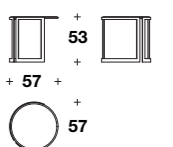

Coffee table:
TCV (34)
L: 69 (27")
D: 65 (25 2/3")
H: 30 (11 3/4")

Coffee table:
TCV (35)
L: 98 (38 2/3")
D: 77 (30 1/3")
H: 25 (9 3/4")

ICONIC ROUND
COFFEE AND SIDE TABLES
(p. 27-42-43-52-53-54-55)

Side table:
TCV (52V) - TCV (52M)
L-D: Ø 57 (Ø 22 1/3")
H: 53 (21")