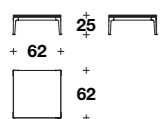

Side table:
VTC (20G)

L-D: Ø 57 (Ø 22 1/3")
H: 53 (21")

Coffee table:
VTC (21G)

L-D: Ø 91 (Ø 35 2/3")
H: 44 (17 1/4")

STILETTO OUTDOOR
COFFEE TABLES
(p. 102-103)

Low coffee table:
VTC (09)

L: 62 (24 1/3")
D: 62 (24 1/3")
H: 25 (9 3/4")