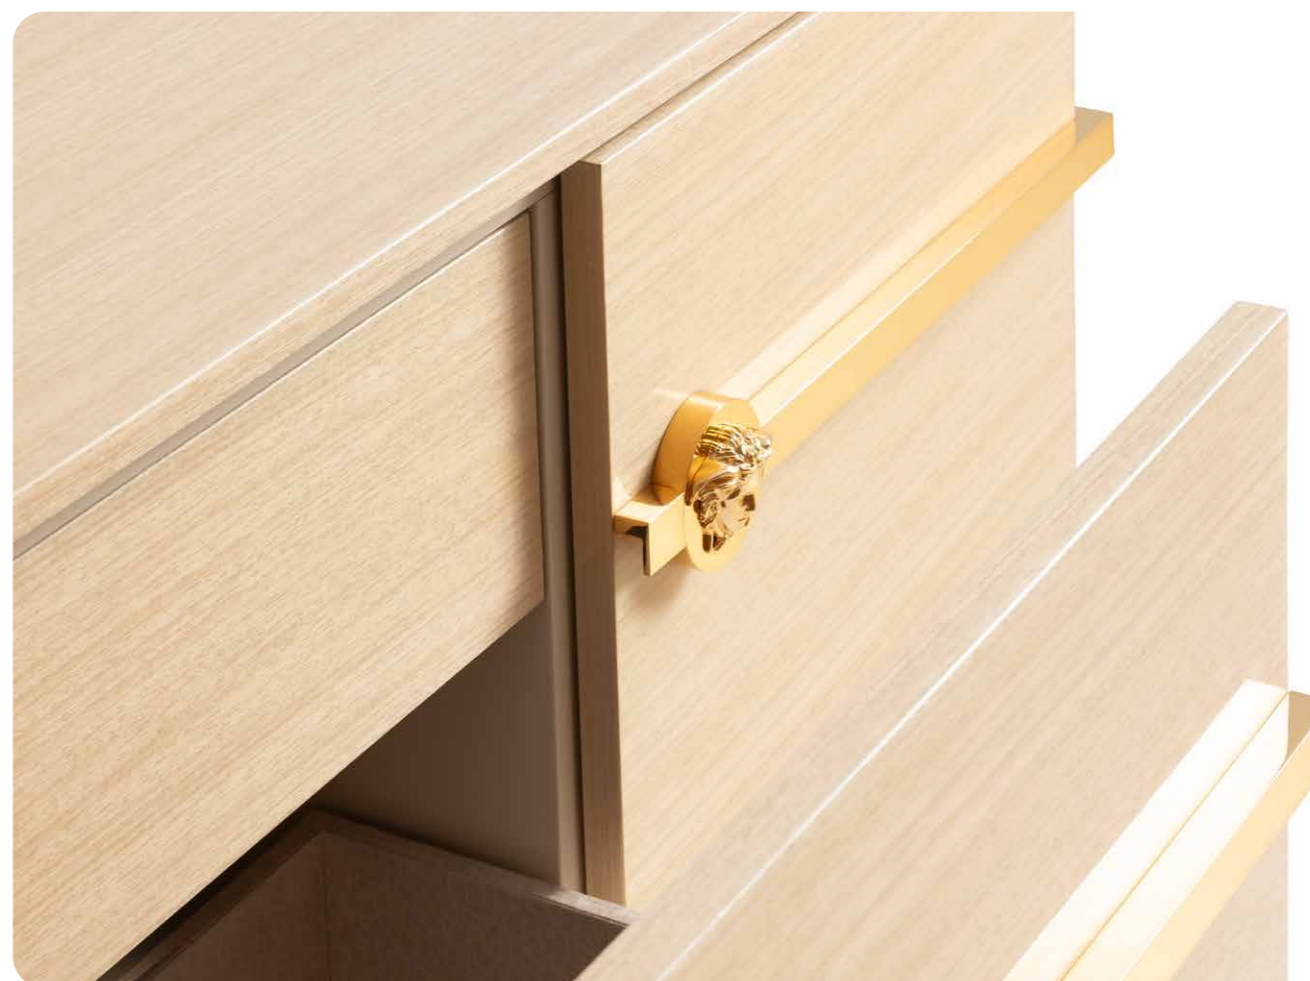

**ICONIC
CABINET**
(p. 66-67-68)

Cabinet:
VMB (26)
L: 109 (43")
D: 53 (21")
H: 145 (57")

**ICONIC BUFFET
CABINET**
(p. 66-67)

Buffet cabinet:
VMB (25)
L: 244 (96")
D: 62 (24 1/3")
H: 84 (33")