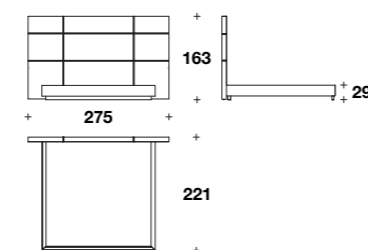

Bed for mattress 185x200 (73x78 2/3"):
GRI (LE2)

L: 260 (102 1/3")
D: 221 (87")
H: 163 (64 1/3")
HB: 29 (11 2/4")

Bed for mattress 200x200 (78 2/3x78 2/3"):
GRI (LE7)

L: 275 (108 1/3")
D: 221 (87")
H: 163 (64 1/3")
HB: 29 (11 2/4")