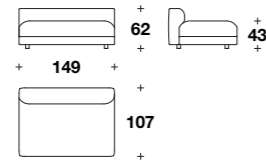

MEDUSA '95
ARMCHAIR
(p.18-19-84-85-86-87-90-91-92-94)

Armchair:
ZIP (POL)
L: 88 (34 2/3")
D: 80 (31 1/3")
H: 69 (27")
HS: 44 (17 1/4")

MEDUSA '95
OTTOMAN
(p. 73-84-85)

Ottoman:
ZIP (POU)

L: 40 (15 3/4")
D: 41 (16 1/4")
H: 43 (17")

Small rectangular ottoman
(without leather belt):
ZIP (POUP)

L: 103 (40 2/3")
D: 81 (32")
H: 41 (16 1/4")

Big rectangular ottoman
(without leather belt):
ZIP (POUG)

L: 145 (57")
D: 81 (32")
H: 41 (16 1/4")

VERSACE VENUS
ARMCHAIR
(p. 69)

Right or left armchair:
POV (01A) - POV (01)

L: 75 (29 2/3")
D: 86 (34")
H: 110 (43 1/3")
HA: 60 (23 2/3")
HS: 42 (16 2/4")

Drawing left version

Drawing right version

V21 SIGNATURE
SECTIONAL SOFA
(p. 40-41-42-43-44-45)

Medium central element:
MKL (ECM)

L: 104 (41")
D: 107 (42")
H: 62 (24 1/3")
HS: 43 (17")

Maxi central element:
MKL (ECX)

L: 149 (58 2/3")
D: 107 (42")
H: 62 (24 1/3")
HS: 43 (17")

Medium seat element w/ right or left armrest:
MKL (E1MD) - MKL (E1MS)