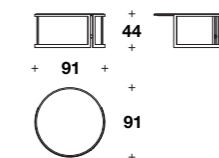

Coffee table:
TCV (54V) - TCV (54M)
L-D: Ø 121 (Ø 47 2/3")
H: 33 (13")