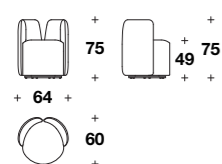

L: 160 (63")
D: 111 (43 2/3")
H: 77 (30 1/3")
HA: 57 (22 1/3")
HS: 44 (17 1/4")

**Right or left curved element:
1V1 (EDC) - 1V1 (ESC)**

L: 248 (97 2/3")
D: 135 (53")
H: 77 (30 1/3")
HA: 57 (22 1/3")
HS: 44 (17 1/4")

**Example of composition:
1V1 (E1XS) + 1V1 (E1XD)**

L: 320 (126")
D: 111 (43 2/3")
H: 77 (30 1/3")
HA: 57 (22 1/3")
HS: 44 (17 1/4")

**Example of composition:
1V1 (ESC) + 1V1 (ECG) + 1V1 (E1XD)**

L: 493 (194")
D: 212 (83 1/3")
H: 77 (30 1/3")
HA: 57 (22 1/3")
HS: 44 (17 1/4")

**Example of composition:
1V1 (ESC) + 1V1 (EDC)**

L: 400 (157 1/2")
D: 212 (83 1/3")
H: 77 (30 1/3")
HA: 57 (22 1/3")
HS: 44 (17 1/4")

Example of composition:
1V1 (E1XS) + 1V1 (ECG) + 1V1 (EDC)

LA GRECA
SMALL ARMCHAIR
(p. 95)

Small armchair:
GR1 (POL) - GR1 (POL/CUS)

L: 64 (25 1/3")
D: 60 (23 2/3")
H: 75-85 (29 2/3"-33 1/3")
HS: 49 (19 1/4")

with optional cushion and quilting

LA MEDUSA
ARMCHAIR
(p. 36-37-38-39)

Armchair:
POV (08)