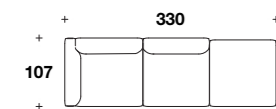

L: 178 (70")
D: 172 (67 2/3")
H: 62 (24 1/3")
HS: 43 (17")

Small ottoman:
MKL (POU)

L: 120 (47 1/3")
D: 74 (29")
H: 43 (17")

Medium ottoman:
MKL (POUP)

L: 104 (41")
D: 104 (41")
H: 43 (17")

Maxi ottoman:
MKL (POUX)

L: 134 (52 2/3")
D: 134 (52 2/3")
H: 43 (17")

Big ottoman:
MKL (POUG)

L: 149 (58 2/3")
D: 89 (35")
H: 43 (17")

Small table:
MKL (TAV80)

L: 27 (10 3/4")
D: 80 (31 1/3")
H: 43 (17")

Big small table:
MKL (TAV100)

L: 27 (10 3/4")
D: 100 (39 1/3")
H: 43 (17")

Example of composition: **MKL (ECS) + MKL (ECM) + MKL (ANG) + MKL (ECM) + MKL (ECM) + MKL (POUP)**

L: 417 (164")
D: 387 (152 1/2")
H: 62 (24 1/3")
HS: 43 (17")

Example of composition: **MKL (E1MS) + MKL (ECM) + MKL (POUP)**

L: 330 (130")
D: 107 (42")
H: 62 (24 1/3")
HS: 43 (17")

Example of composition: **MKL (TAV100) + MKL (CLXS) + MKL (ECM) + MKL (E1MD) + MKL (ECM) + MKL (ECM) + MKL (POUP)**