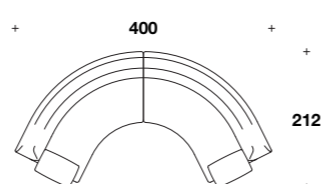

L: 160 (63")
D: 111 (43 2/3")
H: 77 (30 1/3")
HA: 57 (22 1/3")
HS: 44 (17 1/4")

**Right or left curved element:
1V1 (EDC) - 1V1 (ESC)**

L: 248 (97 2/3")
D: 135 (53")
H: 77 (30 1/3")
HA: 57 (22 1/3")
HS: 44 (17 1/4")

**Example of composition:
1V1 (E1XS) + 1V1 (E1XD)**

L: 320 (126")
D: 111 (43 2/3")
H: 77 (30 1/3")
HA: 57 (22 1/3")
HS: 44 (17 1/4")

**Example of composition:
1V1 (ESC) + 1V1 (ECG) + 1V1 (E1XD)**

L: 493 (194")
D: 212 (83 1/3")
H: 77 (30 1/3")
HA: 57 (22 1/3")
HS: 44 (17 1/4")

**Example of composition:
1V1 (ESC) + 1V1 (EDC)**

L: 400 (157 1/2")
D: 212 (83 1/3")
H: 77 (30 1/3")
HA: 57 (22 1/3")
HS: 44 (17 1/4")

Example of composition:
1V1 (E1XS) + 1V1 (ECG) + 1V1 (EDC)

LA GRECA
SMALL ARMCHAIR
(p. 95)