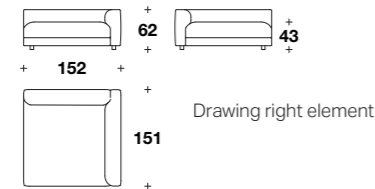

Medium central element:
MKL (ECM)

L: 104 (41")
D: 107 (42")
H: 62 (24 1/3")
HS: 43 (17")

Maxi central element:
MKL (ECX)

L: 149 (58 2/3")
D: 107 (42")
H: 62 (24 1/3")
HS: 43 (17")

Medium seat element w/ right or left armrest:
MKL (E1MD) - MKL (E1MS)

L: 122 (48")
D: 107 (42")
H: 62 (24 1/3")
HS: 43 (17")

Maxi seat element w/ right or left armrest:
MKL (E1XD) - MKL (E1XS)

L: 167 (65 2/3")
D: 107 (42")
H: 62 (24 1/3")
HS: 43 (17")

Right or left chaise longue:
MKL (CLD) - MKL (CLS)

L: 152 (60")
D: 151 (59 1/3")
H: 62 (24 1/3")
HS: 43 (17")

Maxi right or left chaise longue:
MKL (CLXD) - MKL (CLXS)

L: 134 (52 2/3")
D: 151 (59 1/3")
H: 62 (24 1/3")
HS: 43 (17")

Central chaise longue:
MKL (CLC)