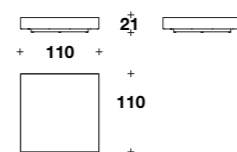

Coffee table:
TCV (50E) - TCV (50M)

L: 110 (43 1/3")
D: 110 (43 1/3")
H: 21 (8 1/4")