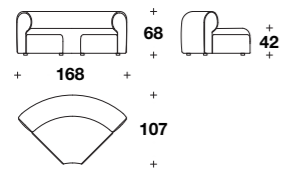

L: 120 (47 1/3")
D: 107 (42")
H: 68 (26 2/3")
HA: 56 (22")
HS: 42 (16 2/4")

Maxi right or left element:
DFT (EDX) - DFT (ESX)

L: 170 (67")
D: 107 (42")
H: 68 (26 2/3")
HA: 56 (22")
HS: 42 (16 2/4")

Right or left chaise longue:
DFT (CLD) - DFT (CLS)

L: 120 (47 1/3")
D: 146 (57 1/3")
H: 68 (26 2/3")
HA: 56 (22")
HS: 42 (16 2/4")

Couch:
DFT (COU)

L: 88 (34 2/3")
D: 107 (42")
H: 68 (26 2/3")
HS: 42 (16 2/4")

Ottoman:
DFT (POU)

L: 88 (34 2/3")
D: 107 (42")
H: 42 (16 2/4")

Example of composition:
DFT (ESM) + DFT (EDM)

L: 107 (42")
D: 239 (94")
H: 68 (26 2/3")
HA: 56 (22")
HS: 42 (16 2/4")

Example of composition:
TCV (48) + DFT (ECG) + DFT (ECM) + DFT (CLD)

L: 388 (153")
D: 146-107 (57 1/3-42")
H: 68 (26 2/3")
HA: 56 (22")
HS: 42 (16 2/4")

Curved corner element:
DFT (ANG)

L: 168 (66")
D: 107 (42")
H: 68 (26 2/3")
HS: 42 (16 2/4")

Coffee table:
TCV (48)

L: 43 (17")
D: 99 (39")
H: 35 (13 3/4")

Big coffee table:
TCV (49)

L: 85 (33 1/3")
D: 99 (39")
H: 35 (13 3/4")