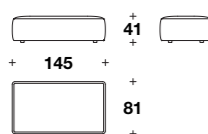

Big conversation sofa seat cushion:
ZIP (SWIA/CUS2)

L: 200 (78 2/3")
 D: 214 (84 1/3")
 H: 26 (10 1/4")

MEDUSA '95
BIG ARMCHAIR
(p. 16-17)

Big armchair:
ZIP (POLG)
L: 160 (63")
D: 114 (45")
H: 66 (26")
HS: 41 (16 1/4")

MEDUSA '95
ARMCHAIR
(p.18-19-84-85-86-87-90-91-92-94)

Armchair:
ZIP (POL)
L: 88 (34 2/3")
D: 80 (31 1/3")
H: 69 (27")
HS: 44 (17 1/4")

MEDUSA '95
OTTOMAN
(p. 73-84-85)

Ottoman:
ZIP (POU)

L: 40 (15 3/4")
D: 41 (16 1/4")
H: 43 (17")

Small rectangular ottoman
(without leather belt):
ZIP (POUP)

L: 103 (40 2/3")
D: 81 (32")
H: 41 (16 1/4")

Big rectangular ottoman
(without leather belt):
ZIP (POUG)

L: 145 (57")
D: 81 (32")
H: 41 (16 1/4")