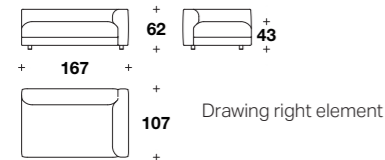

VERSACE VENUS
ARMCHAIR
(p. 69)

Right or left armchair:
POV (01A) - POV (01)

L: 75 (29 2/3")
D: 86 (34")
H: 110 (43 1/3")
HA: 60 (23 2/3")
HS: 42 (16 2/4")

Drawing left version

Drawing right version

V21 SIGNATURE
SECTIONAL SOFA
(p. 40-41-42-43-44-45)

Medium central element:
MKL (ECM)

L: 104 (41")
D: 107 (42")
H: 62 (24 1/3")
HS: 43 (17")

Maxi central element:
MKL (ECX)

L: 149 (58 2/3")
D: 107 (42")
H: 62 (24 1/3")
HS: 43 (17")

Medium seat element w/ right or left armrest:
MKL (E1MD) - MKL (E1MS)

L: 122 (48")
D: 107 (42")
H: 62 (24 1/3")
HS: 43 (17")

Maxi seat element w/ right or left armrest:
MKL (E1XD) - MKL (E1XS)

L: 167 (65 2/3")
D: 107 (42")
H: 62 (24 1/3")
HS: 43 (17")

Right or left chaise longue:
MKL (CLD) - MKL (CLS)

L: 152 (60")
D: 151 (59 1/3")
H: 62 (24 1/3")
HS: 43 (17")

Maxi right or left chaise longue:
MKL (CLXD) - MKL (CLXS)

L: 134 (52 2/3")
D: 151 (59 1/3")
H: 62 (24 1/3")
HS: 43 (17")

Central chaise longue:
MKL (CLC)