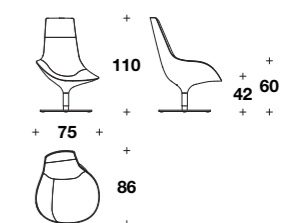

Right or left armchair:
POV (01A) - POV (01)

L: 75 (29 2/3")
D: 86 (34")
H: 110 (43 1/3")
HA: 60 (23 2/3")
HS: 42 (16 2/4")

Drawing left version