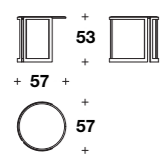

L: 180 (71")
D: 58 (23")
H: 80 (31 1/3")

VIA GESÙ GRECA
CHEST OF DRAWERS
(p. 94)

Chest of drawers:
VMB (28GE) - VMB (28GL)

L: 180 (71")
D: 57 (22 1/3")
H: 81 (32")

GRECA
MIRROR
(p. 38-39-44-45-52-53-61-70-86-87-94)

**High floor lamp:
VMP (08)**

L-D: Ø 25 (Ø 9 3/4")
H: 167 (65 2/3")

**GODDESS
LIGHTING**

(p. 26-27-33-34-35-38-39-42-43-44-45-
70-77-78-79-83-84-85-86-87-90-91-92-93)

**Big suspension:
VMP (11)**

L: 88 (34 2/3")
D: 83 (32 2/3")
H: 88 (34 2/3")

Armchair:
RR1 (POL)

L: 82 (32 1/3")
D: 78 (30 2/3")
H: 79 (31")
HA: 61 (24")
HS: 41 (16 1/4")

ICONIC ROUND OUTDOOR
COFFEE AND SIDE TABLES
(p. 98-99-100-101)

Side table:
VTC (20V) - VTC (20M)
L-D: Ø 57 (Ø 22 1/3")
H: 53 (21")