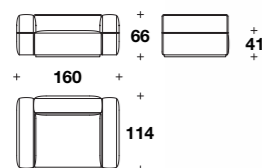

Example of composition:
ZIP (SWIA) + ZIP (SWIA/CUS2) + ZIP(SWIA)

L: 270 (106 1/3")
 D: 256 (100 2/3")
 H: 66 (26")
 HS: 49 (19 1/4")

Conversation sofa seat cushion:
ZIP (SWIA/CUS1)

L: 200 (78 2/3")
 D: 107 (42")
 H: 26 (10 1/4")

Big conversation sofa seat cushion:
ZIP (SWIA/CUS2)

L: 200 (78 2/3")
 D: 214 (84 1/3")
 H: 26 (10 1/4")

MEDUSA '95
BIG ARMCHAIR
(p. 16-17)

Big armchair:
ZIP (POLG)
L: 160 (63")
D: 114 (45")
H: 66 (26")
HS: 41 (16 1/4")

MEDUSA '95
ARMCHAIR
(p.18-19-84-85-86-87-90-91-92-94)

Armchair:
ZIP (POL)
L: 88 (34 2/3")
D: 80 (31 1/3")
H: 69 (27")
HS: 44 (17 1/4")

MEDUSA '95
OTTOMAN
(p. 73-84-85)

Ottoman:
ZIP (POU)

L: 40 (15 3/4")
D: 41 (16 1/4")
H: 43 (17")

Small rectangular ottoman
(without leather belt):
ZIP (POUP)

L: 103 (40 2/3")
D: 81 (32")
H: 41 (16 1/4")

Big rectangular ottoman
(without leather belt):
ZIP (POUG)

L: 145 (57")
D: 81 (32")
H: 41 (16 1/4")