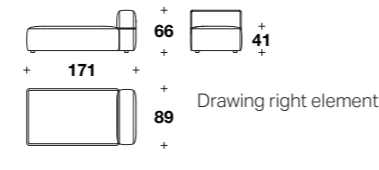

Medium seat element w/ right or left armrest:
ZIP (EDM) - ZIP (ESM)

L: 131 (51 2/3")
D: 114 (45")
H: 66 (26")
HS: 41 (16 1/4")

Maxi seat element w/ right or left armrest:
ZIP (EDX) - ZIP (ESX)

L: 171 (67 1/3")
D: 114 (45")
H: 66 (26")
HS: 41 (16 1/4")

Right or left peninsula element:
ZIP (PEND) - ZIP (PENS)

L: 171 (67 1/3")
D: 114 (45")
H: 66 (26")
HS: 41 (16 1/4")

Right or left daybed:
ZIP (DBD) - ZIP (DBS)

L: 171 (67 1/3")
D: 89 (35")
H: 66 (26")
HS: 41 (16 1/4")