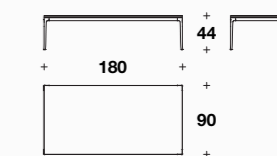

L: 180 (71")
D: 90 (35 1/3")
H: 44 (17 1/4")