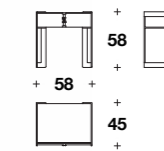

Bedside table w/ 1 drawer:
VCM (10GL) - VCM (10GE)

L: 58 (23")
D: 45 (17 3/4")
H: 58 (23")