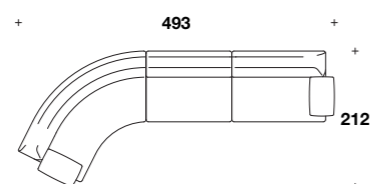

L: 160 (63")
D: 111 (43 2/3")
H: 77 (30 1/3")
HA: 57 (22 1/3")
HS: 44 (17 1/4")

**Right or left curved element:
1V1 (EDC) - 1V1 (ESC)**

L: 248 (97 2/3")
D: 135 (53")
H: 77 (30 1/3")
HA: 57 (22 1/3")
HS: 44 (17 1/4")

**Example of composition:
1V1 (E1XS) + 1V1 (E1XD)**

L: 320 (126")
D: 111 (43 2/3")
H: 77 (30 1/3")
HA: 57 (22 1/3")
HS: 44 (17 1/4")

**Example of composition:
1V1 (ESC) + 1V1 (ECG) + 1V1 (E1XD)**

L: 493 (194")
D: 212 (83 1/3")
H: 77 (30 1/3")
HA: 57 (22 1/3")
HS: 44 (17 1/4")