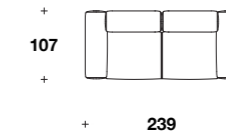

Example of composition:
DFT (ESM) + DFT (EDM)

L: 107 (42")
D: 239 (94")
H: 68 (26 2/3")
HA: 56 (22")
HS: 42 (16 2/4")