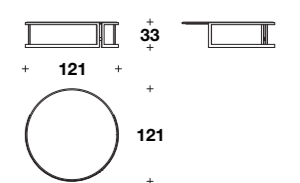

ICONIC
COFFEE AND SIDE TABLES
(p. 14-15-22-23-80-81)

Coffee table:
TCV (34)
L: 69 (27")
D: 65 (25 2/3")
H: 30 (11 3/4")

Coffee table:
TCV (35)
L: 98 (38 2/3")
D: 77 (30 1/3")
H: 25 (9 3/4")

ICONIC ROUND
COFFEE AND SIDE TABLES
(p. 27-42-43-52-53-54-55)

Side table:
TCV (52V) - TCV (52M)
L-D: Ø 57 (Ø 22 1/3")
H: 53 (21")

Coffee table:
TCV (53V) - TCV (53M)
L-D: Ø 91 (Ø 35 2/3")
H: 44 (17 1/4")

Coffee table:
TCV (54V) - TCV (54M)
L-D: Ø 121 (Ø 47 2/3")
H: 33 (13")