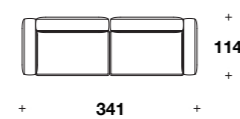

Medium seat element w/ right or left armrest:
ZIP (EDM) - ZIP (ESM)

L: 131 (51 2/3")
D: 114 (45")
H: 66 (26")
HS: 41 (16 1/4")

Maxi seat element w/ right or left armrest:
ZIP (EDX) - ZIP (ESX)

L: 171 (67 1/3")
D: 114 (45")
H: 66 (26")
HS: 41 (16 1/4")

Right or left peninsula element:
ZIP (PEND) - ZIP (PENS)

L: 171 (67 1/3")
D: 114 (45")
H: 66 (26")
HS: 41 (16 1/4")

Right or left daybed:
ZIP (DBD) - ZIP (DBS)

L: 171 (67 1/3")
D: 89 (35")
H: 66 (26")
HS: 41 (16 1/4")

Curved corner element:
ZIP (ANGC)

L: 139 (54 2/3")
D: 139 (54 2/3")
H: 66 (26")
HS: 41 (16 1/4")

Example of composition:
ZIP (ESX) + ZIP (EDX)

L: 341 (134 1/3")
D: 114 (45")
H: 66 (26")
HS: 41 (16 1/4")

Example of composition: **ZIP (PENS) + ZIP (ANGC) + ZIP (ECX) + ZIP (ECX) + ZIP (EDX)**