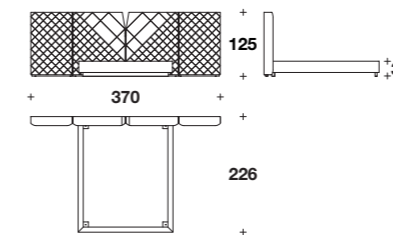

Bed for mattress 152x205 (60x80 2/3")
with headboard lateral sides:
GR1 (QUSA) + GR1 (SPO)

L: 370 (145 1/2")
D: 226 (89")
H: 125 (49 1/3")
HB: 30 (11 3/4")

Bed for mattress 185x200 (73x78 2/3")
with headboard lateral sides:
GR1 (LE2) + GR1 (SPO)