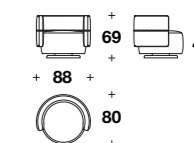

Example of composition:
ZIP (SWIA) + ZIP (SWIA/CUS2) + ZIP(SWIA)

L: 270 (106 1/3")
 D: 256 (100 2/3")
 H: 66 (26")
 HS: 49 (19 1/4")

Conversation sofa seat cushion:
ZIP (SWIA/CUS1)

L: 200 (78 2/3")
 D: 107 (42")
 H: 26 (10 1/4")

Big conversation sofa seat cushion:
ZIP (SWIA/CUS2)

L: 200 (78 2/3")
 D: 214 (84 1/3")
 H: 26 (10 1/4")

MEDUSA '95
BIG ARMCHAIR
(p. 16-17)

Big armchair:
ZIP (POLG)
L: 160 (63")
D: 114 (45")
H: 66 (26")
HS: 41 (16 1/4")

MEDUSA '95
ARMCHAIR
(p.18-19-84-85-86-87-90-91-92-94)

Armchair:
ZIP (POL)
L: 88 (34 2/3")
D: 80 (31 1/3")
H: 69 (27")
HS: 44 (17 1/4")

MEDUSA '95
OTTOMAN
(p. 73-84-85)

Ottoman:
ZIP (POU)

L: 40 (15 3/4")
D: 41 (16 1/4")
H: 43 (17")

Small rectangular ottoman
(without leather belt):
ZIP (POUP)

L: 103 (40 2/3")
D: 81 (32")
H: 41 (16 1/4")

Big rectangular ottoman
(without leather belt):
ZIP (POUG)

L: 145 (57")
D: 81 (32")
H: 41 (16 1/4")