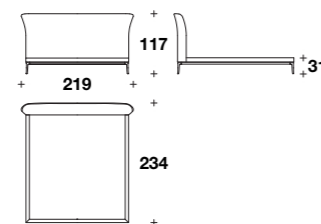

**STILETTO
BED**

(p. 76-77-78-79)

Bed for mattress 165x200 (65x78 2/3"):
HEE (LE1)

L: 199 (78 1/3")
D: 234 (92")
H: 117 (46")
HB: 31 (12 1/4")

Bed for mattress 185x200 (73x78 2/3"):
HEE (LE2)

L: 219 (86 1/3")
D: 234 (92")
H: 117 (46")
HB: 31 (12 1/4")

Bed for mattress 200x200 (78 2/3x78 2/3"):
HEE (LE7)

L: 234 (92")
D: 234 (92")
H: 117 (46")
HB: 31 (12 1/4")

Bed for mattress 152x205 (60x80 2/3"):
HEE (QUSA)

L: 186 (73 1/3")
D: 239 (94")
H: 117 (46")
HB: 31 (12 1/4")