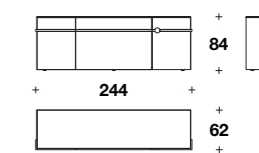

Buffet cabinet:
VMB (25)
L: 244 (96")
D: 62 (24 1/3")
H: 84 (33")