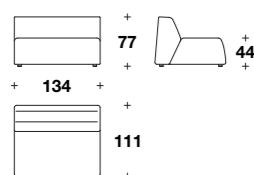

ICONIC
SECTIONAL SOFA
(p. 50-51-52-53-54-55)

**Big central element:
1V1 (ECG)**

L: 134 (52 2/3")
D: 111 (43 2/3")
H: 77 (30 1/3")
HS: 44 (17 1/4")

**Maxi element w/ right or left armrest:
1V1 (E1XD) - 1V1 (E1XS)**

L: 160 (63")
D: 111 (43 2/3")
H: 77 (30 1/3")
HA: 57 (22 1/3")
HS: 44 (17 1/4")

**Right or left curved element:
1V1 (EDC) - 1V1 (ESC)**

L: 248 (97 2/3")
D: 135 (53")
H: 77 (30 1/3")
HA: 57 (22 1/3")
HS: 44 (17 1/4")