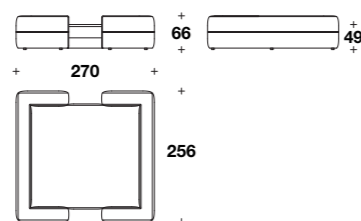

Right or left peninsula element:
ZIP (PEND) - ZIP (PENS)

L: 171 (67 1/3")
D: 114 (45")
H: 66 (26")
HS: 41 (16 1/4")

Right or left daybed:
ZIP (DBD) - ZIP (DBS)

L: 171 (67 1/3")
D: 89 (35")
H: 66 (26")
HS: 41 (16 1/4")

Curved corner element:
ZIP (ANGC)

L: 139 (54 2/3")
D: 139 (54 2/3")
H: 66 (26")
HS: 41 (16 1/4")

Example of composition:
ZIP (ESX) + ZIP (EDX)

L: 341 (134 1/3")
D: 114 (45")
H: 66 (26")
HS: 41 (16 1/4")

Example of composition: **ZIP (PENS) + ZIP (ANGC) + ZIP (ECX) + ZIP (ECX) + ZIP (EDX)**

L: 598 (235 1/2")
D: 309 (121 2/3")
H: 66 (26")
HS: 41 (16 1/4")

MEDUSA '95
CONVERSATION SOFA
 (p. 12-13-14-15)

Conversation sofa frame
 (without seat cushion):
ZIP (SWIA)

L: 256 (100 2/3")
 D: 135 (53")
 H: 66 (26")
 HS: 49 (19 1/4")

Example of composition:
ZIP (SWIA) + ZIP (SWIA/CUS2) + ZIP(SWIA)

L: 270 (106 1/3")
 D: 256 (100 2/3")
 H: 66 (26")
 HS: 49 (19 1/4")

Conversation sofa seat cushion:
ZIP (SWIA/CUS1)

L: 200 (78 2/3")
 D: 107 (42")
 H: 26 (10 1/4")