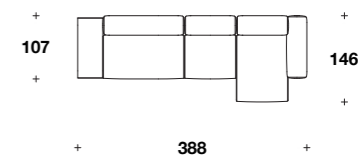

Example of composition:
TCV (48) + DFT (ECG) + DFT (ECM) + DFT (CLD)

L: 388 (153")
D: 146-107 (57 1/3-42")
H: 68 (26 2/3")
HA: 56 (22")
HS: 42 (16 2/4")