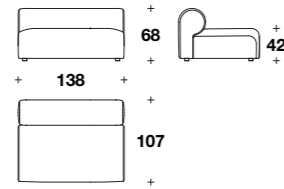

L: 178 (70")
D: 172 (67 2/3")
H: 62 (24 1/3")
HS: 43 (17")

Small ottoman:
MKL (POU)

L: 120 (47 1/3")
D: 74 (29")
H: 43 (17")

Medium ottoman:
MKL (POUP)

L: 104 (41")
D: 104 (41")
H: 43 (17")

Maxi ottoman:
MKL (POUX)

L: 27 (10 3/4")
D: 100 (39 1/3")
H: 43 (17")

Example of composition: **MKL (ECS) + MKL (ECM) + MKL (ANG) + MKL (ECM) + MKL (ECM) + MKL (POUP)**

L: 417 (164")
D: 387 (152 1/2")
H: 62 (24 1/3")
HS: 43 (17")

L: 419 (165")
D: 372 (146 1/2")
H: 62 (24 1/3")
HS: 43 (17")

Example of composition: **MKL (TAV100) + MKL (CLXS) + MKL (ECM) + MKL (ECM) + MKL (POUP)**

L: 458 (180 1/2")
D: 151 (59 1/3")
H: 62 (24 1/3")
HS: 43 (17")

Medium central element:
DFT (ECM)

L: 88 (34 2/3")
D: 107 (42")
H: 68 (26 2/3")
HS: 42 (16 2/4")

Big central element:
DFT (ECG)

L: 138 (54 1/3")
D: 107 (42")
H: 68 (26 2/3")
HS: 42 (16 2/4")

Medium right or left element:
DFT (EDM) - DFT (ESM)