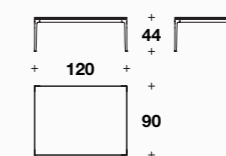

L: 120 (47 1/3")
D: 90 (35 1/3")
H: 44 (17 1/4")

Coffee table:
VTC (17)