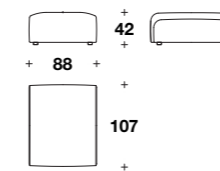

Medium central element:
DFT (ECM)

L: 88 (34 2/3")
D: 107 (42")
H: 68 (26 2/3")
HS: 42 (16 2/4")

Big central element:
DFT (ECG)

L: 138 (54 1/3")
D: 107 (42")
H: 68 (26 2/3")
HS: 42 (16 2/4")

Medium right or left element:
DFT (EDM) - DFT (ESM)

L: 120 (47 1/3")
D: 107 (42")
H: 68 (26 2/3")
HA: 56 (22")
HS: 42 (16 2/4")

Maxi right or left element:
DFT (EDX) - DFT (ESX)

L: 170 (67")
D: 107 (42")
H: 68 (26 2/3")
HA: 56 (22")
HS: 42 (16 2/4")

Right or left chaise longue:
DFT (CLD) - DFT (CLS)

L: 120 (47 1/3")
D: 146 (57 1/3")
H: 68 (26 2/3")
HA: 56 (22")
HS: 42 (16 2/4")

Couch:
DFT (COU)

L: 88 (34 2/3")
D: 107 (42")
H: 68 (26 2/3")
HS: 42 (16 2/4")

Ottoman:
DFT (POU)

L: 88 (34 2/3")
D: 107 (42")
H: 42 (16 2/4")

Example of composition:
DFT (ESM) + DFT (EDM)

L: 107 (42")
D: 239 (94")
H: 68 (26 2/3")
HA: 56 (22")
HS: 42 (16 2/4")

Example of composition:
TCV (48) + DFT (ECG) + DFT (ECM) + DFT (CLD)

L: 388 (153")
D: 146-107 (57 1/3-42")
H: 68 (26 2/3")
HA: 56 (22")
HS: 42 (16 2/4")