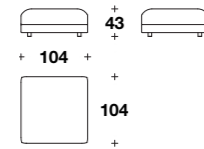

L: 152 (60")
D: 151 (59 1/3")
H: 62 (24 1/3")
HS: 43 (17")

Maxi right or left chaise longue:
MKL (CLXD) - MKL (CLXS)

L: 134 (52 2/3")
D: 151 (59 1/3")
H: 62 (24 1/3")
HS: 43 (17")

Central chaise longue:
MKL (CLC)

L: 134 (52 2/3")
D: 151 (59 1/3")
H: 62 (24 1/3")
HS: 43 (17")

Corner element:
MKL (ANG)

L: 105 (41 1/3")
D: 105 (41 1/3")
H: 62 (24 1/3")
HS: 43 (17")

Curved element w/ right or left armrest:
MKL (ECD) - MKL (ECS)

L: 178 (70")
D: 172 (67 2/3")
H: 62 (24 1/3")
HS: 43 (17")

Small ottoman:
MKL (POU)

L: 120 (47 1/3")
D: 74 (29")
H: 43 (17")

Medium ottoman:
MKL (POUP)

L: 104 (41")
D: 104 (41")
H: 43 (17")

Maxi ottoman:
MKL (POUX)

L: 134 (52 2/3")
D: 134 (52 2/3")
H: 43 (17")

Big ottoman:
MKL (POUG)

L: 149 (58 2/3")
D: 89 (35")
H: 43 (17")

Small table:
MKL (TAV80)

L: 27 (10 3/4")
D: 80 (31 1/3")
H: 43 (17")

Big small table:
MKL (TAV100)