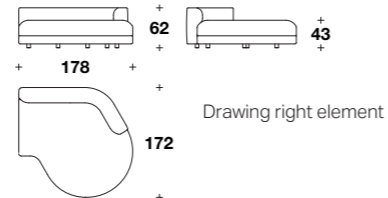

L: 152 (60")
D: 151 (59 1/3")
H: 62 (24 1/3")
HS: 43 (17")

Maxi right or left chaise longue:
MKL (CLXD) - MKL (CLXS)

L: 134 (52 2/3")
D: 151 (59 1/3")
H: 62 (24 1/3")
HS: 43 (17")

Central chaise longue:
MKL (CLC)

L: 134 (52 2/3")
D: 151 (59 1/3")
H: 62 (24 1/3")
HS: 43 (17")

Corner element:
MKL (ANG)

L: 105 (41 1/3")
D: 105 (41 1/3")
H: 62 (24 1/3")
HS: 43 (17")

Curved element w/ right or left armrest:
MKL (ECD) - MKL (ECS)

L: 178 (70")
D: 172 (67 2/3")
H: 62 (24 1/3")
HS: 43 (17")

Small ottoman:
MKL (POU)

L: 120 (47 1/3")
D: 74 (29")
H: 43 (17")

Medium ottoman:
MKL (POUP)

L: 104 (41")
D: 104 (41")
H: 43 (17")

Maxi ottoman:
MKL (POUX)