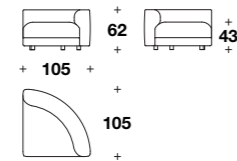

Medium central element:
MKL (ECM)

L: 104 (41")
D: 107 (42")
H: 62 (24 1/3")
HS: 43 (17")

Maxi central element:
MKL (ECX)

L: 149 (58 2/3")
D: 107 (42")
H: 62 (24 1/3")
HS: 43 (17")

Medium seat element w/ right or left armrest:
MKL (E1MD) - MKL (E1MS)

L: 122 (48")
D: 107 (42")
H: 62 (24 1/3")
HS: 43 (17")

Maxi seat element w/ right or left armrest:
MKL (E1XD) - MKL (E1XS)

L: 167 (65 2/3")
D: 107 (42")
H: 62 (24 1/3")
HS: 43 (17")

Right or left chaise longue:
MKL (CLD) - MKL (CLS)

L: 152 (60")
D: 151 (59 1/3")
H: 62 (24 1/3")
HS: 43 (17")

Maxi right or left chaise longue:
MKL (CLXD) - MKL (CLXS)

L: 134 (52 2/3")
D: 151 (59 1/3")
H: 62 (24 1/3")
HS: 43 (17")

Central chaise longue:
MKL (CLC)

L: 134 (52 2/3")
D: 151 (59 1/3")
H: 62 (24 1/3")
HS: 43 (17")

Corner element:
MKL (ANG)

L: 105 (41 1/3")
D: 105 (41 1/3")
H: 62 (24 1/3")
HS: 43 (17")

Curved element w/ right or left armrest:
MKL (ECD) - MKL (ECS)