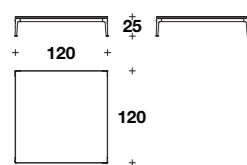

Side table:
VTC (20G)

L-D: Ø 57 (Ø 22 1/3")
H: 53 (21")

Coffee table:
VTC (21G)

L-D: Ø 91 (Ø 35 2/3")
H: 44 (17 1/4")

STILETTO OUTDOOR
COFFEE TABLES
(p. 102-103)

Low coffee table:
VTC (09)

L: 62 (24 1/3")
D: 62 (24 1/3")
H: 25 (9 3/4")

Low coffee table:
VTC (10)

L: 90 (35 1/3")
D: 90 (35 1/3")
H: 25 (9 3/4")

Low coffee table:
VTC (12)

L: 120 (47 1/3")
D: 90 (35 1/3")
H: 25 (9 3/4")

Low coffee table:
VTC (11)

L: 120 (47 1/3")
D: 120 (47 1/3")
H: 25 (9 3/4")