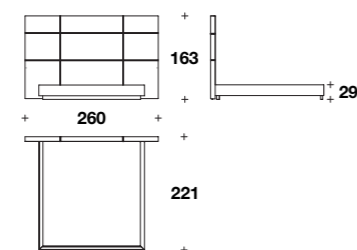

Bed for mattress 185x200 (73x78 2/3"):
GRI (LE2)

L: 260 (102 1/3")
D: 221 (87")
H: 163 (64 1/3")
HB: 29 (11 2/4")

Bed for mattress 200x200 (78 2/3x78 2/3"):
GRI (LE7)

L: 275 (108 1/3")
D: 221 (87")
H: 163 (64 1/3")
HB: 29 (11 2/4")