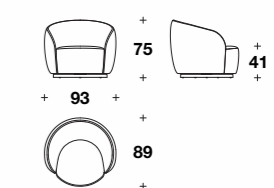

L: 160 (63")
D: 111 (43 2/3")
H: 77 (30 1/3")
HA: 57 (22 1/3")
HS: 44 (17 1/4")

**Right or left curved element:
1V1 (EDC) - 1V1 (ESC)**

L: 248 (97 2/3")
D: 135 (53")
H: 77 (30 1/3")
HA: 57 (22 1/3")
HS: 44 (17 1/4")

**Example of composition:
1V1 (E1XS) + 1V1 (E1XD)**

L: 320 (126")
D: 111 (43 2/3")
H: 77 (30 1/3")
HA: 57 (22 1/3")
HS: 44 (17 1/4")

**Example of composition:
1V1 (ESC) + 1V1 (ECG) + 1V1 (E1XD)**

L: 493 (194")
D: 212 (83 1/3")
H: 77 (30 1/3")
HA: 57 (22 1/3")
HS: 44 (17 1/4")

Small armchair:
GR1 (POL) - GR1 (POL/CUS)

L: 64 (25 1/3")
D: 60 (23 2/3")
H: 75-85 (29 2/3"-33 1/3")
HS: 49 (19 1/4")

with optional cushion and quilting

LA MEDUSA
ARMCHAIR
(p. 36-37-38-39)

Armchair:
POV (08)

L: 93 (36 2/3")
D: 89 (35")
H: 75 (29 2/3")
HA: 62 (24 1/3")
HS: 41 (16 1/4")

LA MEDUSA METAL
 ARMCHAIR
 (p. 46-47-48-49-80-81)

Armchair:
POV (07)
 L: 97 (38 1/3")
 D: 84 (33")
 H: 82 (32 1/3")
 HA: 67 (26 1/3")
 HS: 46 (18")