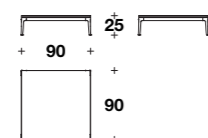

L: 90 (35 1/3")
D: 90 (35 1/3")
H: 25 (9 3/4")