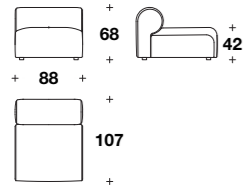

L: 178 (70")
D: 172 (67 2/3")
H: 62 (24 1/3")
HS: 43 (17")

Small ottoman:
MKL (POU)

L: 120 (47 1/3")
D: 74 (29")
H: 43 (17")

Medium ottoman:
MKL (POUP)

L: 104 (41")
D: 104 (41")
H: 43 (17")

Maxi ottoman:
MKL (POUX)

L: 27 (10 3/4")
D: 100 (39 1/3")
H: 43 (17")

Example of composition: **MKL (ECS) + MKL (ECM) + MKL (ANG) + MKL (ECM) + MKL (ECM) + MKL (POUP)**

L: 417 (164")
D: 387 (152 1/2")
H: 62 (24 1/3")
HS: 43 (17")

L: 419 (165")
D: 372 (146 1/2")
H: 62 (24 1/3")
HS: 43 (17")

Example of composition: **MKL (TAV100) + MKL (CLXS) + MKL (ECM) + MKL (ECM) + MKL (POUP)**

L: 458 (180 1/2")
D: 151 (59 1/3")
H: 62 (24 1/3")
HS: 43 (17")

Medium central element:
DFT (ECM)

L: 88 (34 2/3")
D: 107 (42")
H: 68 (26 2/3")
HS: 42 (16 2/4")

Big central element:
DFT (ECG)

L: 138 (54 1/3")
D: 107 (42")
H: 68 (26 2/3")
HS: 42 (16 2/4")

Medium right or left element:
DFT (EDM) - DFT (ESM)