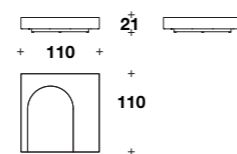

Coffee table:
TCV (53V) - TCV (53M)
L-D: Ø 91 (Ø 35 2/3")
H: 44 (17 1/4")

Coffee table:
TCV (54V) - TCV (54M)
L-D: Ø 121 (Ø 47 2/3")
H: 33 (13")

MEDUSA '95
COFFEE TABLES
(p. 29-30-31-35-44-45-48)

140

Decor coffee table:
TCV (51V)

L-D: Ø 120 (Ø 47 1/3")
H: 38 (15")

Decor coffee table:
TCV (50V)

L: 110 (43 1/3")
D: 110 (43 1/3")
H: 21 (8 1/4")

Coffee table:
TCV (51E) - TCV (51M)

L-D: Ø 120 (47 1/3")
H: 38 (15")

Coffee table:
TCV (50E) - TCV (50M)