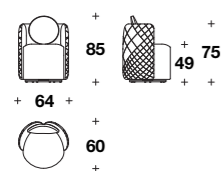

L: 160 (63")
D: 111 (43 2/3")
H: 77 (30 1/3")
HA: 57 (22 1/3")
HS: 44 (17 1/4")

**Right or left curved element:
1V1 (EDC) - 1V1 (ESC)**

L: 248 (97 2/3")
D: 135 (53")
H: 77 (30 1/3")
HA: 57 (22 1/3")
HS: 44 (17 1/4")

**Example of composition:
1V1 (E1XS) + 1V1 (E1XD)**

L: 320 (126")
D: 111 (43 2/3")
H: 77 (30 1/3")
HA: 57 (22 1/3")
HS: 44 (17 1/4")

**Example of composition:
1V1 (ESC) + 1V1 (ECG) + 1V1 (E1XD)**

L: 493 (194")
D: 212 (83 1/3")
H: 77 (30 1/3")
HA: 57 (22 1/3")
HS: 44 (17 1/4")

**Example of composition:
1V1 (ESC) + 1V1 (EDC)**

L: 400 (157 1/2")
D: 212 (83 1/3")
H: 77 (30 1/3")
HA: 57 (22 1/3")
HS: 44 (17 1/4")

Example of composition:
1V1 (E1XS) + 1V1 (ECG) + 1V1 (EDC)

LA GRECA
SMALL ARMCHAIR
(p. 95)

Small armchair:
GR1 (POL) - GR1 (POL/CUS)

L: 64 (25 1/3")
D: 60 (23 2/3")
H: 75-85 (29 2/3"-33 1/3")
HS: 49 (19 1/4")

with optional cushion and quilting

LA MEDUSA
ARMCHAIR
(p. 36-37-38-39)

Armchair:
POV (08)