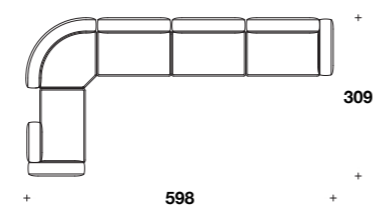

Example of composition: **ZIP (PENS) + ZIP (ANGC) + ZIP (ECX) + ZIP (ECX) + ZIP (EDX)**

L: 598 (235 1/2")
D: 309 (121 2/3")
H: 66 (26")
HS: 41 (16 1/4")