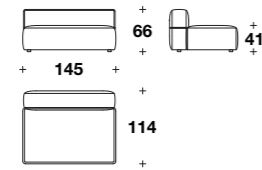

L: 93 (36 2/3")
D: 89 (35")
H: 75 (29 2/3")
HA: 62 (24 1/3")
HS: 41 (16 1/4")

LA MEDUSA METAL
 ARMCHAIR
 (p. 46-47-48-49-80-81)

Armchair:
POV (07)
 L: 97 (38 1/3")
 D: 84 (33")
 H: 82 (32 1/3")
 HA: 67 (26 1/3")
 HS: 46 (18")

Cushion w/ leather band and roll:
ZIP (CUSRUL01)
60x60 (23 2/3x23 2/3")

Medium central element:
ZIP (ECM)

L: 105 (41 1/3")
D: 114 (45")
H: 66 (26")
HS: 41 (16 1/4")

Maxi central element:
ZIP (ECX)

L: 145 (57")
D: 114 (45")
H: 66 (26")
HS: 41 (16 1/4")

Medium seat element w/ right or left armrest:
ZIP (EDM) - ZIP (ESM)

L: 131 (51 2/3")
D: 114 (45")
H: 66 (26")
HS: 41 (16 1/4")

Maxi seat element w/ right or left armrest:
ZIP (EDX) - ZIP (ESX)

L: 171 (67 1/3")
D: 114 (45")
H: 66 (26")
HS: 41 (16 1/4")

Right or left peninsula element:
ZIP (PEND) - ZIP (PENS)

L: 171 (67 1/3")
D: 114 (45")
H: 66 (26")
HS: 41 (16 1/4")

Right or left daybed:
ZIP (DBD) - ZIP (DBS)

L: 171 (67 1/3")
D: 89 (35")
H: 66 (26")
HS: 41 (16 1/4")