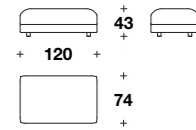

L: 122 (48")
D: 107 (42")
H: 62 (24 1/3")
HS: 43 (17")

Maxi seat element w/ right or left armrest:
MKL (E1XD) - MKL (E1XS)

L: 167 (65 2/3")
D: 107 (42")
H: 62 (24 1/3")
HS: 43 (17")

Right or left chaise longue:
MKL (CLD) - MKL (CLS)

L: 152 (60")
D: 151 (59 1/3")
H: 62 (24 1/3")
HS: 43 (17")

Maxi right or left chaise longue:
MKL (CLXD) - MKL (CLXS)

L: 134 (52 2/3")
D: 151 (59 1/3")
H: 62 (24 1/3")
HS: 43 (17")

Central chaise longue:
MKL (CLC)

L: 134 (52 2/3")
D: 151 (59 1/3")
H: 62 (24 1/3")
HS: 43 (17")

Corner element:
MKL (ANG)

L: 105 (41 1/3")
D: 105 (41 1/3")
H: 62 (24 1/3")
HS: 43 (17")

Curved element w/ right or left armrest:
MKL (ECD) - MKL (ECS)

L: 178 (70")
D: 172 (67 2/3")
H: 62 (24 1/3")
HS: 43 (17")

Small ottoman:
MKL (POU)

L: 120 (47 1/3")
D: 74 (29")
H: 43 (17")

Medium ottoman:
MKL (POUP)

L: 104 (41")
D: 104 (41")
H: 43 (17")

Maxi ottoman:
MKL (POUX)