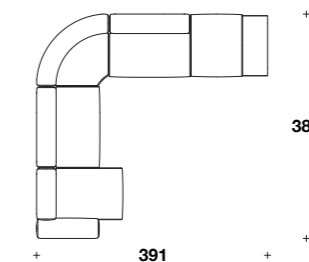

Example of composition:
DFT (CLS) + DFT (ECG) + DFT (ANG) + DFT (ECG) + DFT (POU) + TCV (48)

L: 391 (154")
D: 380 (149 1/2")
H: 68 (26 2/3")
HA: 56 (22")
HS: 42 (16 2/4")