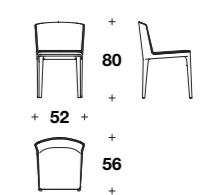

136

L: 50 (19 3/4")
D: 58 (23")
H: 86 (34")
HS: 48 (19")

MEDUSA TRONO
CHAIR
(p. 66-67)

137

L: 52 (20 1/3")
D: 56 (22")
H: 80 (31 1/3")
HS: 50 (19 3/4")