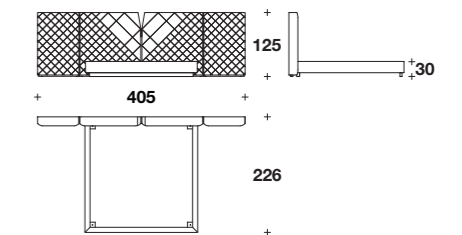

L: 405 (159 1/2")
D: 226 (89")
H: 125 (49 1/3")
HB: 30 (11 3/4")