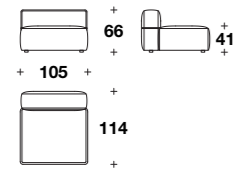

L: 160 (63")
D: 111 (43 2/3")
H: 77 (30 1/3")
HA: 57 (22 1/3")
HS: 44 (17 1/4")

**Right or left curved element:
1V1 (EDC) - 1V1 (ESC)**

L: 248 (97 2/3")
D: 135 (53")
H: 77 (30 1/3")
HA: 57 (22 1/3")
HS: 44 (17 1/4")

L: 93 (36 2/3")
D: 89 (35")
H: 75 (29 2/3")
HA: 62 (24 1/3")
HS: 41 (16 1/4")

LA MEDUSA METAL
 ARMCHAIR
 (p. 46-47-48-49-80-81)

Armchair:
POV (07)
 L: 97 (38 1/3")
 D: 84 (33")
 H: 82 (32 1/3")
 HA: 67 (26 1/3")
 HS: 46 (18")

Cushion w/ leather band and roll:
ZIP (CUSRUL01)
60x60 (23 2/3x23 2/3")

Medium central element:
ZIP (ECM)

L: 105 (41 1/3")
D: 114 (45")
H: 66 (26")
HS: 41 (16 1/4")

Maxi central element:
ZIP (ECX)

L: 145 (57")
D: 114 (45")
H: 66 (26")
HS: 41 (16 1/4")

Medium seat element w/ right or left armrest:
ZIP (EDM) - ZIP (ESM)

L: 131 (51 2/3")
D: 114 (45")
H: 66 (26")
HS: 41 (16 1/4")

Maxi seat element w/ right or left armrest:
ZIP (EDX) - ZIP (ESX)

L: 171 (67 1/3")
D: 114 (45")
H: 66 (26")
HS: 41 (16 1/4")