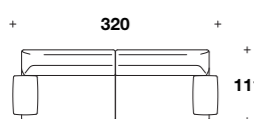

ICONIC
SECTIONAL SOFA
(p. 50-51-52-53-54-55)

**Big central element:
1V1 (ECG)**

L: 134 (52 2/3")
D: 111 (43 2/3")
H: 77 (30 1/3")
HS: 44 (17 1/4")

**Maxi element w/ right or left armrest:
1V1 (E1XD) - 1V1 (E1XS)**

L: 160 (63")
D: 111 (43 2/3")
H: 77 (30 1/3")
HA: 57 (22 1/3")
HS: 44 (17 1/4")

**Right or left curved element:
1V1 (EDC) - 1V1 (ESC)**

L: 248 (97 2/3")
D: 135 (53")
H: 77 (30 1/3")
HA: 57 (22 1/3")
HS: 44 (17 1/4")

**Example of composition:
1V1 (E1XS) + 1V1 (E1XD)**

L: 320 (126")
D: 111 (43 2/3")
H: 77 (30 1/3")
HA: 57 (22 1/3")
HS: 44 (17 1/4")

**Example of composition:
1V1 (ESC) + 1V1 (ECG) + 1V1 (E1XD)**

L: 493 (194")
D: 212 (83 1/3")
H: 77 (30 1/3")
HA: 57 (22 1/3")
HS: 44 (17 1/4")