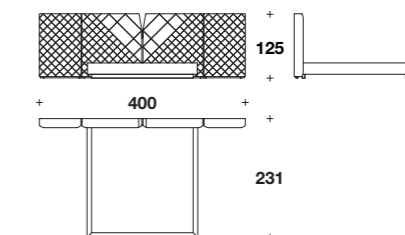

L: 400 (157 1/2")
D: 231 (91")
H: 125 (49 1/3")
HB: 30 (11 3/4")