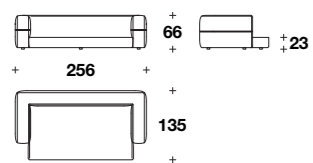

Right or left peninsula element:
ZIP (PEND) - ZIP (PENS)

L: 171 (67 1/3")
D: 114 (45")
H: 66 (26")
HS: 41 (16 1/4")

Right or left daybed:
ZIP (DBD) - ZIP (DBS)

L: 171 (67 1/3")
D: 89 (35")
H: 66 (26")
HS: 41 (16 1/4")

Curved corner element:
ZIP (ANGC)

L: 139 (54 2/3")
D: 139 (54 2/3")
H: 66 (26")
HS: 41 (16 1/4")

Example of composition:
ZIP (ESX) + ZIP (EDX)

L: 341 (134 1/3")
D: 114 (45")
H: 66 (26")
HS: 41 (16 1/4")

Example of composition: **ZIP (PENS) + ZIP (ANGC) + ZIP (ECX) + ZIP (ECX) + ZIP (EDX)**

L: 598 (235 1/2")
D: 309 (121 2/3")
H: 66 (26")
HS: 41 (16 1/4")

MEDUSA '95
CONVERSATION SOFA
 (p. 12-13-14-15)

Conversation sofa frame
 (without seat cushion):
ZIP (SWIA)

L: 256 (100 2/3")
 D: 135 (53")
 H: 66 (26")
 HS: 49 (19 1/4")

Example of composition:
ZIP (SWIA) + ZIP (SWIA/CUS2) + ZIP(SWIA)

L: 270 (106 1/3")
 D: 256 (100 2/3")
 H: 66 (26")
 HS: 49 (19 1/4")

Conversation sofa seat cushion:
ZIP (SWIA/CUS1)

L: 200 (78 2/3")
 D: 107 (42")
 H: 26 (10 1/4")