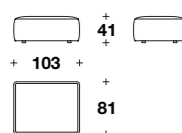

Big conversation sofa seat cushion:
ZIP (SWIA/CUS2)

L: 200 (78 2/3")
 D: 214 (84 1/3")
 H: 26 (10 1/4")

MEDUSA '95
BIG ARMCHAIR
(p. 16-17)

Big armchair:
ZIP (POLG)
L: 160 (63")
D: 114 (45")
H: 66 (26")
HS: 41 (16 1/4")

MEDUSA '95
ARMCHAIR
(p.18-19-84-85-86-87-90-91-92-94)

Armchair:
ZIP (POL)
L: 88 (34 2/3")
D: 80 (31 1/3")
H: 69 (27")
HS: 44 (17 1/4")

MEDUSA '95
OTTOMAN
(p. 73-84-85)

Ottoman:
ZIP (POU)

L: 40 (15 3/4")
D: 41 (16 1/4")
H: 43 (17")

Small rectangular ottoman
(without leather belt):
ZIP (POUP)

L: 103 (40 2/3")
D: 81 (32")
H: 41 (16 1/4")

Big rectangular ottoman
(without leather belt):
ZIP (POUG)

L: 145 (57")
D: 81 (32")
H: 41 (16 1/4")