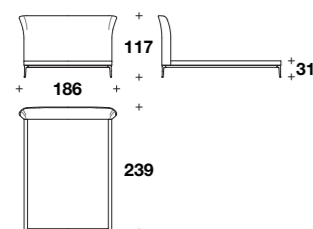

**STILETTO
BED**

(p. 76-77-78-79)

Bed for mattress 165x200 (65x78 2/3"):
HEE (LE1)

L: 199 (78 1/3")
D: 234 (92")
H: 117 (46")
HB: 31 (12 1/4")

Bed for mattress 185x200 (73x78 2/3"):
HEE (LE2)

L: 219 (86 1/3")
D: 234 (92")
H: 117 (46")
HB: 31 (12 1/4")

Bed for mattress 200x200 (78 2/3x78 2/3"):
HEE (LE7)

L: 234 (92")
D: 234 (92")
H: 117 (46")
HB: 31 (12 1/4")

Bed for mattress 152x205 (60x80 2/3"):
HEE (QUSA)

L: 186 (73 1/3")
D: 239 (94")
H: 117 (46")
HB: 31 (12 1/4")