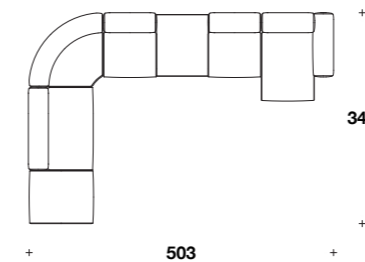

Example of composition:
DFT (POU) + DFT (ECG) + DFT (ANG) + DFT (ECM) + TCV (49) + DFT (ECM) + DFT (CLD)

L: 503 (198")
D: 348 (137")
H: 68 (26 2/3")
HA: 56 (22")
HS: 42 (16 2/4")