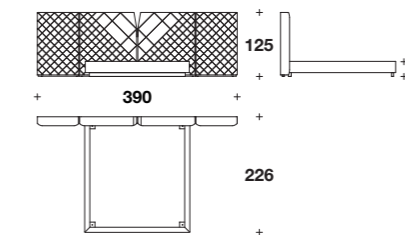

Bed for mattress 195x205 (76 2/3x80 2/3")
with headboard lateral sides:
GR1 (KUSA) + GR1 (SPO)

L: 390 (153 1/2")
D: 226 (89")
H: 125 (49 1/3")
HB: 30 (11 3/4")

Bed for mattress 200x200 (78 2/3x78 2/3")
with headboard lateral sides:
GR1 (LE7) + GR1 (SPO)