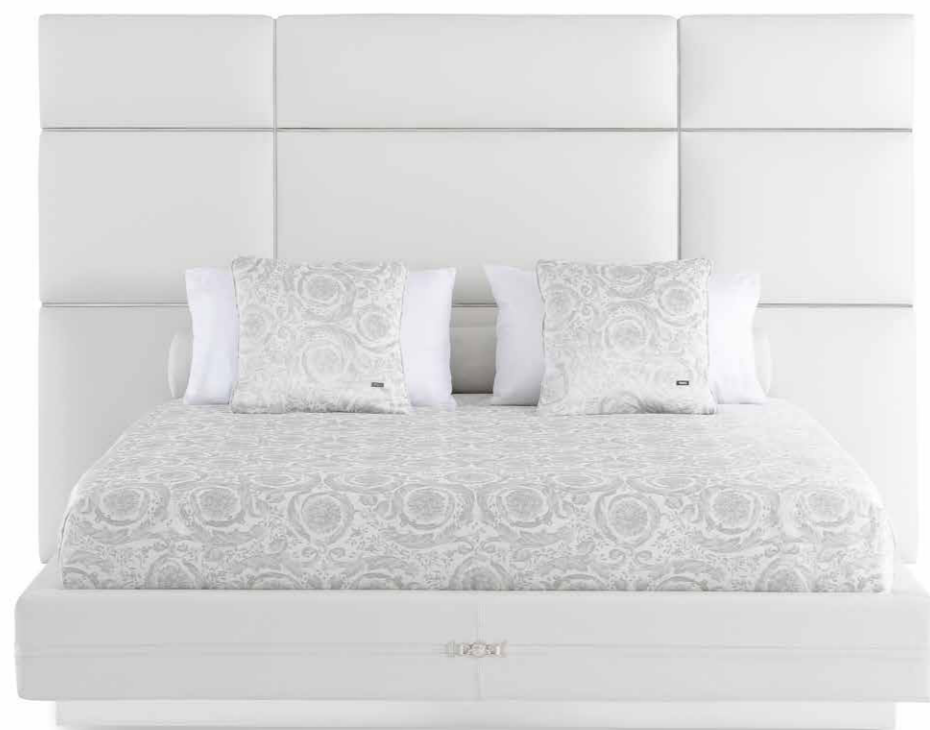

MEDUSA '95

BED

(p. 82-83-84-85)

Bed for mattress 165x200 (65x78 2/3"):
GRI (LE1)

L: 240 (94 1/3")
D: 221 (87")
H: 163 (64 1/3")
HB: 29 (11 2/4")

Bed for mattress 185x200 (73x78 2/3"):
GRI (LE2)

L: 260 (102 1/3")
D: 221 (87")
H: 163 (64 1/3")
HB: 29 (11 2/4")

Bed for mattress 200x200 (78 2/3x78 2/3"):
GRI (LE7)

L: 275 (108 1/3")
D: 221 (87")
H: 163 (64 1/3")
HB: 29 (11 2/4")

Bed for mattress 152x205 (60x80 2/3"):
GRI (QUSA)

L: 227 (89 1/3")
D: 226 (89")
H: 163 (64 1/3")
HB: 29 (11 2/4")

Bed for mattress 195x205 (76 2/3x80 2/3"):
GRI (KUSA)

L: 270 (106 1/3")
D: 226 (89")
H: 163 (64 1/3")
HB: 29 (11 2/4")