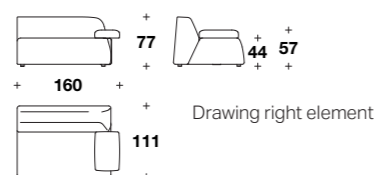

ICONIC
SECTIONAL SOFA
(p. 50-51-52-53-54-55)

**Big central element:
1V1 (ECG)**

L: 134 (52 2/3")
D: 111 (43 2/3")
H: 77 (30 1/3")
HS: 44 (17 1/4")

**Maxi element w/ right or left armrest:
1V1 (E1XD) - 1V1 (E1XS)**

L: 160 (63")
D: 111 (43 2/3")
H: 77 (30 1/3")
HA: 57 (22 1/3")
HS: 44 (17 1/4")

**Right or left curved element:
1V1 (EDC) - 1V1 (ESC)**

L: 248 (97 2/3")
D: 135 (53")
H: 77 (30 1/3")
HA: 57 (22 1/3")
HS: 44 (17 1/4")