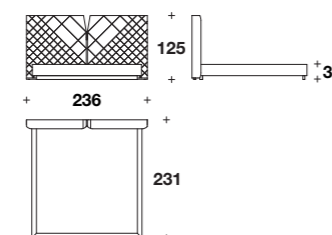

L: 236 (93")
D: 231 (91")
H: 125 (49 1/3")
HB: 30 (11 3/4")