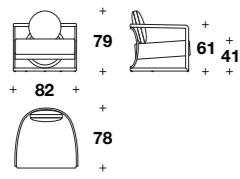

Armchair:
RR1 (POL)

L: 82 (32 1/3")
D: 78 (30 2/3")
H: 79 (31")
HA: 61 (24")
HS: 41 (16 1/4")