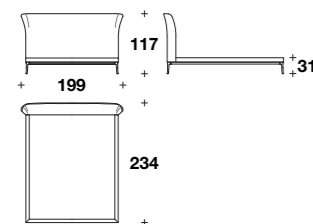

Bed for mattress 185x200 (73x78 2/3"):
GRI (LE2)

L: 260 (102 1/3")
D: 221 (87")
H: 163 (64 1/3")
HB: 29 (11 2/4")

Bed for mattress 200x200 (78 2/3x78 2/3"):
GRI (LE7)

L: 275 (108 1/3")
D: 221 (87")
H: 163 (64 1/3")
HB: 29 (11 2/4")

Bed for mattress 152x205 (60x80 2/3"):
GRI (QUSA)

L: 227 (89 1/3")
D: 226 (89")
H: 163 (64 1/3")
HB: 29 (11 2/4")

Bed for mattress 195x205 (76 2/3x80 2/3"):
GRI (KUSA)

L: 270 (106 1/3")
D: 226 (89")
H: 163 (64 1/3")
HB: 29 (11 2/4")

**STILETTO
BED**

(p. 76-77-78-79)

Bed for mattress 165x200 (65x78 2/3"):
HEE (LE1)

L: 199 (78 1/3")
D: 234 (92")
H: 117 (46")
HB: 31 (12 1/4")

Bed for mattress 185x200 (73x78 2/3"):
HEE (LE2)

L: 219 (86 1/3")
D: 234 (92")
H: 117 (46")
HB: 31 (12 1/4")