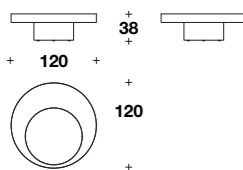

Coffee table:
TCV (34)
L: 69 (27")
D: 65 (25 2/3")
H: 30 (11 3/4")

Coffee table:
TCV (35)
L: 98 (38 2/3")
D: 77 (30 1/3")
H: 25 (9 3/4")

ICONIC ROUND
COFFEE AND SIDE TABLES
(p. 27-42-43-52-53-54-55)

Side table:
TCV (52V) - TCV (52M)
L-D: Ø 57 (Ø 22 1/3")
H: 53 (21")

Coffee table:
TCV (53V) - TCV (53M)
L-D: Ø 91 (Ø 35 2/3")
H: 44 (17 1/4")

Coffee table:
TCV (54V) - TCV (54M)
L-D: Ø 121 (Ø 47 2/3")
H: 33 (13")

MEDUSA '95
COFFEE TABLES
(p. 29-30-31-35-44-45-48)

140

Decor coffee table:
TCV (51V)

L-D: Ø 120 (Ø 47 1/3")
H: 38 (15")

Decor coffee table:
TCV (50V)

L: 110 (43 1/3")
D: 110 (43 1/3")
H: 21 (8 1/4")

Coffee table:
TCV (51E) - TCV (51M)

L-D: Ø 120 (47 1/3")
H: 38 (15")

Coffee table:
TCV (50E) - TCV (50M)