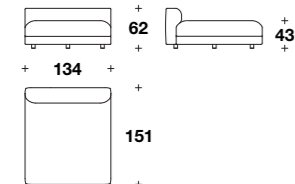

L: 122 (48")
D: 107 (42")
H: 62 (24 1/3")
HS: 43 (17")

Maxi seat element w/ right or left armrest:
MKL (E1XD) - MKL (E1XS)

L: 167 (65 2/3")
D: 107 (42")
H: 62 (24 1/3")
HS: 43 (17")

Right or left chaise longue:
MKL (CLD) - MKL (CLS)

L: 152 (60")
D: 151 (59 1/3")
H: 62 (24 1/3")
HS: 43 (17")

Maxi right or left chaise longue:
MKL (CLXD) - MKL (CLXS)

L: 134 (52 2/3")
D: 151 (59 1/3")
H: 62 (24 1/3")
HS: 43 (17")

Central chaise longue:
MKL (CLC)

L: 134 (52 2/3")
D: 151 (59 1/3")
H: 62 (24 1/3")
HS: 43 (17")

Corner element:
MKL (ANG)

L: 105 (41 1/3")
D: 105 (41 1/3")
H: 62 (24 1/3")
HS: 43 (17")

Curved element w/ right or left armrest:
MKL (ECD) - MKL (ECS)

L: 178 (70")
D: 172 (67 2/3")
H: 62 (24 1/3")
HS: 43 (17")

Small ottoman:
MKL (POU)

L: 120 (47 1/3")
D: 74 (29")
H: 43 (17")

Medium ottoman:
MKL (POUP)

L: 104 (41")
D: 104 (41")
H: 43 (17")

Maxi ottoman:
MKL (POUX)