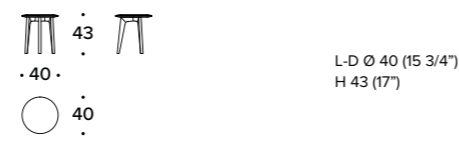

OPERA design Club House Italia Team
Side tables

L-D Ø 40 (15 3/4")
H 43 (17")

SIDE TABLE: CTT (04P/1)