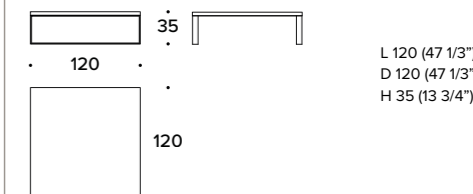

L 120 (47 1/3")
D 120 (47 1/3")
H 35 (13 3/4")

COFFEE TABLE: CTT (07/1)