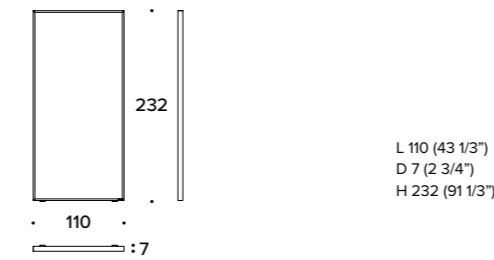

SPECCHIO DA PARETE / WALL MIRROR: TRM (02)

L 110 (43 1/3")
D 7 (2 3/4")
H 232 (91 1/3")

SPECCHIO / MIRROR: TRM (01)