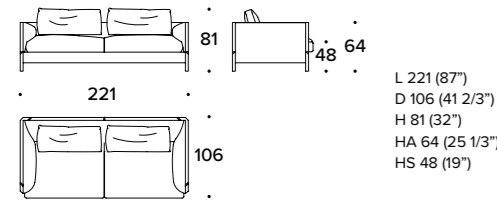

CHECK	- p. 155
FIELD	- p. 155
SMARTY	- p. 155

Decoration & gifts

BOX	- p. 156
PHOTO FRAME	- p. 156
RING VASES	- p. 156

BAND LITE design Carlo Colombo

Divano / Sofa

DIVANO 3 POSTI / 3 SEATER SOFA: NBN (D3)

DIVANO 4 POSTI / 4 SEATER SOFA: NBN (D4)