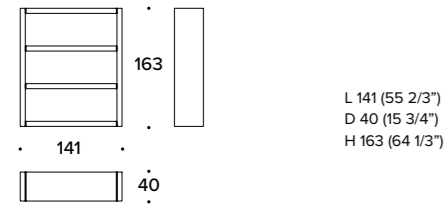

WADY design Club House Italia Team
Libreria / Bookshelf

LIBRERIA / BOOKSHELF: MBT (13)