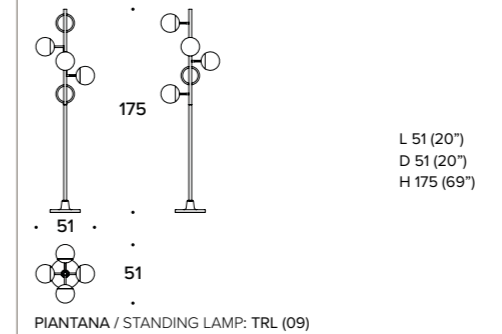

LAMPADA DA TAVOLO / TABLE LAMP: TRL (12)

L 51 (20")
D 51 (20")
H 175 (69")