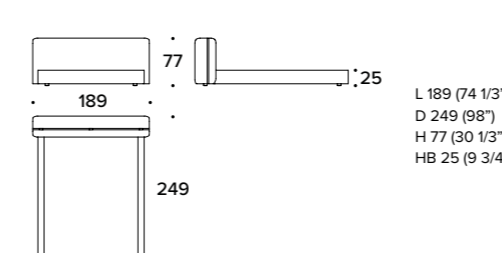

MODERGEN design Club House Italia Team

Letto / Bed

LETTO PER MATERASSO / BED FOR MATTRESS
165x200 (65x78 2/3\"/>

LETTO PER MATERASSO / BED FOR MATTRESS
185x200 (73x78 2/3\"/>

LETTO PER MATERASSO / BED FOR MATTRESS
200x200 (78 2/3x78 2/3\"/>