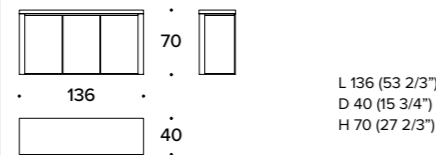

L 136 (53 2/3")
D 40 (15 3/4")
H 70 (27 2/3")

BIG: CONSOLLE / CONSOLE: COT (01/2)