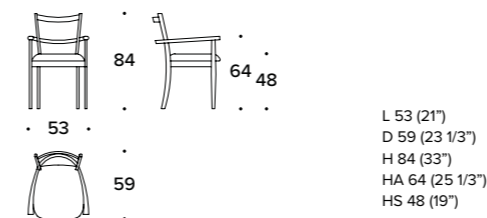

AGNESE design Carlo Colombo

Sedia / Chair