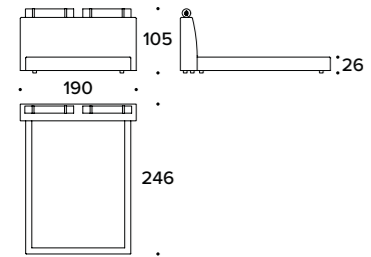

L 190 (74 2/3")
D 246 (97")
H 105 (41 1/3")
HB 26 (10 1/4")

LETTO PER MATERASSO / BED FOR MATTRESS
QUEEN USA 152x205 (60x80 2/3"); ELN (QUSA)