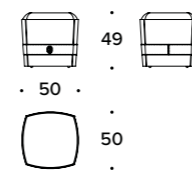

POUF 414 design Club House Italia Team

Pouf / Ottoman

L 50 (19 3/4")
D 50 (19 3/4")
H 49 (19 1/4")

POUF / OTTOMAN: TPU (02B)