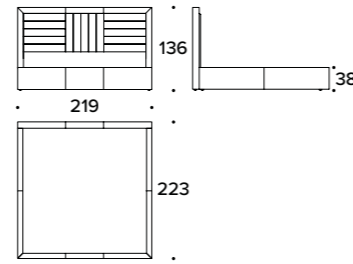

Letto / Bed

L 184 (72 1/3")
D 223 (87 2/3")
H 136 (53 2/3")
HB 38 (15")

LETTO PER MATERASSO / BED FOR MATTRESS
165x200 (65x78 2/3"): IAA (LE1)

L 171 (67 1/3")
D 228 (89 2/3")
H 136 (53 2/3")
HB 38 (15")

LETTO PER MATERASSO / BED FOR MATTRESS
QUEEN USA 152x205 (60x80 2/3"): IAA (QUSA)

L 203 (80")
D 223 (87 2/3")
H 136 (53 2/3")
HB 38 (15")

LETTO PER MATERASSO / BED FOR MATTRESS
185x200 (73x78 2/3"): IAA (LE2)

L 214 (84 1/3")
D 228 (89 2/3")
H 136 (53 2/3")
HB 38 (15")

LETTO PER MATERASSO / BED FOR MATTRESS
KING USA 195x205 (76 2/3x80 2/3"): IAA (KUSA)