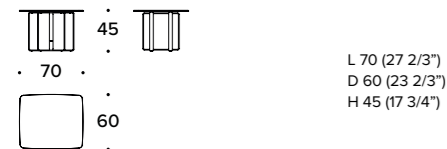

L 70 (27 2/3")
D 60 (23 2/3")
H 45 (17 3/4")

SIDE TABLE
CTT (18V/1) - TOP IN SPECCHIO / MIRROR TOP
CTT (18M/1) - TOP IN MARMO / MARBLE TOP

L 130 (51 1/3")
D 80 (31 1/3")
H 35 (13 3/4")

COFFEE TABLE
CTT (18V/2) - TOP IN SPECCHIO / MIRROR TOP
CTT (18M/2) - TOP IN MARMO / MARBLE TOP