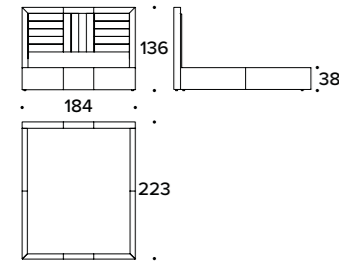

Letto / Bed

L 184 (72 1/3")
D 223 (87 2/3")
H 136 (53 2/3")
HB 38 (15")

LETTO PER MATERASSO / BED FOR MATTRESS
165x200 (65x78 2/3"): IAA (LE1)

L 171 (67 1/3")
D 228 (89 2/3")
H 136 (53 2/3")
HB 38 (15")

LETTO PER MATERASSO / BED FOR MATTRESS
QUEEN USA 152x205 (60x80 2/3"): IAA (QUSA)