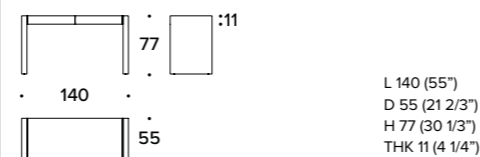

Vassoio girevole / Revolving tray

VASSOIO GIREVOLE / REVOLVING TRAY: 1TV (GIR02M)

VASSOIO GIREVOLE / REVOLVING TRAY: 1TV (GIR01M)

WADY DESK design Club House Italia Team

Scrivania / Writing-desk

SCRIVANIA / WRITING-DESK: TTV (23)