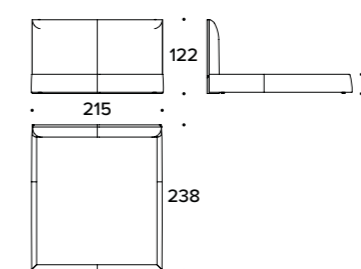

L 215 (84 2/3")
D 238 (93 2/3")
H 122 (48")
HB 32 (12 2/4")

LETTO PER MATERASSO / BED FOR MATTRESS
KING USA 195x205 (76 2/3x80 2/3"): EDM (KUSA)