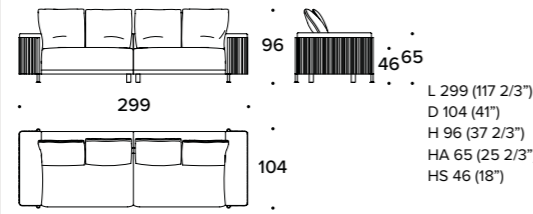

DIVANO 4 POSTI IN 2 ELEMENTI / 4 SEATER SOFA IN 2 ELEMENTS: 1CO (D4)