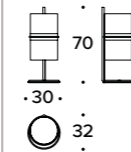

L 20 (7 3/4")
D 22 (8 3/4")
H 43 (17")

LAMPADA DA TAVOLO NOTTE / BEDSIDE TABLE LAMP: TRL (21)