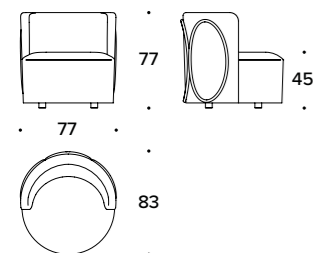

OVAL design Carlo Colombo

Poltrona / Armchair

L 77 (30 1/3")
D 77 (30 1/3")
H 83 (32 2/3")
HS 45 (17 3/4")

POLTRONA / ARMCHAIR: POT (21)