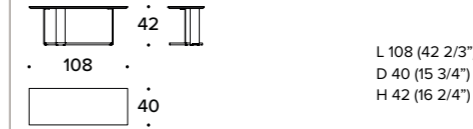

L 108 (42 2/3")
D 40 (15 3/4")
H 42 (16 2/4")

RECTANGULAR LOW SIDE TABLE: CTT (17M/5)