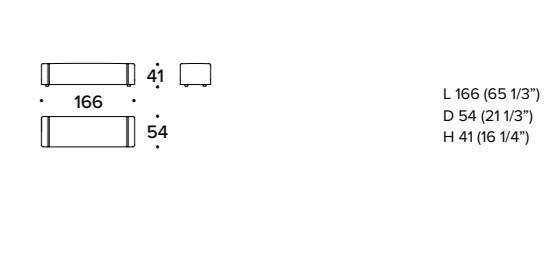

POUF-PANCA / OTTOMAN-BENCH: DEN (PAN)