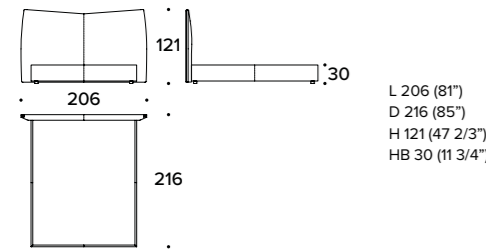

MARYL design Carlo Colombo

Letto / Bed

LETTO PER MATERASSO / BED FOR MATTRESS
165x200 (65x78 2/3\"/>