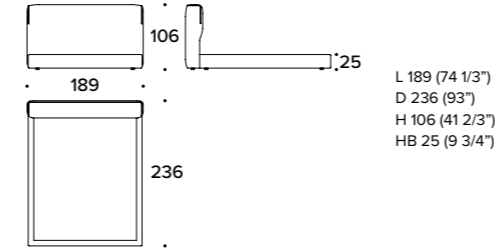

HAPP design Carlo Colombo

Letto / Bed

LETTO PER MATERASSO / BED FOR MATTRESS
165x200 (65x78 2/3"): GON (LE1)