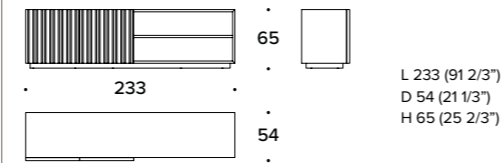

DEVEN design Carlo Colombo
Cabinet alto / Tall cabinet

CABINET ALTO / TALL CABINET: MBT (19E)

DEVEN design Carlo Colombo
Sideboard

SMALL SIDEBOARD: MBT (21E)

BIG SIDEBOARD: MBT (20E)

DEVEN design Carlo Colombo
Cassettiera / Chest of drawers