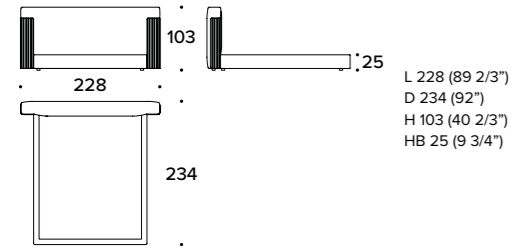

DEVEN design Carlo Colombo

Letto / Bed

LETTO PER MATERASSO / BED FOR MATTRESS
165x200 (65x78 2/3"): 1CO (LE1)