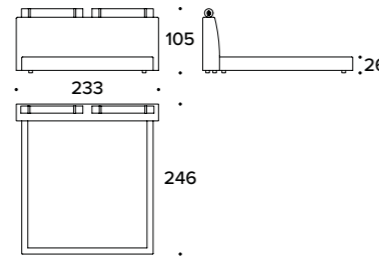

L 233 (91 2/3")
D 246 (97")
H 105 (41 1/3")
HB 26 (10 1/4")

LETTO PER MATERASSO / BED FOR MATTRESS
KING USA 195x205 (76 2/3x80 2/3"); ELN (KUSA)