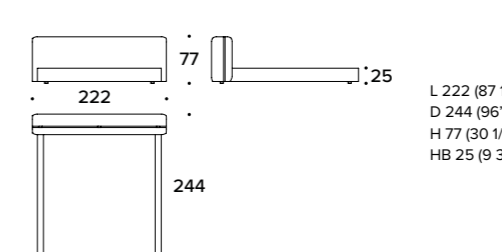

LETTO PER MATERASSO / BED FOR MATTRESS
185x200 (73x78 2/3\"/>