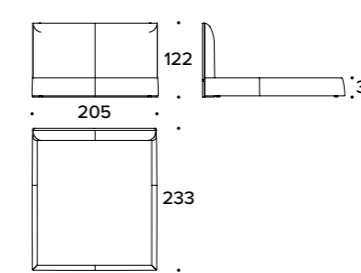

L 205 (80 2/3")
D 233 (91 2/3")
H 122 (48")
HB 32 (12 2/4")

LETTO PER MATERASSO / BED FOR MATTRESS
185x200 (73x78 2/3"): EDM (LE2)