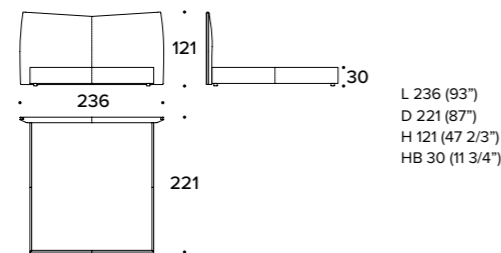

LETTO PER MATERASSO / BED FOR MATTRESS
KING USA 195x205 (76 2/3x80 2/3\"/>

OPTIONAL RUNNER: SET 2 PEZZI / 2 PIECES SET: DLS (LE/OPT)