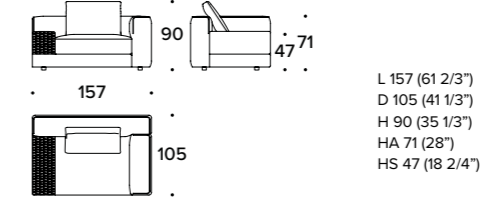

ELEMENTO 1 POSTO CON BRACCIOLO DX O SX E POUF / 1 SEATER ELEMENT WITH RIGHT OR LEFT ARMREST AND OTTOMAN: GON (EPOUBRD) - GON (EPOUBRS) / DRAWING: RIGHT ELEMENT