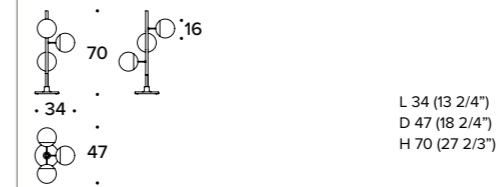

LAMPADA DA TAVOLO NOTTE / BEDSIDE TABLE LAMP: TRL (11)

L 34 (13 2/4")
D 47 (18 2/4")
H 70 (27 2/3")