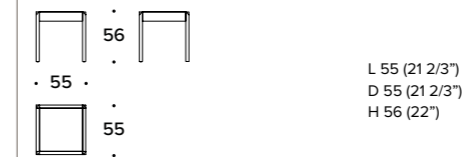

SIDE TABLE
CTT (06M/4) - TOP IN MARMO / MARBLE TOP