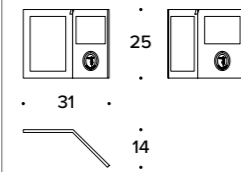

PHOTO FRAME

Portafoto / Photo frame

L 31 (12 1/4")
D 14 (5 2/4")
H 25 (9 3/4")

CCT (1/1)