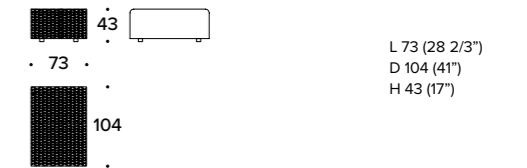

BIG: POUF RETTANGOLARE / RECTANGULAR OTTOMAN: TPU (06)