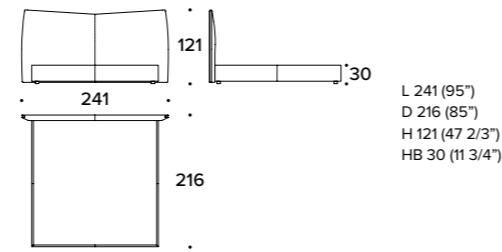

MARYL design Carlo Colombo

Letto / Bed

LETTO PER MATERASSO / BED FOR MATTRESS
165x200 (65x78 2/3\"/>

LETTO PER MATERASSO / BED FOR MATTRESS
185x200 (73x78 2/3\"/>

LETTO PER MATERASSO / BED FOR MATTRESS
200x200 (78 2/3x78 2/3\"/>