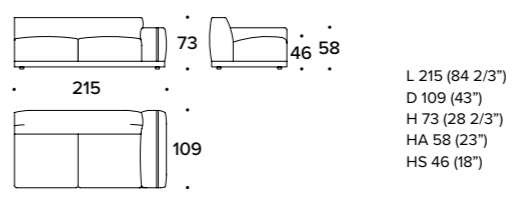

ELEMENTO 3 POSTI CON BRACCIOLO DX O SX / 3 SEATER ELEMENT WITH RIGHT OR LEFT ARMREST: 1BL (E3D) - 1BL (E3S) DRAWING: RIGHT ELEMENT