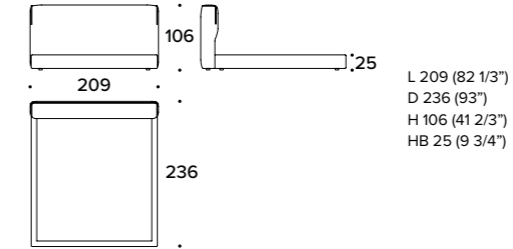

LETTO PER MATERASSO / BED FOR MATTRESS
185x200 (73x78 2/3"): GON (LE2)