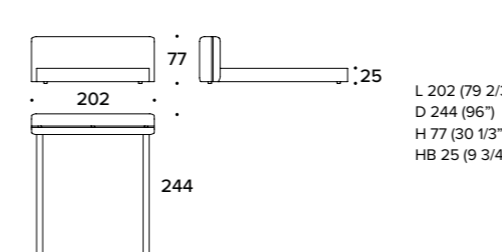

MODERGEN design Club House Italia Team

Letto / Bed

LETTO PER MATERASSO / BED FOR MATTRESS
165x200 (65x78 2/3\"/>