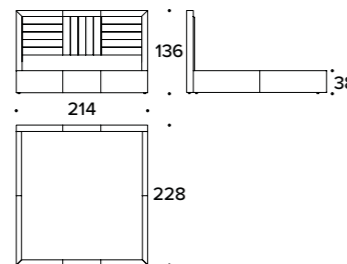

Letto / Bed

L 184 (72 1/3")
D 223 (87 2/3")
H 136 (53 2/3")
HB 38 (15")

LETTO PER MATERASSO / BED FOR MATTRESS
165x200 (65x78 2/3"): IAA (LE1)

L 171 (67 1/3")
D 228 (89 2/3")
H 136 (53 2/3")
HB 38 (15")

LETTO PER MATERASSO / BED FOR MATTRESS
QUEEN USA 152x205 (60x80 2/3"): IAA (QUSA)

L 203 (80")
D 223 (87 2/3")
H 136 (53 2/3")
HB 38 (15")

LETTO PER MATERASSO / BED FOR MATTRESS
185x200 (73x78 2/3"): IAA (LE2)

L 214 (84 1/3")
D 228 (89 2/3")
H 136 (53 2/3")
HB 38 (15")

LETTO PER MATERASSO / BED FOR MATTRESS
KING USA 195x205 (76 2/3x80 2/3"): IAA (KUSA)