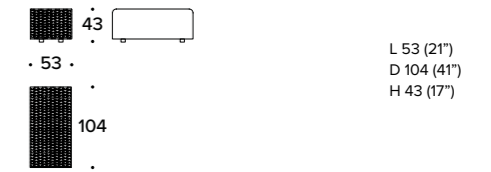

POUF RETTANGOLARE / RECTANGULAR OTTOMAN: TPU (04)