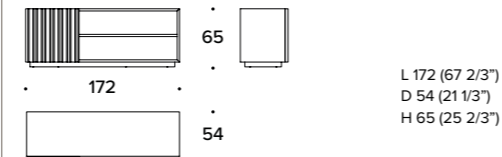

DEVEN design Carlo Colombo
Sideboard

SMALL SIDEBOARD: MBT (21E)