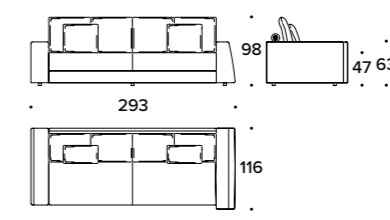

DIVANO ANGOLARE 1 POSTO CON BRACCIOLLO DX O SX / 1 SEATER CORNER SOFA WITH RIGHT OR LEFT ARMREST: ELN (AD1AD) - ELN (AD1AS) / DRAWING: RIGHT ELEMENT

L 293 (115 1/3")
D 116 (45 2/3")
H 98 (38 2/3")
HA 63 (24 2/3")
HS 47 (18 2/4")