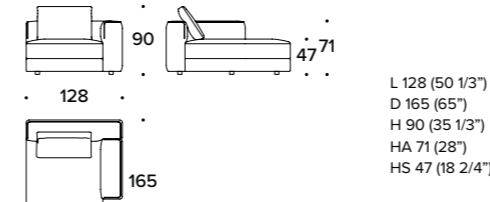

CHAISE LONGUE 1 POSTO CON BRACCIOLO DX O SX / 1 SEATER CHAISE LONGUE WITH RIGHT OR LEFT ARMREST: GON (CLD) - GON (CLS) / DRAWING: RIGHT ELEMENT