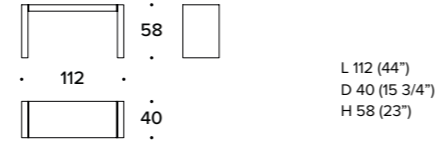

WADY design Club House Italia Team
Consolle / Console

L 112 (44")
D 40 (15 3/4")
H 58 (23")

BIG: CONSOLLE / CONSOLE: COT (02/1)