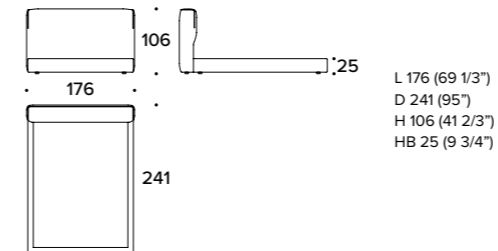

LETTO PER MATERASSO / BED FOR MATTRESS
QUEEN USA 152x205 (60x80 2/3"): GON (QUSA)