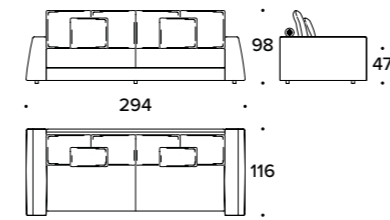

DIVANO 2 POSTI / 2 SEATER SOFA: ELN (AD2)

L 294 (115 2/3")
D 116 (45 2/3")
H 98 (38 2/3")
HA 63 (24 2/3")
HS 47 (18 2/4")