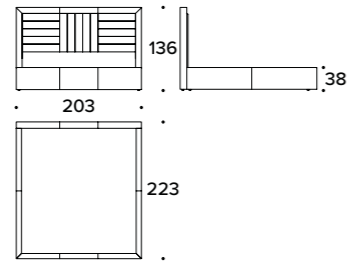

Letto / Bed

L 184 (72 1/3")
D 223 (87 2/3")
H 136 (53 2/3")
HB 38 (15")

LETTO PER MATERASSO / BED FOR MATTRESS
165x200 (65x78 2/3"): IAA (LE1)

L 171 (67 1/3")
D 228 (89 2/3")
H 136 (53 2/3")
HB 38 (15")

LETTO PER MATERASSO / BED FOR MATTRESS
QUEEN USA 152x205 (60x80 2/3"): IAA (QUSA)

L 203 (80")
D 223 (87 2/3")
H 136 (53 2/3")
HB 38 (15")

LETTO PER MATERASSO / BED FOR MATTRESS
185x200 (73x78 2/3"): IAA (LE2)

L 214 (84 1/3")
D 228 (89 2/3")
H 136 (53 2/3")
HB 38 (15")

LETTO PER MATERASSO / BED FOR MATTRESS
KING USA 195x205 (76 2/3x80 2/3"): IAA (KUSA)