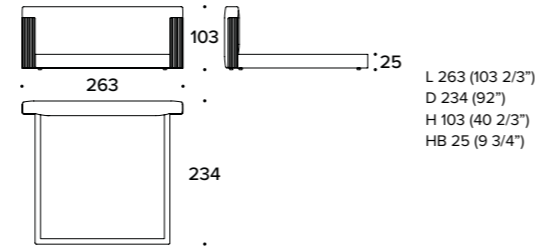

LETTO PER MATERASSO / BED FOR MATTRESS
200x200 (78 2/3x78 2/3"): 1CO (LE7)