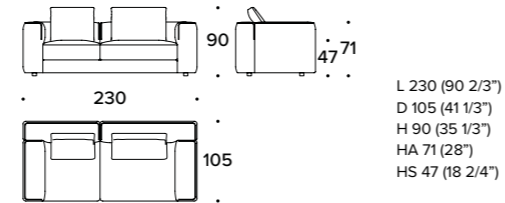

DIVANO ANGOLARE 3 POSTI CON BRACCIOLO DX O SX / 3 SEATER CORNER SOFA WITH RIGHT OR LEFT ARMREST: GON (A3BRD) - GON (A3BRS) / DRAWING: RIGHT ELEMENT