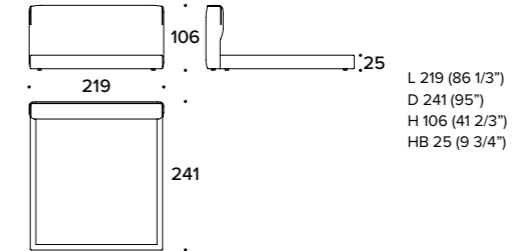

POUF-PANCA / OTTOMAN-BENCH: TPU (08)

LETTO PER MATERASSO / BED FOR MATTRESS
KING USA 195x205 (76 2/3x80 2/3"): GON (KUSA)