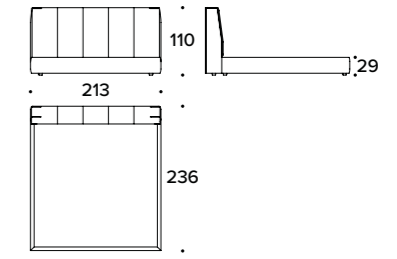

L 213 (84")
D 236 (93")
H 110 (43 1/3")
HB 29 (11 2/4")

LETTO PER MATERASSO / BED FOR MATTRESS
200x200 (78 2/3x78 2/3"); SQU (LE7)