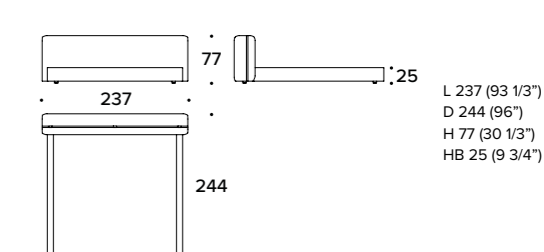

MODERGEN design Club House Italia Team

Letto / Bed

LETTO PER MATERASSO / BED FOR MATTRESS
165x200 (65x78 2/3\"/>

LETTO PER MATERASSO / BED FOR MATTRESS
185x200 (73x78 2/3\"/>

LETTO PER MATERASSO / BED FOR MATTRESS
200x200 (78 2/3x78 2/3\"/>