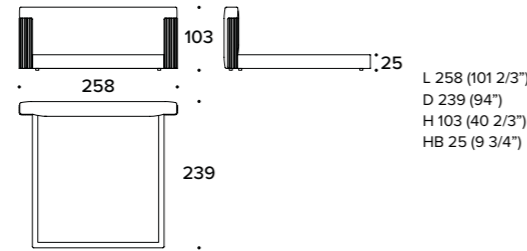

LETTO PER MATERASSO / BED FOR MATTRESS
KING USA 195x205 (76 2/3x80 2/3"): 1CO (KUSA)