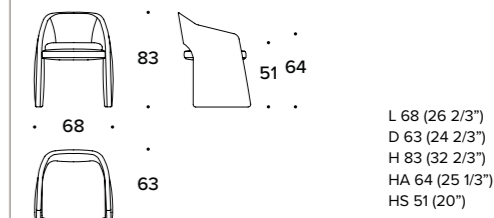

Sedia / Chair

SEDIA / CHAIR: SDT (9)

LARZIA design Carlo Colombo

Sedia / Chair

SEDIA / CHAIR: SDT (6A)

LIUBIS design Carlo Colombo

Poltroncina / Small armchair

POLTRONCINA CON BRACCIOLI /
SMALL ARMCHAIR WITH ARMRESTS: POT (9B)**SADDLE** design Club House Italia Team