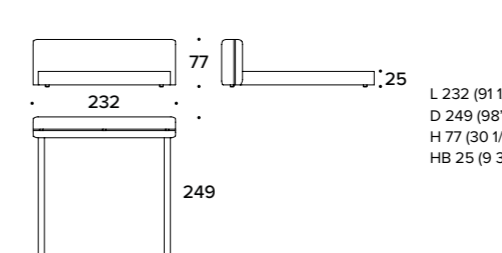

LETTO PER MATERASSO / BED FOR MATTRESS
KING USA 195x205 (76 2/3x80 2/3\"/>