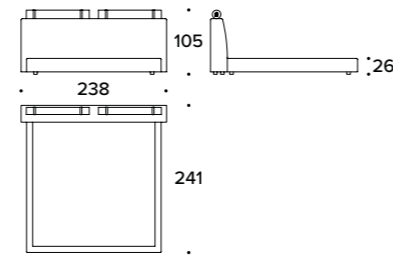

L 238 (93 2/3")
D 241 (95")
H 105 (41 1/3")
HB 26 (10 1/4")

LETTO PER MATERASSO / BED FOR MATTRESS
200x200 (78 2/3x78 2/3"); ELN (LE7)