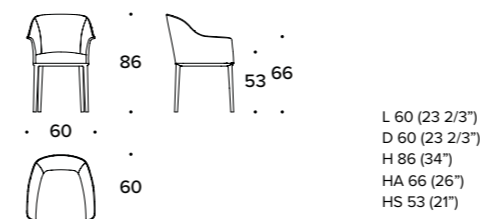

AGNESE design Carlo Colombo

Sedia / Chair

SEDIA / CHAIR: SDT (2)

ANABEL design Carlo Colombo

Sedia / Chair

SEDIA / CHAIR: SDT (11)

SEDIA CON BRACCIOLI / CHAIR WITH ARMRESTS: SDT (11B)

BRIZIA design Carlo Colombo