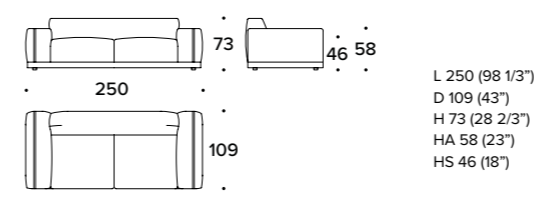

MODERGEN design Club House Italia Team

Divano / Sofa

DIVANO 3 POSTI / 3 SEATER SOFA: 1BL (D3)