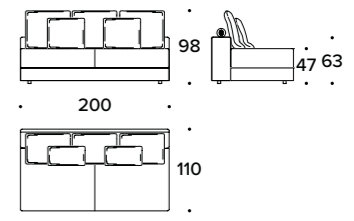

LIAM II design Carlo Colombo

Divano / Sofa

L 254 (100")
D 116 (45 2/3")
H 98 (38 2/3")
HA 63 (24 2/3")
HS 47 (18 2/4")

L 256 (100 2/3")
D 116 (45 2/3")
H 98 (38 2/3")
HA 63 (24 2/3")
HS 47 (18 2/4")

L 200 (78 2/3")
D 110 (43 1/3")
H 98 (38 2/3")
HA 63 (24 2/3")
HS 47 (18 2/4")