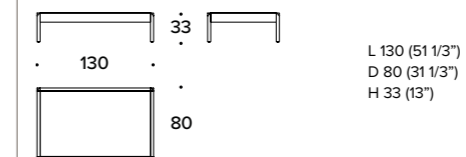

CASSETTIERA / CHEST OF DRAWERS: MBT (22)

BAND design Carlo Colombo
Coffee and side tables

SIDE TABLE
CTT (06M/3) - TOP IN MARMO / MARBLE TOP

SIDE TABLE
CTT (06M/4) - TOP IN MARMO / MARBLE TOP

COFFEE TABLE
CTT (06M/1) - TOP IN MARMO / MARBLE TOP