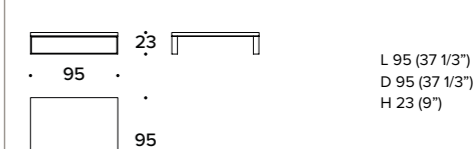

TECNO design Club House Italia Team
Coffee tables

L 95 (37 1/3")
D 95 (37 1/3")
H 23 (9")

COFFEE TABLE: CTT (07/2)