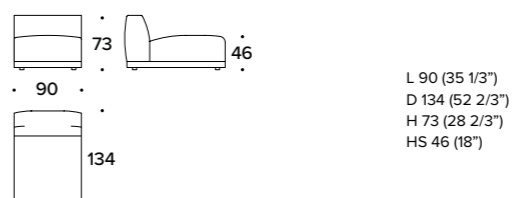

COMFORT: ELEMENTO CENTRALE 1 POSTO / 1 SEATER CENTRAL ELEMENT: 1BL (ECPC)