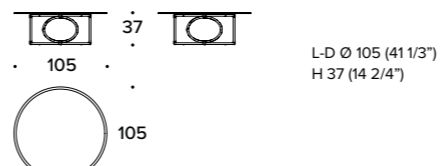

L-D Ø 105 (41 1/3")
H 37 (14 2/4")

COFFEE TABLE
CTT (22M) - TOP IN MARMO / MARBLE TOP
CTT (22V) - TOP IN VETRO / GLASS TOP