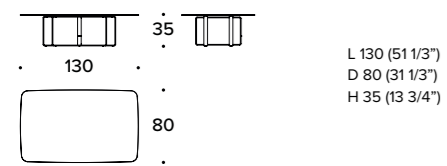

L 70 (27 2/3")
D 60 (23 2/3")
H 45 (17 3/4")

SIDE TABLE
CTT (18V/1) - TOP IN SPECCHIO / MIRROR TOP
CTT (18M/1) - TOP IN MARMO / MARBLE TOP

L 130 (51 1/3")
D 80 (31 1/3")
H 35 (13 3/4")

COFFEE TABLE
CTT (18V/2) - TOP IN SPECCHIO / MIRROR TOP
CTT (18M/2) - TOP IN MARMO / MARBLE TOP