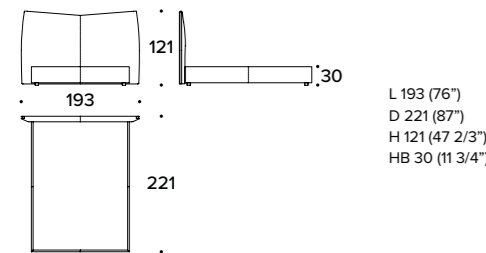

MARYL design Carlo Colombo

Letto / Bed

LETTO PER MATERASSO / BED FOR MATTRESS
165x200 (65x78 2/3\"/>

LETTO PER MATERASSO / BED FOR MATTRESS
185x200 (73x78 2/3\"/>

LETTO PER MATERASSO / BED FOR MATTRESS
200x200 (78 2/3x78 2/3\"/>