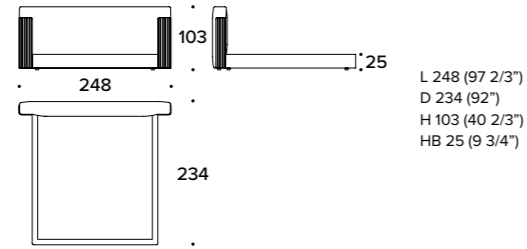

L 220 (86 2/3")
D 233 (91 2/3")
H 122 (48")
HB 32 (12 2/4")

LETTO PER MATERASSO / BED FOR MATTRESS
200x200 (78 2/3x78 2/3"): EDM (LE7)

DEVEN design Carlo Colombo

Letto / Bed

LETTO PER MATERASSO / BED FOR MATTRESS
165x200 (65x78 2/3"): 1CO (LE1)