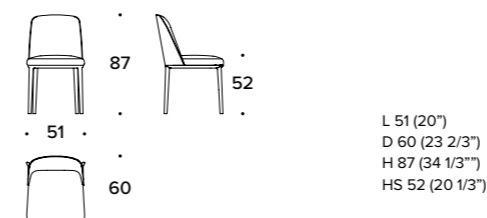

ANABEL design Carlo Colombo

Sedia / Chair