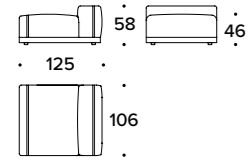

L 125 (49 1/3")
D 106 (41 2/3")
H 58 (23")
HS 46 (18")

POUF QUADRATO CON BRACCIOLO / SQUARE OTTOMAN WITH ARMREST: 1BL (POUG)