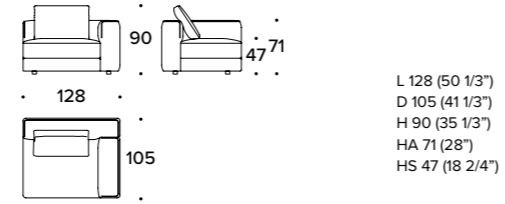

DEVEN design Carlo Colombo

Divano / Sofa

DIVANO 3 POSTI / 3 SEATER SOFA: 1CO (D3)

DIVANO 4 POSTI IN 2 ELEMENTI / 4 SEATER SOFA IN 2 ELEMENTS: 1CO (D4)

HAPP design Carlo Colombo

Divano / Sofa

DIVANO 3 POSTI / 3 SEATER SOFA: GON (D3)