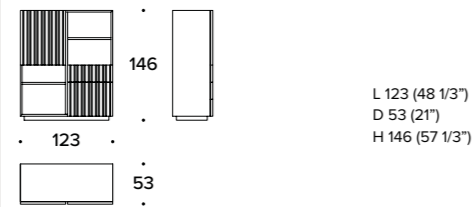

DEVEN design Carlo Colombo
Cabinet alto / Tall cabinet

CABINET ALTO / TALL CABINET: MBT (19E)