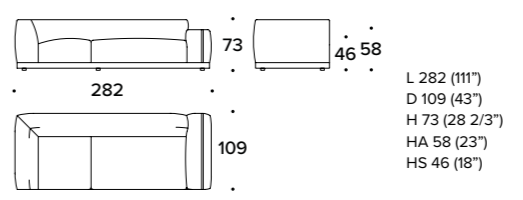

DIVANO ANGOLARE 3 POSTI CON BRACCIOLO DX O SX / 3 SEATER CORNER SOFA WITH RIGHT OR LEFT ARMREST: 1BL (D3AD) - 1BL (D3AS) / DRAWING: RIGHT ELEMENT