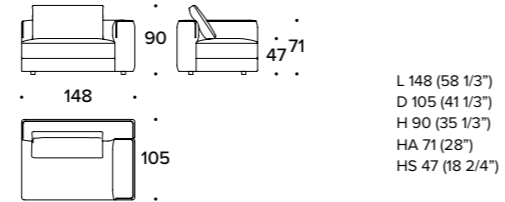

BIG: ELEMENTO 1 POSTO CON BRACCIOLO DX O SX / 1 SEATER ELEMENT WITH RIGHT OR LEFT ARMREST: GON (EDG) - GON (ESG) / DRAWING: RIGHT ELEMENT