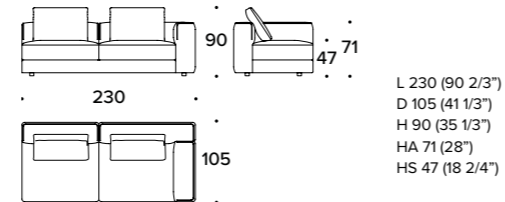

ELEMENTO 3 POSTI CON BRACCIOLO DX O SX / 3 SEATER ELEMENT WITH RIGHT OR LEFT ARMREST: GON (E3D) - GON (E3S) / DRAWING: RIGHT ELEMENT