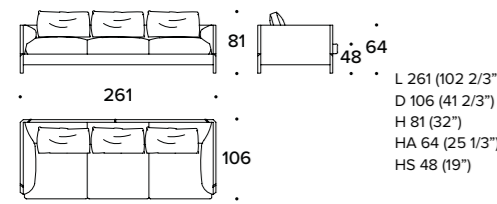

CHECK	- p. 155
FIELD	- p. 155
SMARTY	- p. 155

Decoration & gifts

BOX	- p. 156
PHOTO FRAME	- p. 156
RING VASES	- p. 156

BAND LITE design Carlo Colombo

Divano / Sofa

DIVANO 3 POSTI / 3 SEATER SOFA: NBN (D3)

DIVANO 4 POSTI / 4 SEATER SOFA: NBN (D4)