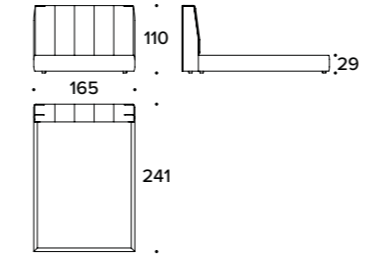

L 165 (65")
D 241 (95")
H 110 (43 1/3")
HB 29 (11 2/4")

LETTO PER MATERASSO / BED FOR MATTRESS
QUEEN USA 152x205 (60x80 2/3"); SQU (QUSA)