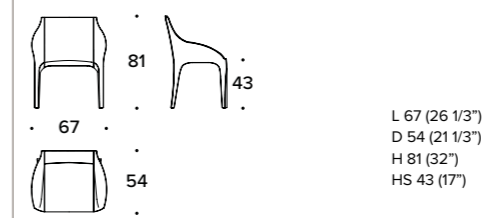

BRIZIA design Carlo Colombo

Sedia / Chair