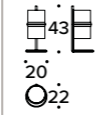

TIUBET design Lorenzo Remedi

Luci / Lighting