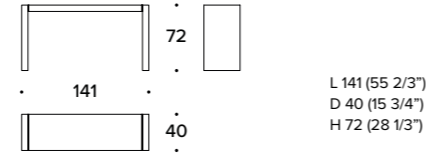

L 141 (55 2/3")
D 40 (15 3/4")
H 72 (28 1/3")

BIG: CONSOLLE / CONSOLE: COT (02/2)