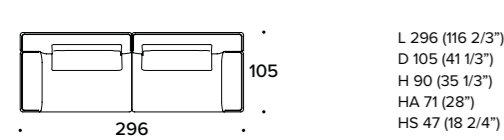

HAPP design Carlo Colombo

Sectional sofa

L 296 (116 2/3")
D 105 (41 1/3")
H 90 (35 1/3")
HA 71 (28")
HS 47 (18 2/4")