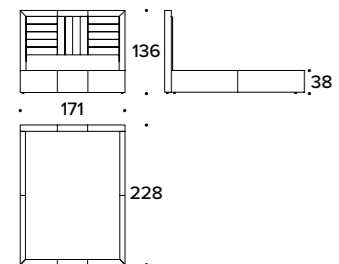

Letto / Bed

L 184 (72 1/3")
D 223 (87 2/3")
H 136 (53 2/3")
HB 38 (15")

LETTO PER MATERASSO / BED FOR MATTRESS
165x200 (65x78 2/3"): IAA (LE1)

L 171 (67 1/3")
D 228 (89 2/3")
H 136 (53 2/3")
HB 38 (15")

LETTO PER MATERASSO / BED FOR MATTRESS
QUEEN USA 152x205 (60x80 2/3"): IAA (QUSA)