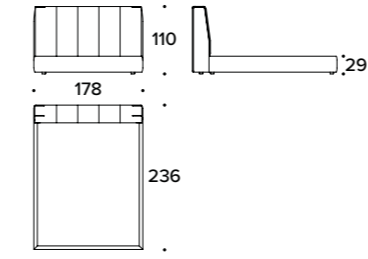

MARRIS design Carlo Colombo

Letto / Bed

L 178 (70")
D 236 (93")
H 110 (43 1/3")
HB 29 (11 2/4")

LETTO PER MATERASSO / BED FOR MATTRESS
165x200 (65x78 2/3"); SQU (LE1)