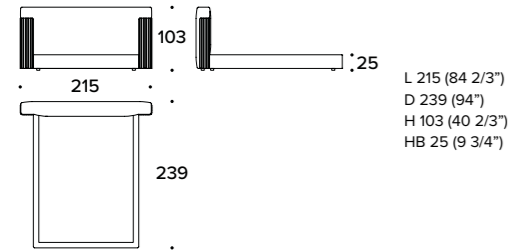

LETTO PER MATERASSO / BED FOR MATTRESS
QUEEN USA 152x205 (60x80 2/3"): 1CO (QUSA)