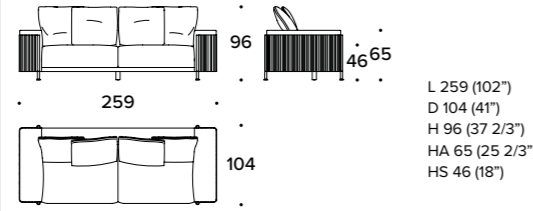

DEVEN design Carlo Colombo

Divano / Sofa

DIVANO 3 POSTI / 3 SEATER SOFA: 1CO (D3)