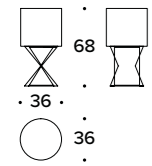

SPIGA design Carlo Colombo

Luci / Lighting