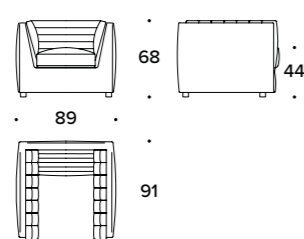

RELIEF design Carlo Colombo

Poltrona / Armchair

L 89 (35")
D 91 (35 2/3")
H 68 (26 2/3")
HA 68 (26 2/3")
HS 44 (17 1/4")

POLTRONA / ARMCHAIR: IAA (POL)