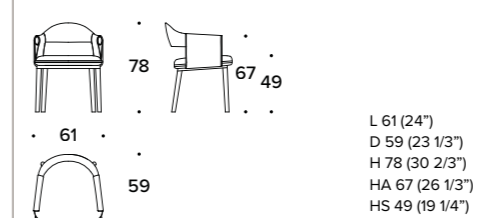

LARZIA design Carlo Colombo

Sedia / Chair