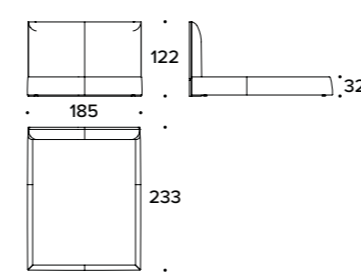

POUF / OTTOMAN: TPU (07)

POUF 414 design Club House Italia Team

Pouf / Ottoman

L 50 (19 3/4")
D 50 (19 3/4")
H 49 (19 1/4")

POUF / OTTOMAN: TPU (02B)

BAND design Carlo Colombo

Letto / Bed

L 185 (73")
D 233 (91 2/3")
H 122 (48")
HB 32 (12 2/4")