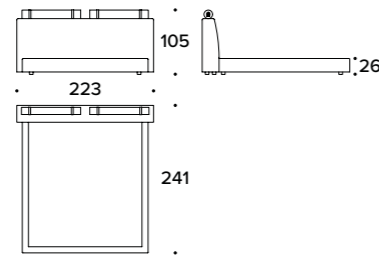

POUF-PANCA / OTTOMAN-BENCH: TPU (08)

LIAM design Carlo Colombo

Letto / Bed

L 203 (80")
D 241 (95")
H 105 (41 1/3")
HB 26 (10 1/4")

LETTO PER MATERASSO / BED FOR MATTRESS
165x200 (65x78 2/3"); ELN (LE1)

L 223 (87 2/3")
D 241 (95")
H 105 (41 1/3")
HB 26 (10 1/4")