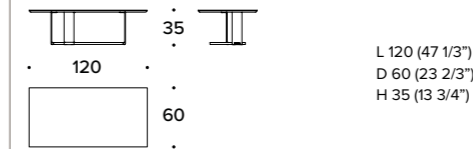

SIDY design Carlo Colombo
Coffee and side tables

L 60 (23 2/3")
D 40 (15 3/4")
H 50 (19 3/4")

OVAL SIDE TABLE: CTT (17M/3)

L 50 (19 3/4")
D 50 (19 3/4")
H 50 (19 3/4")

SQUARE SIDE TABLE: CTT (17M/4)

L 120 (47 1/3")
D 60 (23 2/3")
H 35 (13 3/4")