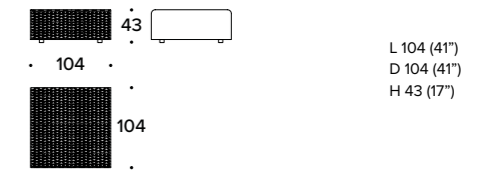

BIG: POUF QUADRATO / SQUARE OTTOMAN: TPU (05)