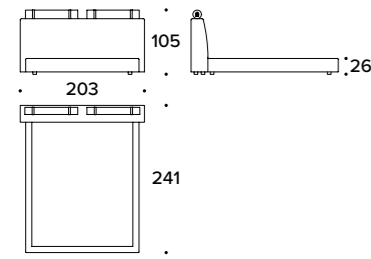

LIAM design Carlo Colombo

Letto / Bed

L 203 (80")
D 241 (95")
H 105 (41 1/3")
HB 26 (10 1/4")

LETTO PER MATERASSO / BED FOR MATTRESS
165x200 (65x78 2/3"); ELN (LE1)