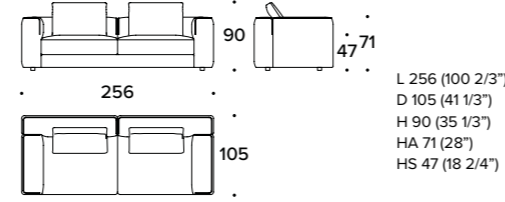

DEVEN design Carlo Colombo

Divano / Sofa

DIVANO 3 POSTI / 3 SEATER SOFA: 1CO (D3)

DIVANO 4 POSTI IN 2 ELEMENTI / 4 SEATER SOFA IN 2 ELEMENTS: 1CO (D4)

HAPP design Carlo Colombo

Divano / Sofa

DIVANO 3 POSTI / 3 SEATER SOFA: GON (D3)