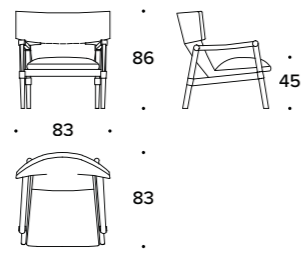

SWED design Carlo Colombo

Poltrona / Armchair

L 83 (32 2/3")
D 83 (32 2/3")
H 86 (34")
HS 45 (17 3/4")

POLTRONA / ARMCHAIR: POT (3)

HAPP design Carlo Colombo

Pouf / Ottoman

L 53 (21")
D 53 (21")
H 50 (19 3/4")

POUF / OTTOMAN: TPU (07)