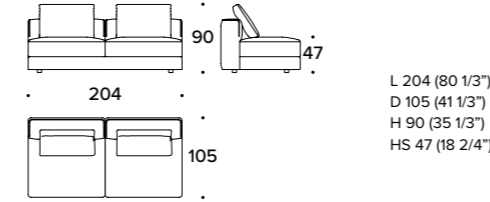

ELEMENTO CENTRALE 3 POSTI / 3 SEATER CENTRAL ELEMENT: GON (E3C)