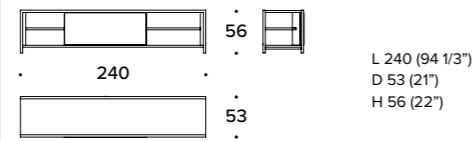

Sedia / Chair

SEDIA / CHAIR: SDT (1)

WADY design Club House Italia Team
Libreria / Bookshelf

LIBRERIA / BOOKSHELF: MBT (13)

BRIDGE LOW design Carlo Colombo /
Cabinet basso / Low cabinet

CABINET BASSO CON ANTA / LOW CABINET WITH SHUTTER: MBT (12)