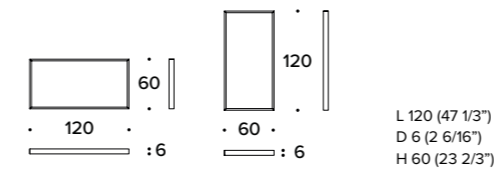

SPECCHIO DA PARETE / WALL MIRROR: TRM (03)

L 120 (47 1/3")
D 6 (2 6/16")
H 60 (23 2/3")