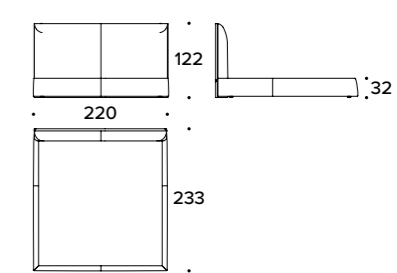

L 220 (86 2/3")
D 233 (91 2/3")
H 122 (48")
HB 32 (12 2/4")

LETTO PER MATERASSO / BED FOR MATTRESS
200x200 (78 2/3x78 2/3"): EDM (LE7)