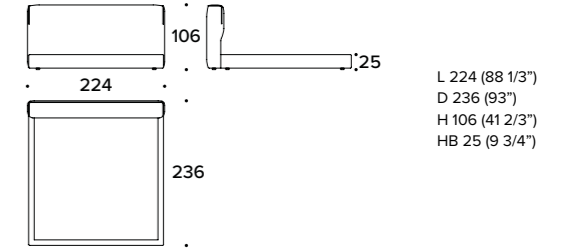

LETTO PER MATERASSO / BED FOR MATTRESS
KING USA 195x205 (76 2/3x80 2/3"): 1CO (KUSA)

HAPP design Carlo Colombo

Letto / Bed

LETTO PER MATERASSO / BED FOR MATTRESS
165x200 (65x78 2/3"): GON (LE1)

LETTO PER MATERASSO / BED FOR MATTRESS
185x200 (73x78 2/3"): GON (LE2)