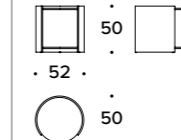

ISLA design Club House Italia Team

Tavolo notte / Bedside table

L 52 (20 1/3")
D 50 (19 3/4")
H 50 (19 3/4")

TAVOLO NOTTE / BEDSIDE TABLE: TCM (02E)