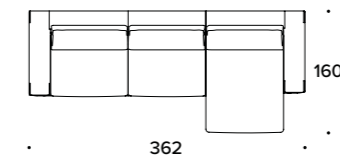

CHAISE LONGUE 1 POSTO CON BRACCIOLO DX O SX / 1 SEATER
CHAISE LONGUE WITH RIGHT OR LEFT ARMREST:
SQU (CLD) - SQU (CLS) / DRAWING: RIGHT ELEMENT

L 362 (142 1/2")
D 160 (63")
H 88 (34 2/3")
HA 61 (24")
HS 44 (17 1/4")