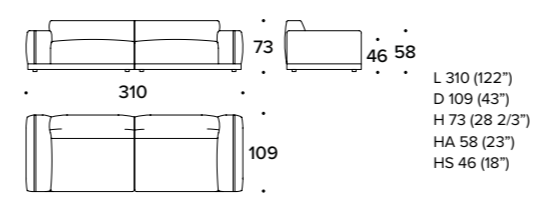

DIVANO 4 POSTI IN 2 ELEMENTI / 4 SEATER SOFA IN 2 ELEMENTS: 1BL (D4)