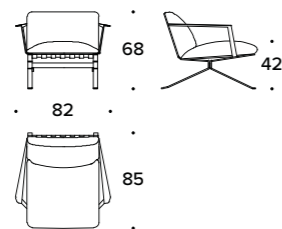

Poltrona / Armchair

L 89 (35")
D 91 (35 2/3")
H 68 (26 2/3")
HA 68 (26 2/3")
HS 44 (17 1/4")

POLTRONA / ARMCHAIR: IAA (POL)

SIT 414 design Carlo Colombo

Poltrona / Armchair

L 82 (32 1/3")
D 85 (33 1/3")
H 68 (26 2/3")
HS 42 (16 2/4")

POLTRONA / ARMCHAIR: POT (5B)

SWED design Carlo Colombo

Poltrona / Armchair

L 83 (32 2/3")
D 83 (32 2/3")
H 86 (34")
HS 45 (17 3/4")

POLTRONA / ARMCHAIR: POT (3)

HAPP design Carlo Colombo

Pouf / Ottoman

L 53 (21")
D 53 (21")
H 50 (19 3/4")