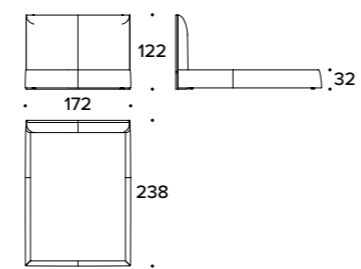

L 172 (67 2/3")
D 238 (93 2/3")
H 122 (48")
HB 32 (12 2/4")

LETTO PER MATERASSO / BED FOR MATTRESS
QUEEN USA 152x205 (60x80 2/3"): EDM (QUSA)