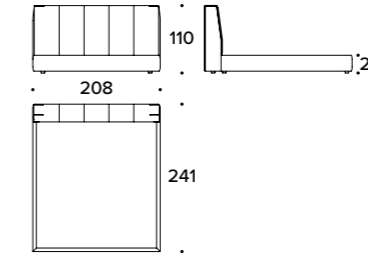

L 208 (82")
D 241 (95")
H 110 (43 1/3")
HB 29 (11 2/4")

LETTO PER MATERASSO / BED FOR MATTRESS
KING USA 195x205 (76 2/3x80 2/3"); SQU (KUSA)