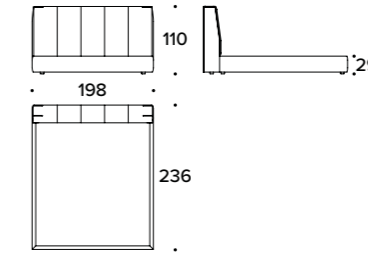

L 198 (78")
D 236 (93")
H 110 (43 1/3")
HB 29 (11 2/4")

LETTO PER MATERASSO / BED FOR MATTRESS
185x200 (73x78 2/3"); SQU (LE2)