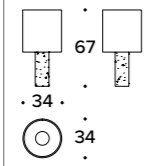

STONE design Carlo Colombo

Luci / Lighting