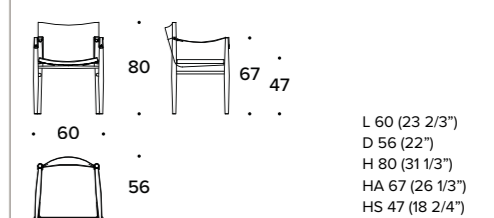

SADDLE design Club House Italia Team

Sedia / Chair