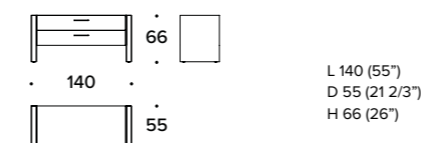

CASSETTIERA / CHEST OF DRAWERS: MBT (24)

MARRIS design Carlo Colombo
Cassettiera / Chest of drawers

CASSETTIERA / CHEST OF DRAWERS: MBT (14L)

WADY design Club House Italia Team
Cassettiera / Chest of drawers