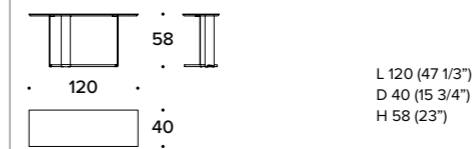

L 120 (47 1/3")
D 40 (15 3/4")
H 58 (23")

RECTANGULAR HIGH SIDE TABLE: CTT (17M/6)